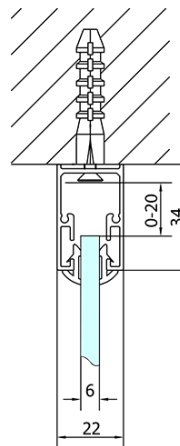

EASY screen three sides 900-1000x900mm, pivot doors, L/R variant, Brick glass

Order code: EL1738EL3338EL3338

Basic information

Brand: Polysan
Series: EASY

Size

Width: 900 mm
Height: 1900 mm
Depth: 900 mm

Properties

Profile colour: Chrome - polished aluminum
Shape: 3-piece shower enclosures
Type of opening: Single pivot door
Opening direction: Versatile
Opening width: 560 mm
Glass colour: BRICK glass
Glass thickness: 6 mm
Properties: Framed design
Weight / Piece: 89.0 kg
Packaging: 5 Piece
Warranty: 2 years

EASY screen three sides 900-1000x900mm, pivot doors, L/R variant, Brick glass

Technical sheet

	B
EL3138	680-700
EL3238	780-800
EL3338	880-900
EL3438	980-1000

	A	C	D	E
EL1638	775-915	204	120	500
EL1738	895-1035	264	120	560