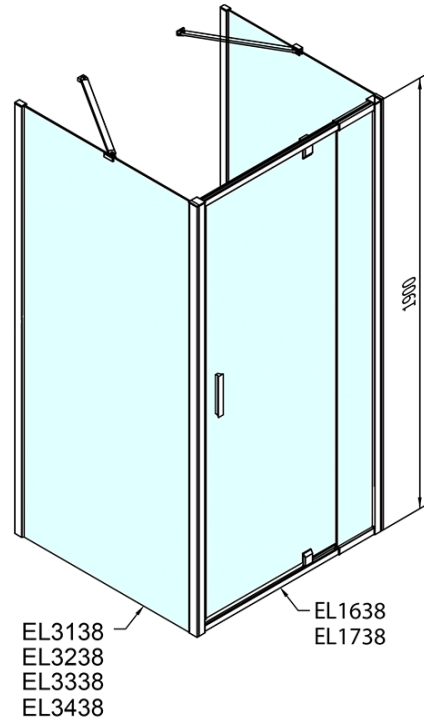

EASY screen three sides 900-1000x900mm, pivot doors, L/R variant, Brick glass

Order code: EL1738EL3338EL3338

Basic information

Brand: Polysan
Series: EASY

Size

Width: 900 mm
Height: 1900 mm
Depth: 900 mm

Properties

Profile colour: Chrome - polished aluminum
Shape: 3-piece shower enclosures
Type of opening: Single pivot door
Opening direction: Versatile
Opening width: 560 mm
Glass colour: BRICK glass
Glass thickness: 6 mm
Properties: Framed design
Weight / Piece: 89.0 kg
Packaging: 5 Piece
Warranty: 2 years

EASY screen three sides 900-1000x900mm, pivot doors, L/R variant, Brick glass

Technical sheet

	B
EL3138	680-700
EL3238	780-800
EL3338	880-900
EL3438	980-1000

	A	C	D	E
EL1638	775-915	204	120	500
EL1738	895-1035	264	120	560