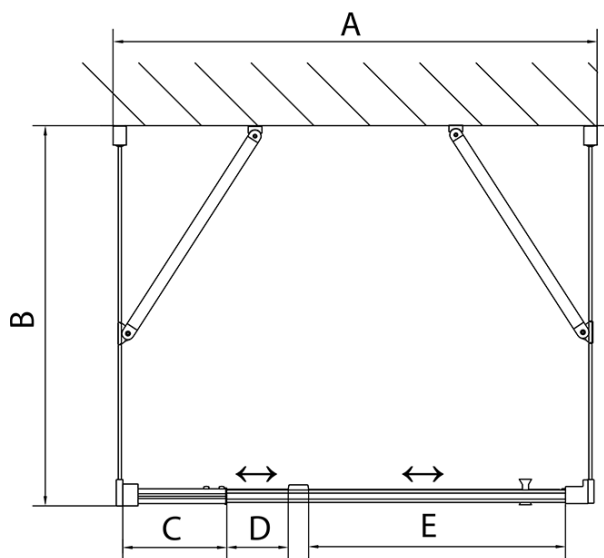

EASY screen three sides 900-1000x900mm, pivot doors, L/R variant, Brick glass

Order code: EL1738EL3338EL3338

Basic information

Brand: Polysan
Series: EASY

Size

Width: 900 mm
Height: 1900 mm
Depth: 900 mm

Properties

Profile colour: Chrome - polished aluminum
Shape: 3-piece shower enclosures
Type of opening: Single pivot door
Opening direction: Versatile
Opening width: 560 mm
Glass colour: BRICK glass
Glass thickness: 6 mm
Properties: Framed design
Weight / Piece: 89.0 kg
Packaging: 5 Piece
Warranty: 2 years

EASY screen three sides 900-1000x900mm, pivot doors, L/R variant, Brick glass

Technical sheet

	B
EL3138	680-700
EL3238	780-800
EL3338	880-900
EL3438	980-1000

	A	C	D	E
EL1638	775-915	204	120	500
EL1738	895-1035	264	120	560