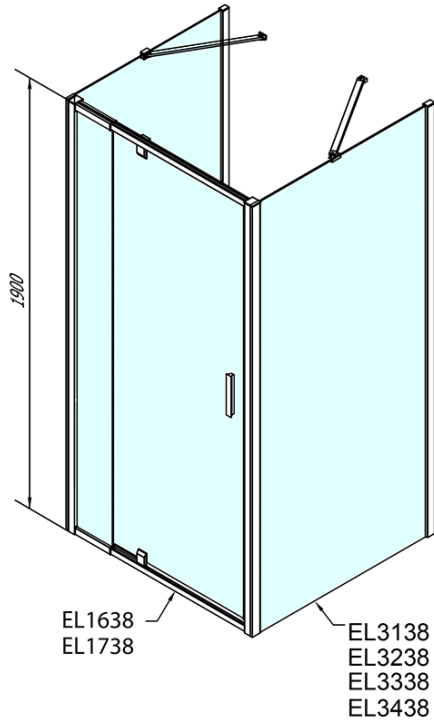

EASY screen three sides 900-1000x900mm, pivot doors, L/R variant, Brick glass

Order code: EL1738EL3338EL3338

Basic information

Brand: Polysan
Series: EASY

Size

Width: 900 mm
Height: 1900 mm
Depth: 900 mm

Properties

Profile colour: Chrome - polished aluminum
Shape: 3-piece shower enclosures
Type of opening: Single pivot door
Opening direction: Versatile
Opening width: 560 mm
Glass colour: BRICK glass
Glass thickness: 6 mm
Properties: Framed design
Weight / Piece: 89.0 kg
Packaging: 5 Piece
Warranty: 2 years

EASY screen three sides 900-1000x900mm, pivot doors, L/R variant, Brick glass

Technical sheet

	B
EL3138	680-700
EL3238	780-800
EL3338	880-900
EL3438	980-1000

	A	C	D	E
EL1638	775-915	204	120	500
EL1738	895-1035	264	120	560