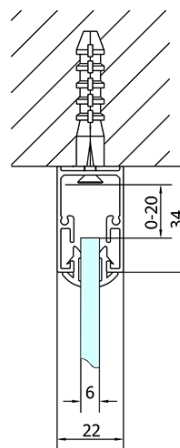

EASY screen three sides 900-1000x900mm, pivot doors, L/R variant, Brick glass

Order code: EL1738EL3338EL3338

Basic information

Brand: Polysan
Series: EASY

Size

Width: 900 mm
Height: 1900 mm
Depth: 900 mm

Properties

Profile colour: Chrome - polished aluminum
Shape: 3-piece shower enclosures
Type of opening: Single pivot door
Opening direction: Versatile
Opening width: 560 mm
Glass colour: BRICK glass
Glass thickness: 6 mm
Properties: Framed design
Weight / Piece: 89.0 kg
Packaging: 5 Piece
Warranty: 2 years

EASY screen three sides 900-1000x900mm, pivot doors, L/R variant, Brick glass

Technical sheet

	B
EL3138	680-700
EL3238	780-800
EL3338	880-900
EL3438	980-1000

	A	C	D	E
EL1638	775-915	204	120	500
EL1738	895-1035	264	120	560