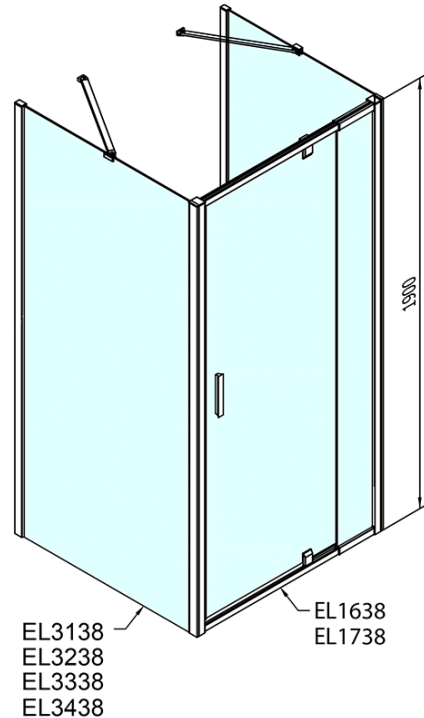

EASY screen three sides 900-1000x900mm, pivot doors, L/R variant, Brick glass

Order code: EL1738EL3338EL3338

Basic information

Brand: Polysan
Series: EASY

Size

Width: 900 mm
Height: 1900 mm
Depth: 900 mm

Properties

Profile colour: Chrome - polished aluminum
Shape: 3-piece shower enclosures
Type of opening: Single pivot door
Opening direction: Versatile
Opening width: 560 mm
Glass colour: BRICK glass
Glass thickness: 6 mm
Properties: Framed design
Weight / Piece: 89.0 kg
Packaging: 5 Piece
Warranty: 2 years

EASY screen three sides 900-1000x900mm, pivot doors, L/R variant, Brick glass

Technical sheet

	B
EL3138	680-700
EL3238	780-800
EL3338	880-900
EL3438	980-1000

	A	C	D	E
EL1638	775-915	204	120	500
EL1738	895-1035	264	120	560