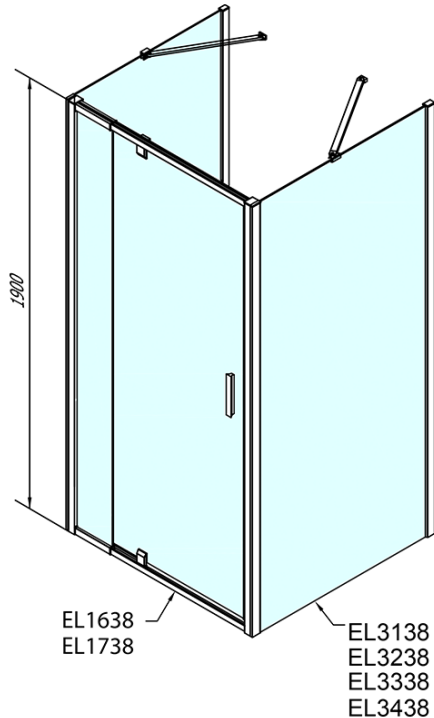

EASY screen three sides 900-1000x900mm, pivot doors, L/R variant, Brick glass

Order code: EL1738EL3338EL3338

Basic information

Brand: Polysan
Series: EASY

Size

Width: 900 mm
Height: 1900 mm
Depth: 900 mm

Properties

Profile colour: Chrome - polished aluminum
Shape: 3-piece shower enclosures
Type of opening: Single pivot door
Opening direction: Versatile
Opening width: 560 mm
Glass colour: BRICK glass
Glass thickness: 6 mm
Properties: Framed design
Weight / Piece: 89.0 kg
Packaging: 5 Piece
Warranty: 2 years

EASY screen three sides 900-1000x900mm, pivot doors, L/R variant, Brick glass

Technical sheet

	B
EL3138	680-700
EL3238	780-800
EL3338	880-900
EL3438	980-1000

	A	C	D	E
EL1638	775-915	204	120	500
EL1738	895-1035	264	120	560