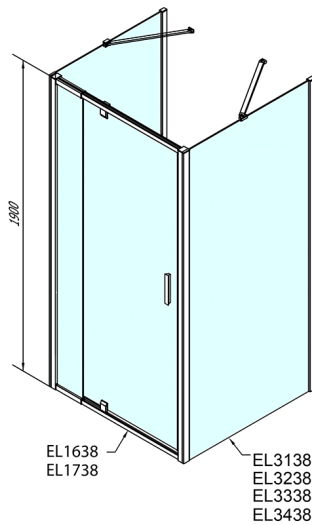

EASY screen three sides 900-1000x900mm, pivot doors, L/R variant, Brick glass

Order code: EL1738EL3338EL3338

Size

Width: 900 mm
 Height: 1900 mm
 Depth: 900 mm

Properties

Warranty: 2 years

Technical sheet

	B
EL3138	680-700
EL3238	780-800
EL3338	880-900
EL3438	980-1000

	A	C	D	E
EL1638	775-915	204	120	500
EL1738	895-1035	264	120	560