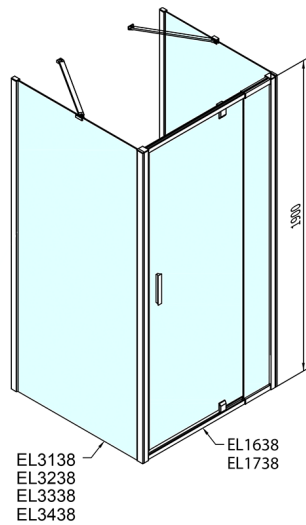

EASY screen three sides 900-1000x900mm, pivot doors, L/R variant, Brick glass

Order code: EL1738EL3338EL3338

Size

Width: 900 mm
 Height: 1900 mm
 Depth: 900 mm

Properties

Warranty: 2 years

Technical sheet

	B
EL3138	680-700
EL3238	780-800
EL3338	880-900
EL3438	980-1000

	A	C	D	E
EL1638	775-915	204	120	500
EL1738	895-1035	264	120	560