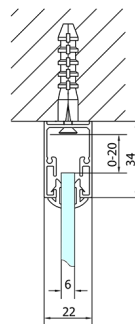

EASY screen three sides 900-1000x900mm, pivot doors, L/R variant, Brick glass

Order code: EL1738EL3338EL3338

Size

Width: 900 mm
 Height: 1900 mm
 Depth: 900 mm

Properties

Warranty: 2 years

Technical sheet

	B
EL3138	680-700
EL3238	780-800
EL3338	880-900
EL3438	980-1000

	A	C	D	E
EL1638	775-915	204	120	500
EL1738	895-1035	264	120	560