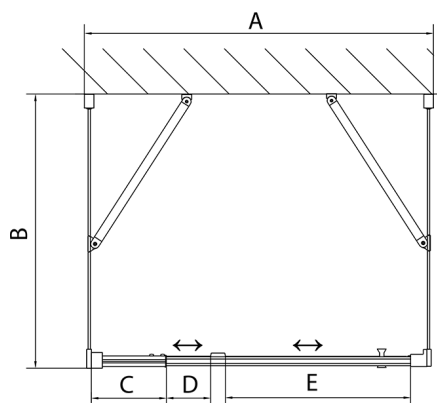

EASY screen three sides 900-1000x900mm, pivot doors, L/R variant, Brick glass

Order code: EL1738EL3338EL3338

Size

Width: 900 mm
 Height: 1900 mm
 Depth: 900 mm

Properties

Warranty: 2 years

Technical sheet

	B
EL3138	680-700
EL3238	780-800
EL3338	880-900
EL3438	980-1000

	A	C	D	E
EL1638	775-915	204	120	500
EL1738	895-1035	264	120	560