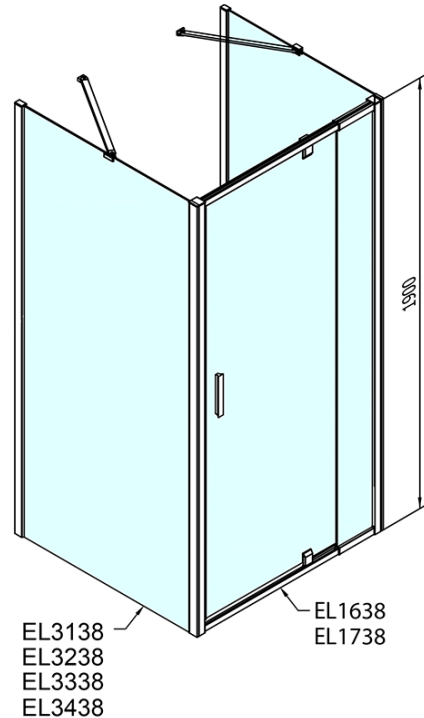

EASY screen three sides 900-1000x800mm, pivot doors, L/R variant, Brick glass

Order code: EL1738EL3238EL3238

Basic information

Brand: Polysan
Series: EASY

Size

Width: 900 mm
Height: 1900 mm
Depth: 800 mm

Properties

Profile colour: Chrome - polished aluminum
Shape: 3-piece shower enclosures
Type of opening: Single pivot door
Opening direction: Versatile
Opening width: 560 mm
Glass colour: BRICK glass
Glass thickness: 6 mm
Properties: Framed design
Weight / Piece: 83.0 kg
Packaging: 5 Piece
Warranty: 2 years

EASY screen three sides 900-1000x800mm, pivot doors, L/R variant, Brick glass

Technical sheet

	B
EL3138	680-700
EL3238	780-800
EL3338	880-900
EL3438	980-1000

	A	C	D	E
EL1638	775-915	204	120	500
EL1738	895-1035	264	120	560