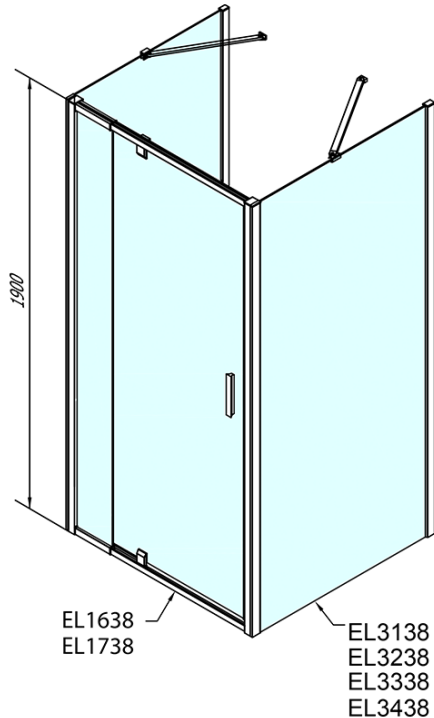

EASY screen three sides 900-1000x800mm, pivot doors, L/R variant, Brick glass

Order code: EL1738EL3238EL3238

Basic information

Brand: Polysan
Series: EASY

Size

Width: 900 mm
Height: 1900 mm
Depth: 800 mm

Properties

Profile colour: Chrome - polished aluminum
Shape: 3-piece shower enclosures
Type of opening: Single pivot door
Opening direction: Versatile
Opening width: 560 mm
Glass colour: BRICK glass
Glass thickness: 6 mm
Properties: Framed design
Weight / Piece: 83.0 kg
Packaging: 5 Piece
Warranty: 2 years

EASY screen three sides 900-1000x800mm, pivot doors, L/R variant, Brick glass

Technical sheet

	B
EL3138	680-700
EL3238	780-800
EL3338	880-900
EL3438	980-1000

	A	C	D	E
EL1638	775-915	204	120	500
EL1738	895-1035	264	120	560