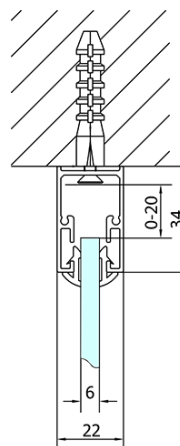

EASY screen three sides 900-1000x800mm, pivot doors, L/R variant, Brick glass

Order code: EL1738EL3238EL3238

Basic information

Brand: Polysan
Series: EASY

Size

Width: 900 mm
Height: 1900 mm
Depth: 800 mm

Properties

Profile colour: Chrome - polished aluminum
Shape: 3-piece shower enclosures
Type of opening: Single pivot door
Opening direction: Versatile
Opening width: 560 mm
Glass colour: BRICK glass
Glass thickness: 6 mm
Properties: Framed design
Weight / Piece: 83.0 kg
Packaging: 5 Piece
Warranty: 2 years

EASY screen three sides 900-1000x800mm, pivot doors, L/R variant, Brick glass

Technical sheet

	B
EL3138	680-700
EL3238	780-800
EL3338	880-900
EL3438	980-1000

	A	C	D	E
EL1638	775-915	204	120	500
EL1738	895-1035	264	120	560