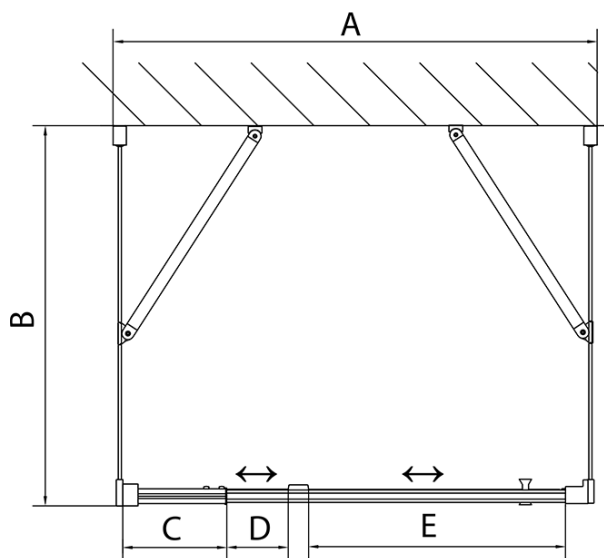

EASY screen three sides 900-1000x800mm, pivot doors, L/R variant, Brick glass

Order code: EL1738EL3238EL3238

Basic information

Brand: Polysan
Series: EASY

Size

Width: 900 mm
Height: 1900 mm
Depth: 800 mm

Properties

Profile colour: Chrome - polished aluminum
Shape: 3-piece shower enclosures
Type of opening: Single pivot door
Opening direction: Versatile
Opening width: 560 mm
Glass colour: BRICK glass
Glass thickness: 6 mm
Properties: Framed design
Weight / Piece: 83.0 kg
Packaging: 5 Piece
Warranty: 2 years

EASY screen three sides 900-1000x800mm, pivot doors, L/R variant, Brick glass

Technical sheet

	B
EL3138	680-700
EL3238	780-800
EL3338	880-900
EL3438	980-1000

	A	C	D	E
EL1638	775-915	204	120	500
EL1738	895-1035	264	120	560