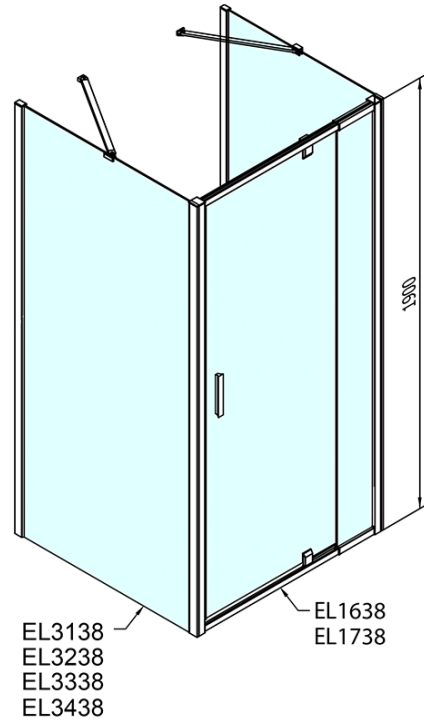

EASY screen three sides 900-1000x800mm, pivot doors, L/R variant, Brick glass

Order code: EL1738EL3238EL3238

Basic information

Brand: Polysan
Series: EASY

Size

Width: 900 mm
Height: 1900 mm
Depth: 800 mm

Properties

Profile colour: Chrome - polished aluminum
Shape: 3-piece shower enclosures
Type of opening: Single pivot door
Opening direction: Versatile
Opening width: 560 mm
Glass colour: BRICK glass
Glass thickness: 6 mm
Properties: Framed design
Weight / Piece: 83.0 kg
Packaging: 5 Piece
Warranty: 2 years

EASY screen three sides 900-1000x800mm, pivot doors, L/R variant, Brick glass

Technical sheet

	B
EL3138	680-700
EL3238	780-800
EL3338	880-900
EL3438	980-1000

	A	C	D	E
EL1638	775-915	204	120	500
EL1738	895-1035	264	120	560