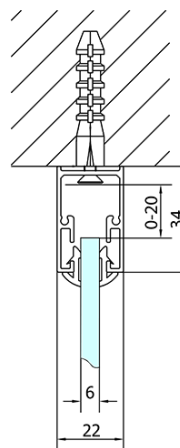

EASY screen three sides 900-1000x800mm, pivot doors, L/R variant, Brick glass

Order code: EL1738EL3238EL3238

Basic information

Brand: Polysan
Series: EASY

Size

Width: 900 mm
Height: 1900 mm
Depth: 800 mm

Properties

Profile colour: Chrome - polished aluminum
Shape: 3-piece shower enclosures
Type of opening: Single pivot door
Opening direction: Versatile
Opening width: 560 mm
Glass colour: BRICK glass
Glass thickness: 6 mm
Properties: Framed design
Weight / Piece: 83.0 kg
Packaging: 5 Piece
Warranty: 2 years

EASY screen three sides 900-1000x800mm, pivot doors, L/R variant, Brick glass

Technical sheet

	B
EL3138	680-700
EL3238	780-800
EL3338	880-900
EL3438	980-1000

	A	C	D	E
EL1638	775-915	204	120	500
EL1738	895-1035	264	120	560