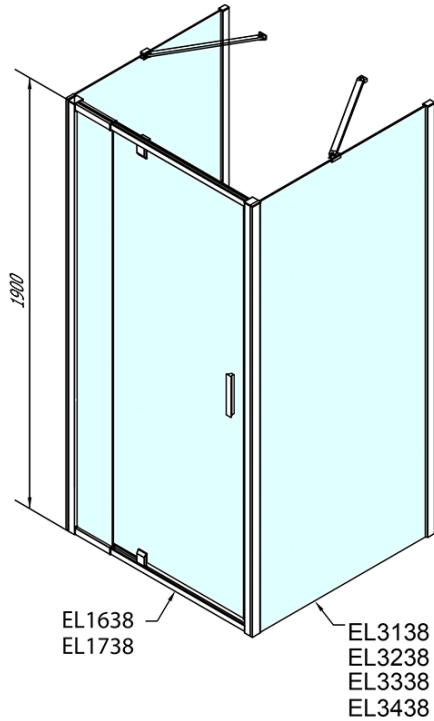

EASY screen three sides 900-1000x800mm, pivot doors, L/R variant, Brick glass

Order code: EL1738EL3238EL3238

Basic information

Brand: Polysan
Series: EASY

Size

Width: 900 mm
Height: 1900 mm
Depth: 800 mm

Properties

Profile colour: Chrome - polished aluminum
Shape: 3-piece shower enclosures
Type of opening: Single pivot door
Opening direction: Versatile
Opening width: 560 mm
Glass colour: BRICK glass
Glass thickness: 6 mm
Properties: Framed design
Weight / Piece: 83.0 kg
Packaging: 5 Piece
Warranty: 2 years

EASY screen three sides 900-1000x800mm, pivot doors, L/R variant, Brick glass

Technical sheet

	B
EL3138	680-700
EL3238	780-800
EL3338	880-900
EL3438	980-1000

	A	C	D	E
EL1638	775-915	204	120	500
EL1738	895-1035	264	120	560