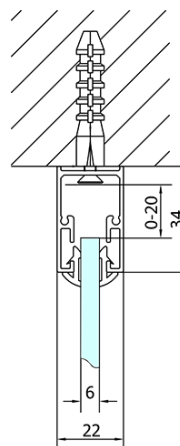

## EASY screen three sides 900-1000x800mm, pivot doors, L/R variant, Brick glass

**Order code:** EL1738EL3238EL3238

### Size

**Width:** 900 mm  
**Height:** 1900 mm  
**Depth:** 800 mm

### Properties

**Profile colour:** Chrome - polished aluminum  
**Shape:** 3-piece shower enclosures  
**Type of opening:** Single pivot door  
**Opening direction:** Versatile  
**Opening width:** 560 mm  
**Glass colour:** BRICK glass  
**Glass thickness:** 6 mm  
**Properties:** Framed design  
**Weight / Piece:** 83.0 kg  
**Packaging:** 5 Piece  
**Warranty:** 2 years

**EASY screen three sides 900-1000x800mm, pivot doors, L/R variant, Brick glass**

**Technical sheet**

	B
EL3138	680-700
EL3238	780-800
EL3338	880-900
EL3438	980-1000

	A	C	D	E
EL1638	775-915	204	120	500
EL1738	895-1035	264	120	560