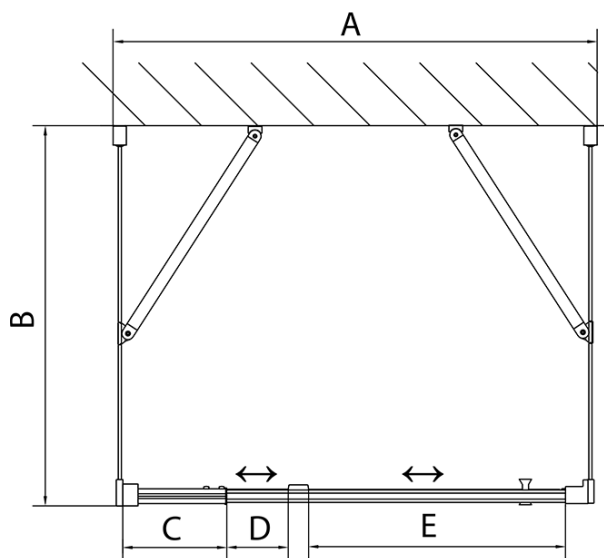

### Size

**Width:** 900 mm  
**Height:** 1900 mm  
**Depth:** 800 mm

### Properties

**Profile colour:** Chrome - polished aluminum  
**Shape:** 3-piece shower enclosures  
**Type of opening:** Single pivot door  
**Opening direction:** Versatile  
**Opening width:** 560 mm  
**Glass colour:** BRICK glass  
**Glass thickness:** 6 mm  
**Properties:** Framed design  
**Weight / Piece:** 83.0 kg  
**Packaging:** 5 Piece  
**Warranty:** 2 years

**EASY screen three sides 900-1000x800mm, pivot doors, L/R variant, Brick glass**

**Technical sheet**

	B
EL3138	680-700
EL3238	780-800
EL3338	880-900
EL3438	980-1000

	A	C	D	E
EL1638	775-915	204	120	500
EL1738	895-1035	264	120	560