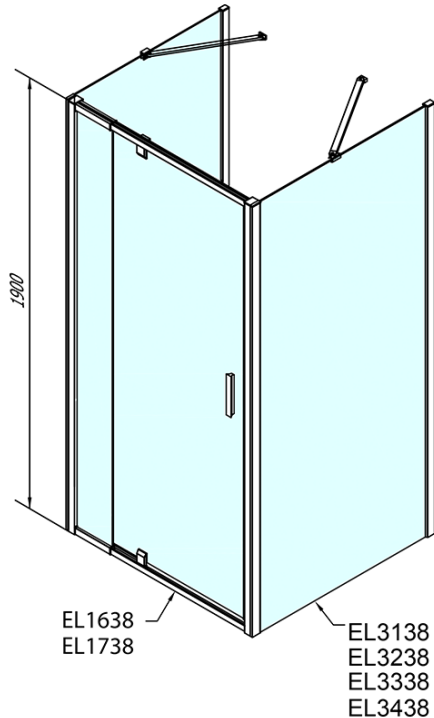

## EASY screen three sides 900-1000x800mm, pivot doors, L/R variant, Brick glass

**Order code:** EL1738EL3238EL3238

### Size

**Width:** 900 mm  
**Height:** 1900 mm  
**Depth:** 800 mm

### Properties

**Profile colour:** Chrome - polished aluminum  
**Shape:** 3-piece shower enclosures  
**Type of opening:** Single pivot door  
**Opening direction:** Versatile  
**Opening width:** 560 mm  
**Glass colour:** BRICK glass  
**Glass thickness:** 6 mm  
**Properties:** Framed design  
**Weight / Piece:** 83.0 kg  
**Packaging:** 5 Piece  
**Warranty:** 2 years

**EASY screen three sides 900-1000x800mm, pivot doors, L/R variant, Brick glass**

**Technical sheet**

	B
EL3138	680-700
EL3238	780-800
EL3338	880-900
EL3438	980-1000

	A	C	D	E
EL1638	775-915	204	120	500
EL1738	895-1035	264	120	560