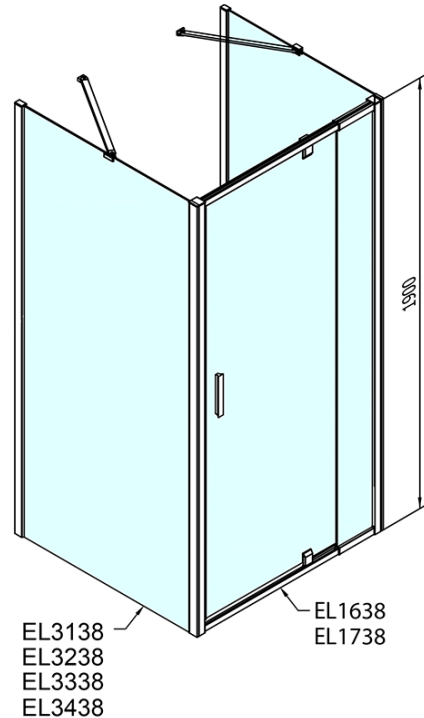

## EASY screen three sides 900-1000x800mm, pivot doors, L/R variant, Brick glass

**Order code:** EL1738EL3238EL3238

### Size

**Width:** 900 mm  
**Height:** 1900 mm  
**Depth:** 800 mm

### Properties

**Profile colour:** Chrome - polished aluminum  
**Shape:** 3-piece shower enclosures  
**Type of opening:** Single pivot door  
**Opening direction:** Versatile  
**Opening width:** 560 mm  
**Glass colour:** BRICK glass  
**Glass thickness:** 6 mm  
**Properties:** Framed design  
**Weight / Piece:** 83.0 kg  
**Packaging:** 5 Piece  
**Warranty:** 2 years

**EASY screen three sides 900-1000x800mm, pivot doors, L/R variant, Brick glass**

**Technical sheet**

	B
EL3138	680-700
EL3238	780-800
EL3338	880-900
EL3438	980-1000

	A	C	D	E
EL1638	775-915	204	120	500
EL1738	895-1035	264	120	560