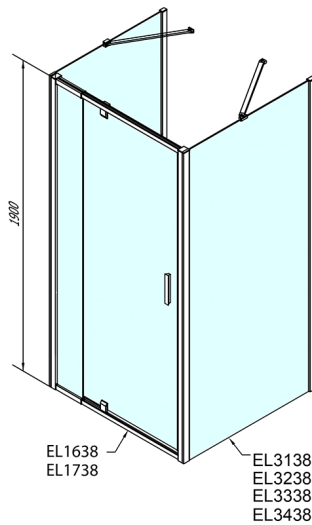

EASY screen three sides 900-1000x800mm, pivot doors, L/R variant, Brick glass

Order code: EL1738EL3238EL3238

Size

Width: 900 mm
 Height: 1900 mm
 Depth: 800 mm

Properties

Warranty: 2 years

Technical sheet

	B
EL3138	680-700
EL3238	780-800
EL3338	880-900
EL3438	980-1000

	A	C	D	E
EL1638	775-915	204	120	500
EL1738	895-1035	264	120	560