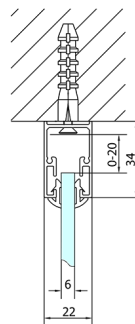

EASY screen three sides 900-1000x800mm, pivot doors, L/R variant, Brick glass

Order code: EL1738EL3238EL3238

Size

Width: 900 mm
 Height: 1900 mm
 Depth: 800 mm

Properties

Warranty: 2 years

Technical sheet

	B
EL3138	680-700
EL3238	780-800
EL3338	880-900
EL3438	980-1000

	A	C	D	E
EL1638	775-915	204	120	500
EL1738	895-1035	264	120	560