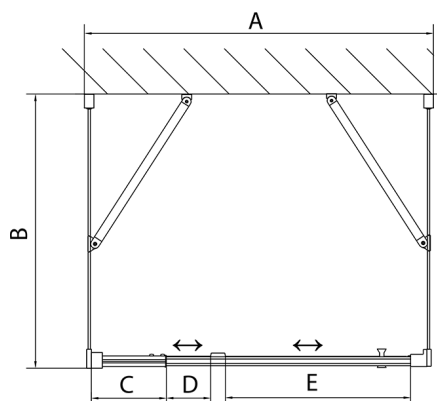

EASY screen three sides 900-1000x800mm, pivot doors, L/R variant, Brick glass

Order code: EL1738EL3238EL3238

Size

Width: 900 mm
 Height: 1900 mm
 Depth: 800 mm

Properties

Warranty: 2 years

Technical sheet

	B
EL3138	680-700
EL3238	780-800
EL3338	880-900
EL3438	980-1000

	A	C	D	E
EL1638	775-915	204	120	500
EL1738	895-1035	264	120	560