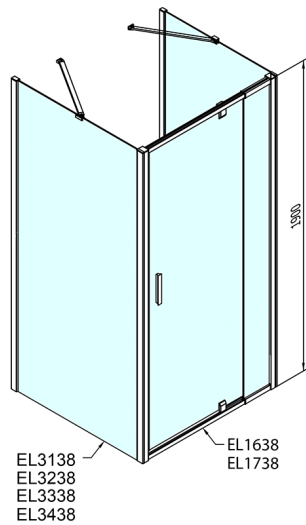

EASY screen three sides 900-1000x800mm, pivot doors, L/R variant, Brick glass

Order code: EL1738EL3238EL3238

Size

Width: 900 mm
 Height: 1900 mm
 Depth: 800 mm

Properties

Warranty: 2 years

Technical sheet

	B
EL3138	680-700
EL3238	780-800
EL3338	880-900
EL3438	980-1000

	A	C	D	E
EL1638	775-915	204	120	500
EL1738	895-1035	264	120	560