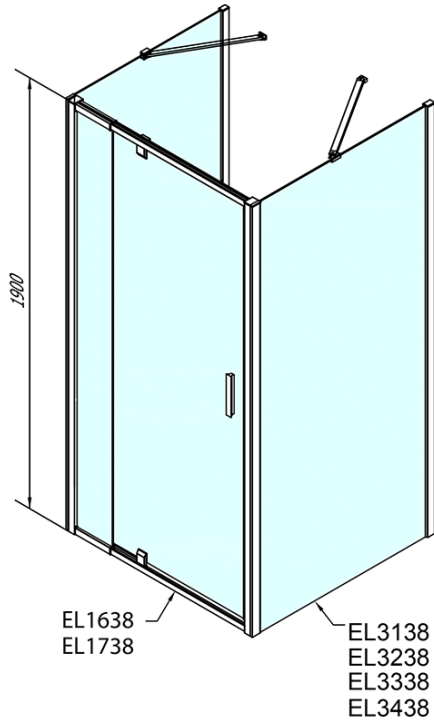

## EASY screen three sides 900-1000x700mm, pivot doors, L/R variant, Brick glass

**Order code:** EL1738EL3138EL3138

### Size

**Width:** 900 mm  
**Height:** 1900 mm  
**Depth:** 700 mm

### Properties

**Profile colour:** Chrome - polished aluminum  
**Shape:** 3-piece shower enclosures  
**Type of opening:** Single pivot door  
**Opening direction:** Versatile  
**Opening width:** 560 mm  
**Glass colour:** BRICK glass  
**Glass thickness:** 6 mm  
**Properties:** Framed design  
**Weight / Piece:** 77.0 kg  
**Packaging:** 5 Piece  
**Warranty:** 2 years

**EASY screen three sides 900-1000x700mm, pivot doors, L/R variant, Brick glass**

**Technical sheet**

	B
EL3138	680-700
EL3238	780-800
EL3338	880-900
EL3438	980-1000

	A	C	D	E
EL1638	775-915	204	120	500
EL1738	895-1035	264	120	560