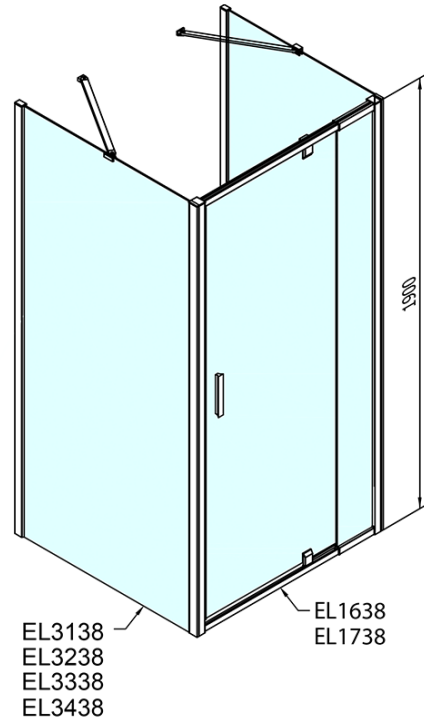

## EASY screen three sides 900-1000x700mm, pivot doors, L/R variant, Brick glass

**Order code:** EL1738EL3138EL3138

### Size

**Width:** 900 mm  
**Height:** 1900 mm  
**Depth:** 700 mm

### Properties

**Profile colour:** Chrome - polished aluminum  
**Shape:** 3-piece shower enclosures  
**Type of opening:** Single pivot door  
**Opening direction:** Versatile  
**Opening width:** 560 mm  
**Glass colour:** BRICK glass  
**Glass thickness:** 6 mm  
**Properties:** Framed design  
**Weight / Piece:** 77.0 kg  
**Packaging:** 5 Piece  
**Warranty:** 2 years

**EASY screen three sides 900-1000x700mm, pivot doors, L/R variant, Brick glass**

**Technical sheet**

	B
EL3138	680-700
EL3238	780-800
EL3338	880-900
EL3438	980-1000

	A	C	D	E
EL1638	775-915	204	120	500
EL1738	895-1035	264	120	560