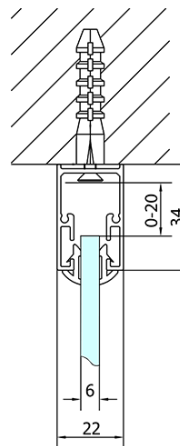

### Size

**Width:** 900 mm  
**Height:** 1900 mm  
**Depth:** 700 mm

### Properties

**Profile colour:** Chrome - polished aluminum  
**Shape:** 3-piece shower enclosures  
**Type of opening:** Single pivot door  
**Opening direction:** Versatile  
**Opening width:** 560 mm  
**Glass colour:** BRICK glass  
**Glass thickness:** 6 mm  
**Properties:** Framed design  
**Weight / Piece:** 77.0 kg  
**Packaging:** 5 Piece  
**Warranty:** 2 years

**EASY screen three sides 900-1000x700mm, pivot doors, L/R variant, Brick glass**

**Technical sheet**

	B
EL3138	680-700
EL3238	780-800
EL3338	880-900
EL3438	980-1000

	A	C	D	E
EL1638	775-915	204	120	500
EL1738	895-1035	264	120	560