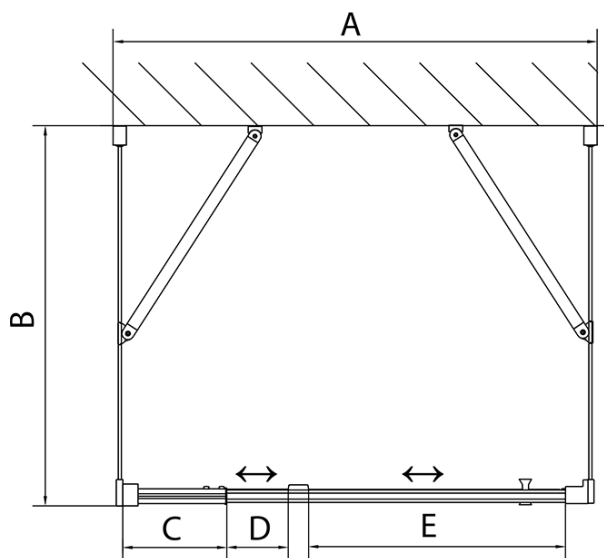

### Size

**Width:** 900 mm  
**Height:** 1900 mm  
**Depth:** 700 mm

### Properties

**Profile colour:** Chrome - polished aluminum  
**Shape:** 3-piece shower enclosures  
**Type of opening:** Single pivot door  
**Opening direction:** Versatile  
**Opening width:** 560 mm  
**Glass colour:** BRICK glass  
**Glass thickness:** 6 mm  
**Properties:** Framed design  
**Weight / Piece:** 77.0 kg  
**Packaging:** 5 Piece  
**Warranty:** 2 years

**EASY screen three sides 900-1000x700mm, pivot doors, L/R variant, Brick glass**

**Technical sheet**

	B
EL3138	680-700
EL3238	780-800
EL3338	880-900
EL3438	980-1000

	A	C	D	E
EL1638	775-915	204	120	500
EL1738	895-1035	264	120	560