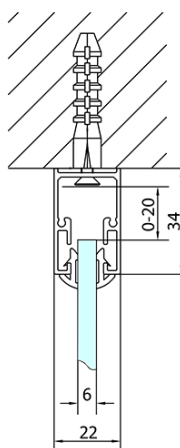

### Size

**Width:** 900 mm  
**Height:** 1900 mm  
**Depth:** 700 mm

### Properties

**Profile colour:** Chrome - polished aluminum  
**Shape:** 3-piece shower enclosures  
**Type of opening:** Single pivot door  
**Opening direction:** Versatile  
**Opening width:** 560 mm  
**Glass colour:** BRICK glass  
**Glass thickness:** 6 mm  
**Properties:** Framed design  
**Weight / Piece:** 77.0 kg  
**Packaging:** 5 Piece  
**Warranty:** 2 years

**EASY screen three sides 900-1000x700mm, pivot doors, L/R variant, Brick glass**

**Technical sheet**

	B
EL3138	680-700
EL3238	780-800
EL3338	880-900
EL3438	980-1000

	A	C	D	E
EL1638	775-915	204	120	500
EL1738	895-1035	264	120	560