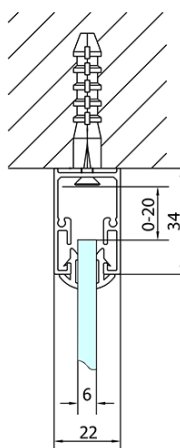

EASY screen three sides 800-900x1000mm, pivot doors, L/R variant, Brick glass

Order code: EL1638EL3438EL3438

Basic information

Brand: Polysan
Series: EASY

Size

Width: 800 mm
Height: 1900 mm
Depth: 1000 mm

Properties

Profile colour: Chrome - polished aluminum
Shape: 3-piece shower enclosures
Type of opening: Single pivot door
Opening direction: Versatile
Opening width: 500 mm
Glass colour: BRICK glass
Glass thickness: 6 mm
Properties: Framed design
Weight / Piece: 92.0 kg
Packaging: 5 Piece
Warranty: 2 years

EASY screen three sides 800-900x1000mm, pivot doors, L/R variant, Brick glass

Technical sheet

	B
EL3138	680-700
EL3238	780-800
EL3338	880-900
EL3438	980-1000

	A	C	D	E
EL1638	775-915	204	120	500
EL1738	895-1035	264	120	560