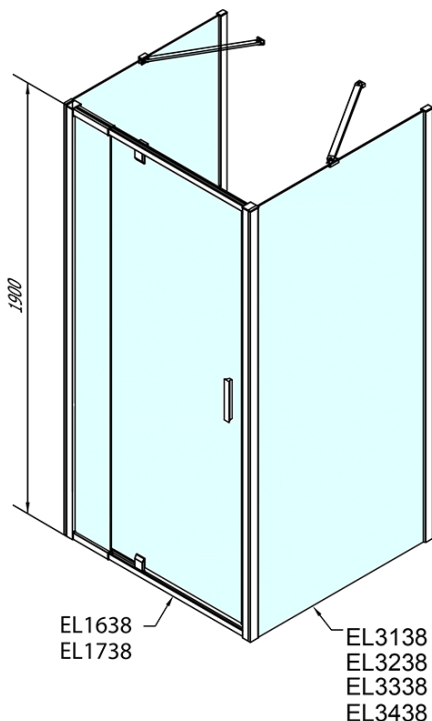

EASY screen three sides 800-900x1000mm, pivot doors, L/R variant, Brick glass

Order code: EL1638EL3438EL3438

Basic information

Brand: Polysan
Series: EASY

Size

Width: 800 mm
Height: 1900 mm
Depth: 1000 mm

Properties

Profile colour: Chrome - polished aluminum
Shape: 3-piece shower enclosures
Type of opening: Single pivot door
Opening direction: Versatile
Opening width: 500 mm
Glass colour: BRICK glass
Glass thickness: 6 mm
Properties: Framed design
Weight / Piece: 92.0 kg
Packaging: 5 Piece
Warranty: 2 years

EASY screen three sides 800-900x1000mm, pivot doors, L/R variant, Brick glass

Technical sheet

	B
EL3138	680-700
EL3238	780-800
EL3338	880-900
EL3438	980-1000

	A	C	D	E
EL1638	775-915	204	120	500
EL1738	895-1035	264	120	560