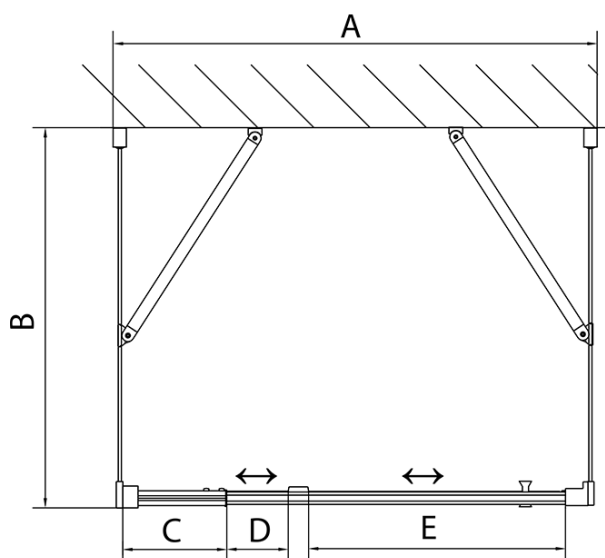

EASY screen three sides 800-900x1000mm, pivot doors, L/R variant, Brick glass

Order code: EL1638EL3438EL3438

Basic information

Brand: Polysan
Series: EASY

Size

Width: 800 mm
Height: 1900 mm
Depth: 1000 mm

Properties

Profile colour: Chrome - polished aluminum
Shape: 3-piece shower enclosures
Type of opening: Single pivot door
Opening direction: Versatile
Opening width: 500 mm
Glass colour: BRICK glass
Glass thickness: 6 mm
Properties: Framed design
Weight / Piece: 92.0 kg
Packaging: 5 Piece
Warranty: 2 years

EASY screen three sides 800-900x1000mm, pivot doors, L/R variant, Brick glass

Technical sheet

	B
EL3138	680-700
EL3238	780-800
EL3338	880-900
EL3438	980-1000

	A	C	D	E
EL1638	775-915	204	120	500
EL1738	895-1035	264	120	560