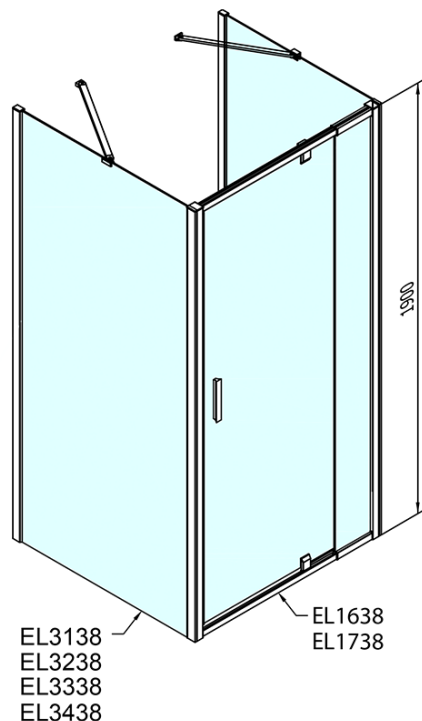

EASY screen three sides 800-900x1000mm, pivot doors, L/R variant, Brick glass

Order code: EL1638EL3438EL3438

Basic information

Brand: Polysan
Series: EASY

Size

Width: 800 mm
Height: 1900 mm
Depth: 1000 mm

Properties

Profile colour: Chrome - polished aluminum
Shape: 3-piece shower enclosures
Type of opening: Single pivot door
Opening direction: Versatile
Opening width: 500 mm
Glass colour: BRICK glass
Glass thickness: 6 mm
Properties: Framed design
Weight / Piece: 92.0 kg
Packaging: 5 Piece
Warranty: 2 years

EASY screen three sides 800-900x1000mm, pivot doors, L/R variant, Brick glass

Technical sheet

	B
EL3138	680-700
EL3238	780-800
EL3338	880-900
EL3438	980-1000

	A	C	D	E
EL1638	775-915	204	120	500
EL1738	895-1035	264	120	560