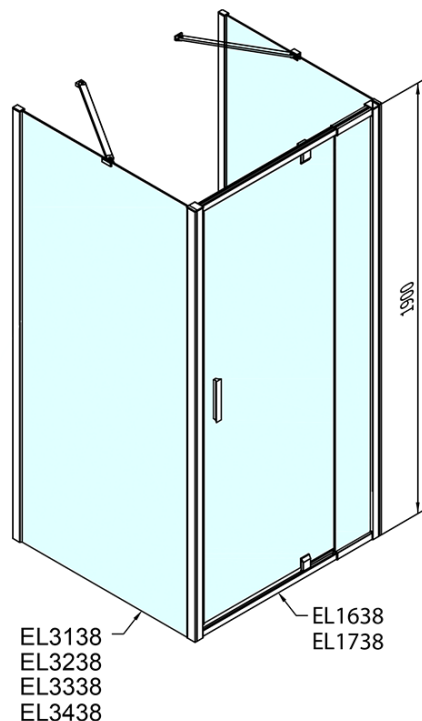

EASY screen three sides 800-900x900mm, pivot doors, L/R variant, glass Brick

Order code: EL1638EL3338EL3338

Basic information

Brand: Polysan
Series: EASY

Size

Width: 800 mm
Height: 1900 mm
Depth: 900 mm

Properties

Profile colour: Chrome - polished aluminum
Shape: 3-piece shower enclosures
Type of opening: Single pivot door
Opening direction: Versatile
Opening width: 500 mm
Glass colour: BRICK glass
Glass thickness: 6 mm
Properties: Framed design
Weight / Piece: 86.0 kg
Packaging: 5 Piece
Warranty: 2 years

Technical sheet

	B
EL3138	680-700
EL3238	780-800
EL3338	880-900
EL3438	980-1000

	A	C	D	E
EL1638	775-915	204	120	500
EL1738	895-1035	264	120	560