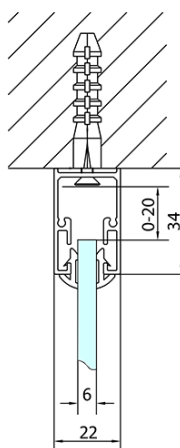

EASY screen three sides 800-900x900mm, pivot doors, L/R variant, glass Brick

Order code: EL1638EL3338EL3338

Basic information

Brand: Polysan
Series: EASY

Size

Width: 800 mm
Height: 1900 mm
Depth: 900 mm

Properties

Profile colour: Chrome - polished aluminum
Shape: 3-piece shower enclosures
Type of opening: Single pivot door
Opening direction: Versatile
Opening width: 500 mm
Glass colour: BRICK glass
Glass thickness: 6 mm
Properties: Framed design
Weight / Piece: 86.0 kg
Packaging: 5 Piece
Warranty: 2 years

Technical sheet

	B
EL3138	680-700
EL3238	780-800
EL3338	880-900
EL3438	980-1000

	A	C	D	E
EL1638	775-915	204	120	500
EL1738	895-1035	264	120	560