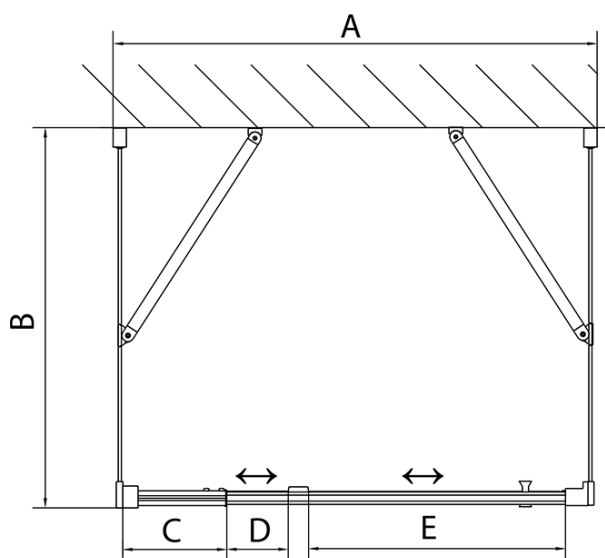

EASY screen three sides 800-900x900mm, pivot doors, L/R variant, glass Brick

Order code: EL1638EL3338EL3338

Basic information

Brand: Polysan
Series: EASY

Size

Width: 800 mm
Height: 1900 mm
Depth: 900 mm

Properties

Profile colour: Chrome - polished aluminum
Shape: 3-piece shower enclosures
Type of opening: Single pivot door
Opening direction: Versatile
Opening width: 500 mm
Glass colour: BRICK glass
Glass thickness: 6 mm
Properties: Framed design
Weight / Piece: 86.0 kg
Packaging: 5 Piece
Warranty: 2 years

Technical sheet

	B
EL3138	680-700
EL3238	780-800
EL3338	880-900
EL3438	980-1000

	A	C	D	E
EL1638	775-915	204	120	500
EL1738	895-1035	264	120	560