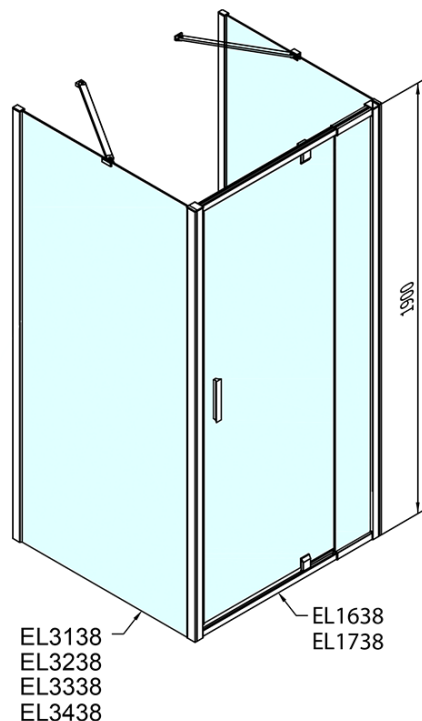

Technical sheet

	B
EL3138	680-700
EL3238	780-800
EL3338	880-900
EL3438	980-1000

	A	C	D	E
EL1638	775-915	204	120	500
EL1738	895-1035	264	120	560