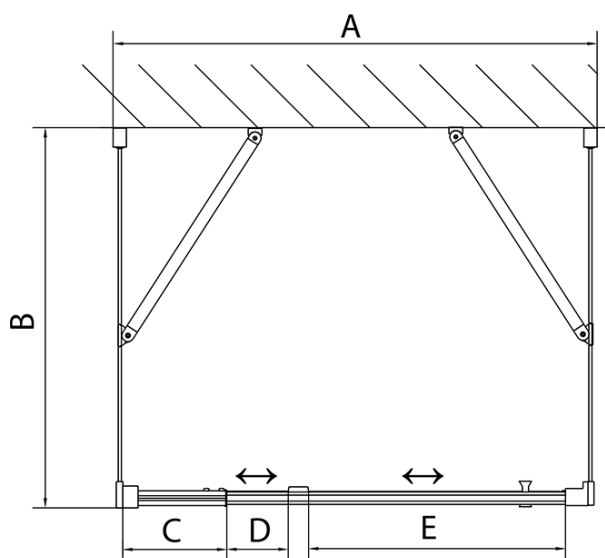

## Size

**Width:** 800 mm  
**Height:** 1900 mm  
**Depth:** 900 mm

## Properties

**Profile colour:** Chrome - polished aluminum  
**Shape:** 3-piece shower enclosures  
**Type of opening:** Single pivot door  
**Opening direction:** Versatile  
**Opening width:** 500 mm  
**Glass colour:** BRICK glass  
**Glass thickness:** 6 mm  
**Properties:** Framed design  
**Weight / Piece:** 86.0 kg  
**Packaging:** 5 Piece  
**Warranty:** 2 years

Technical sheet

	B
EL3138	680-700
EL3238	780-800
EL3338	880-900
EL3438	980-1000

	A	C	D	E
EL1638	775-915	204	120	500
EL1738	895-1035	264	120	560