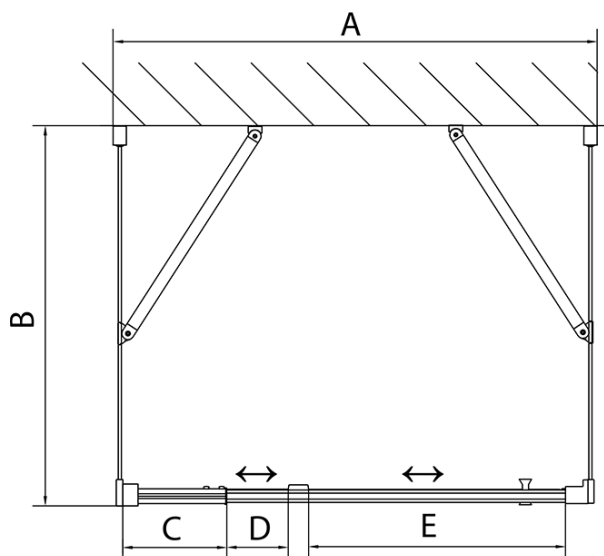

## Size

**Width:** 800 mm  
**Height:** 1900 mm  
**Depth:** 800 mm

## Properties

**Profile colour:** Chrome - polished aluminum  
**Shape:** 3-piece shower enclosures  
**Type of opening:** Single pivot door  
**Opening direction:** Versatile  
**Opening width:** 500 mm  
**Glass colour:** BRICK glass  
**Glass thickness:** 6 mm  
**Properties:** Framed design  
**Weight / Piece:** 80.0 kg  
**Packaging:** 5 Piece  
**Warranty:** 2 years

Technical sheet

	B
EL3138	680-700
EL3238	780-800
EL3338	880-900
EL3438	980-1000

	A	C	D	E
EL1638	775-915	204	120	500
EL1738	895-1035	264	120	560