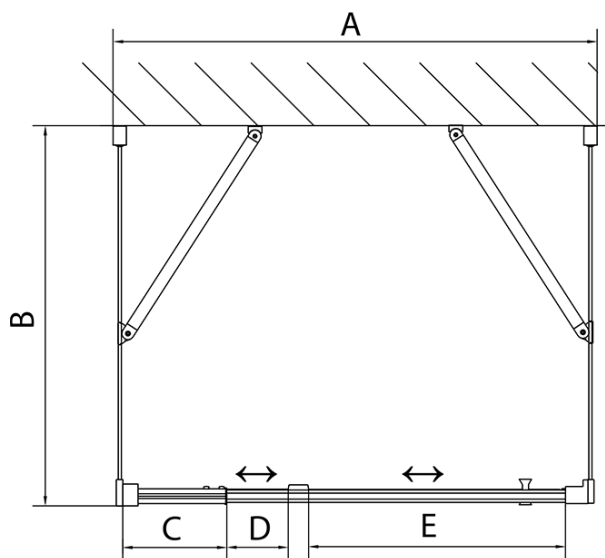

EASY screen three sides 800-900x800mm, pivot doors, L/R variant, glass Brick

Order code: EL1638EL3238EL3238

Basic information

Brand: Polysan
Series: EASY

Size

Width: 800 mm
Height: 1900 mm
Depth: 800 mm

Properties

Profile colour: Chrome - polished aluminum
Shape: 3-piece shower enclosures
Type of opening: Single pivot door
Opening direction: Versatile
Opening width: 500 mm
Glass colour: BRICK glass
Glass thickness: 6 mm
Properties: Framed design
Weight / Piece: 80.0 kg
Packaging: 5 Piece
Warranty: 2 years

EASY screen three sides 800-900x800mm, pivot doors, L/R variant, glass Brick

Technical sheet

	B
EL3138	680-700
EL3238	780-800
EL3338	880-900
EL3438	980-1000

	A	C	D	E
EL1638	775-915	204	120	500
EL1738	895-1035	264	120	560