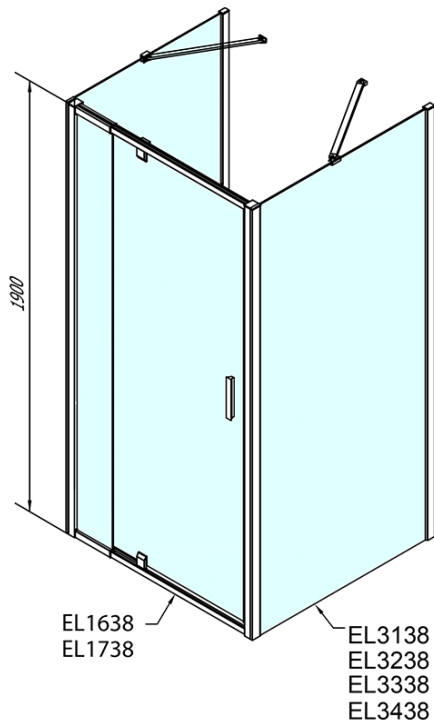

Technical sheet

	B
EL3138	680-700
EL3238	780-800
EL3338	880-900
EL3438	980-1000

	A	C	D	E
EL1638	775-915	204	120	500
EL1738	895-1035	264	120	560