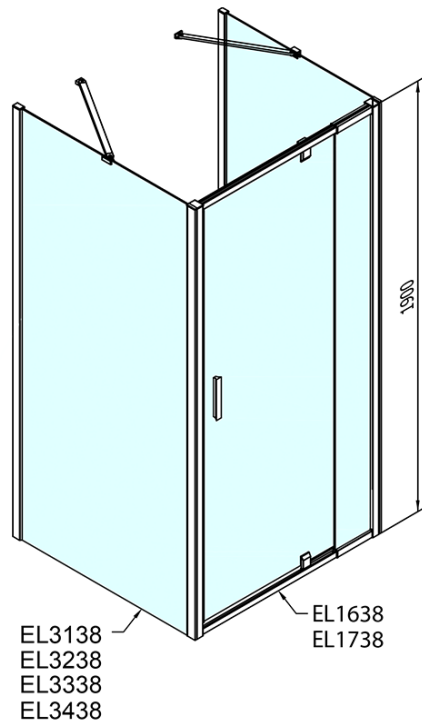

EASY screen three sides 800-900x800mm, pivot doors, L/R variant, glass Brick

Order code: EL1638EL3238EL3238

Basic information

Brand: Polysan
Series: EASY

Size

Width: 800 mm
Height: 1900 mm
Depth: 800 mm

Properties

Profile colour: Chrome - polished aluminum
Shape: 3-piece shower enclosures
Type of opening: Single pivot door
Opening direction: Versatile
Opening width: 500 mm
Glass colour: BRICK glass
Glass thickness: 6 mm
Properties: Framed design
Weight / Piece: 80.0 kg
Packaging: 5 Piece
Warranty: 2 years

EASY screen three sides 800-900x800mm, pivot doors, L/R variant, glass Brick

Technical sheet

	B
EL3138	680-700
EL3238	780-800
EL3338	880-900
EL3438	980-1000

	A	C	D	E
EL1638	775-915	204	120	500
EL1738	895-1035	264	120	560