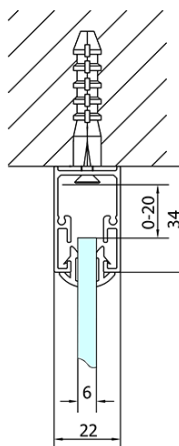

# EASY screen three sides 800-900x800mm, pivot doors, L/R variant, glass Brick

**Order code:** EL1638EL3238EL3238

## Size

**Width:** 800 mm  
**Height:** 1900 mm  
**Depth:** 800 mm

## Properties

**Profile colour:** Chrome - polished aluminum  
**Shape:** 3-piece shower enclosures  
**Type of opening:** Single pivot door  
**Opening direction:** Versatile  
**Opening width:** 500 mm  
**Glass colour:** BRICK glass  
**Glass thickness:** 6 mm  
**Properties:** Framed design  
**Weight / Piece:** 80.0 kg  
**Packaging:** 5 Piece  
**Warranty:** 2 years

Technical sheet

	B
EL3138	680-700
EL3238	780-800
EL3338	880-900
EL3438	980-1000

	A	C	D	E
EL1638	775-915	204	120	500
EL1738	895-1035	264	120	560