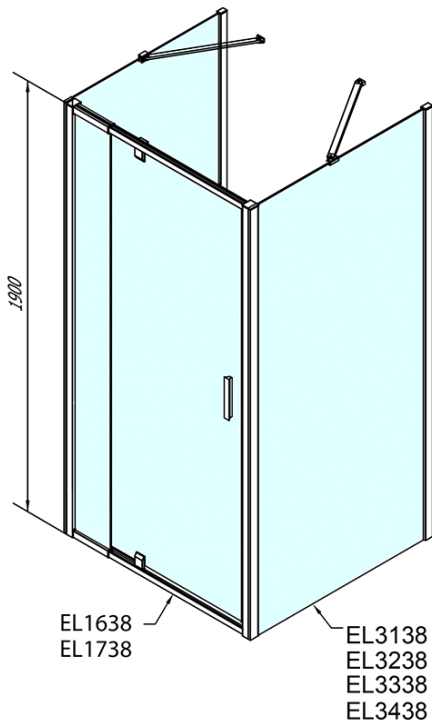

EASY screen three sides 800-900x800mm, pivot doors, L/R variant, glass Brick

Order code: EL1638EL3238EL3238

Basic information

Brand: Polysan
Series: EASY

Size

Width: 800 mm
Height: 1900 mm
Depth: 800 mm

Properties

Profile colour: Chrome - polished aluminum
Shape: 3-piece shower enclosures
Type of opening: Single pivot door
Opening direction: Versatile
Opening width: 500 mm
Glass colour: BRICK glass
Glass thickness: 6 mm
Properties: Framed design
Weight / Piece: 80.0 kg
Packaging: 5 Piece
Warranty: 2 years

EASY screen three sides 800-900x800mm, pivot doors, L/R variant, glass Brick

Technical sheet

	B
EL3138	680-700
EL3238	780-800
EL3338	880-900
EL3438	980-1000

	A	C	D	E
EL1638	775-915	204	120	500
EL1738	895-1035	264	120	560