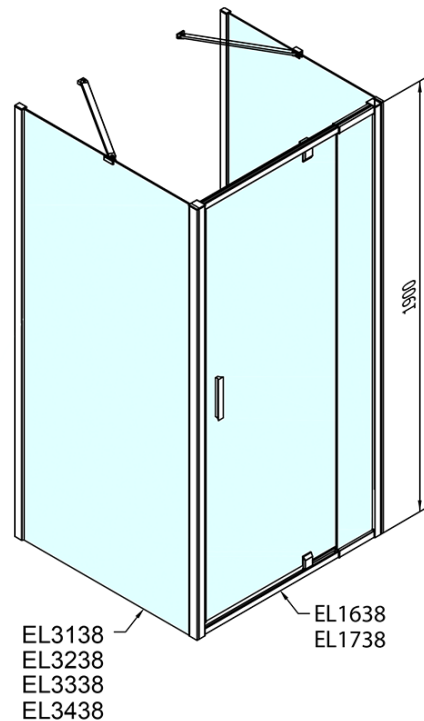

Technical sheet

	B
EL3138	680-700
EL3238	780-800
EL3338	880-900
EL3438	980-1000

	A	C	D	E
EL1638	775-915	204	120	500
EL1738	895-1035	264	120	560