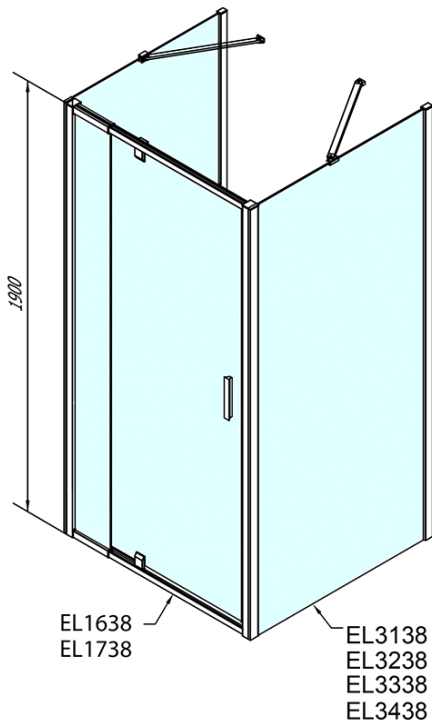

Technical sheet

	B
EL3138	680-700
EL3238	780-800
EL3338	880-900
EL3438	980-1000

	A	C	D	E
EL1638	775-915	204	120	500
EL1738	895-1035	264	120	560