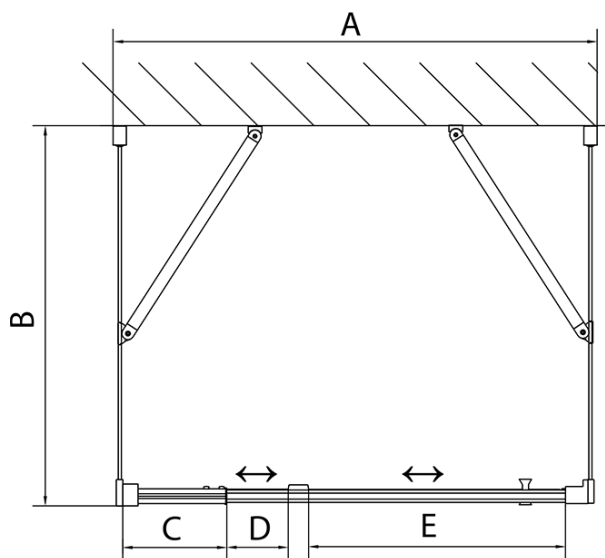

## Size

**Width:** 800 mm  
**Height:** 1900 mm  
**Depth:** 800 mm

## Properties

**Profile colour:** Chrome - polished aluminum  
**Shape:** 3-piece shower enclosures  
**Type of opening:** Single pivot door  
**Opening direction:** Versatile  
**Opening width:** 500 mm  
**Glass colour:** BRICK glass  
**Glass thickness:** 6 mm  
**Properties:** Framed design  
**Weight / Piece:** 80.0 kg  
**Packaging:** 5 Piece  
**Warranty:** 2 years

Technical sheet

	B
EL3138	680-700
EL3238	780-800
EL3338	880-900
EL3438	980-1000

	A	C	D	E
EL1638	775-915	204	120	500
EL1738	895-1035	264	120	560