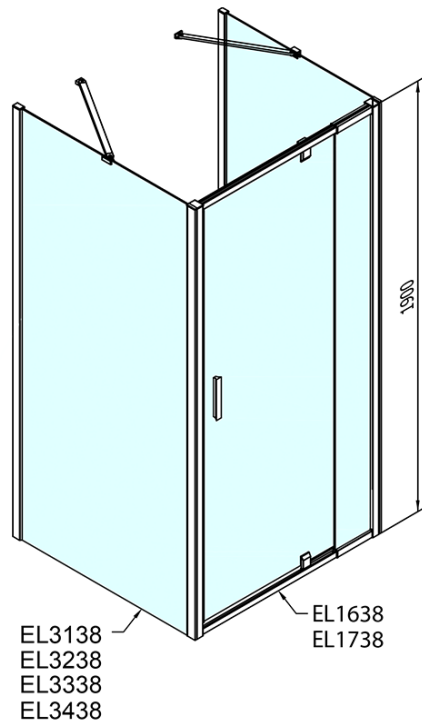

Technical sheet

	B
EL3138	680-700
EL3238	780-800
EL3338	880-900
EL3438	980-1000

	A	C	D	E
EL1638	775-915	204	120	500
EL1738	895-1035	264	120	560