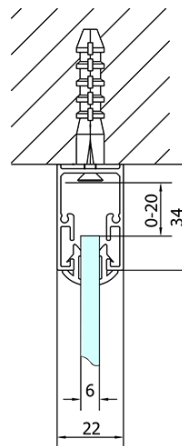

EASY screen three sides 800-900x700mm, pivot doors, L/R variant, glass Brick

Order code: EL1638EL3138EL3138

Basic information

Brand: Polysan
Series: EASY

Size

Width: 800 mm
Height: 1900 mm
Depth: 700 mm

Properties

Profile colour: Chrome - polished aluminum
Shape: 3-piece shower enclosures
Type of opening: Single pivot door
Opening direction: Versatile
Opening width: 500 mm
Glass colour: BRICK glass
Glass thickness: 6 mm
Properties: Framed design
Weight / Piece: 74.0 kg
Packaging: 5 Piece
Warranty: 2 years

Technical sheet

	B
EL3138	680-700
EL3238	780-800
EL3338	880-900
EL3438	980-1000

	A	C	D	E
EL1638	775-915	204	120	500
EL1738	895-1035	264	120	560