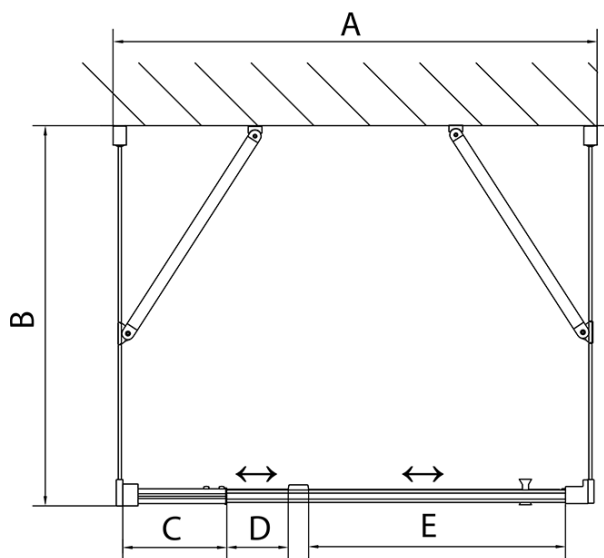

EASY screen three sides 800-900x700mm, pivot doors, L/R variant, glass Brick

Order code: EL1638EL3138EL3138

Basic information

Brand: Polysan
Series: EASY

Size

Width: 800 mm
Height: 1900 mm
Depth: 700 mm

Properties

Profile colour: Chrome - polished aluminum
Shape: 3-piece shower enclosures
Type of opening: Single pivot door
Opening direction: Versatile
Opening width: 500 mm
Glass colour: BRICK glass
Glass thickness: 6 mm
Properties: Framed design
Weight / Piece: 74.0 kg
Packaging: 5 Piece
Warranty: 2 years

Technical sheet

	B
EL3138	680-700
EL3238	780-800
EL3338	880-900
EL3438	980-1000

	A	C	D	E
EL1638	775-915	204	120	500
EL1738	895-1035	264	120	560