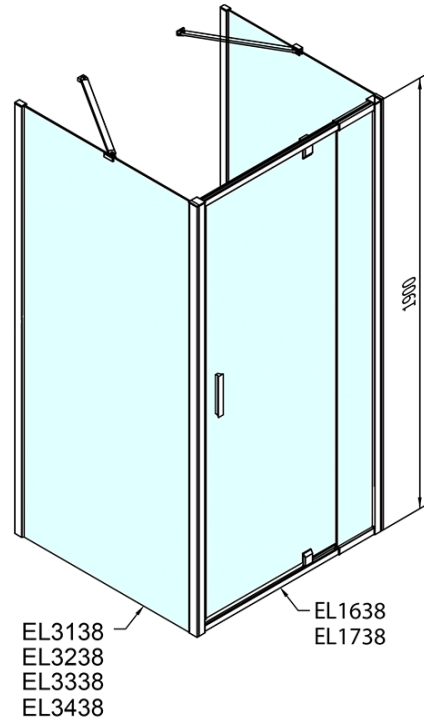

EASY screen three sides 800-900x700mm, pivot doors, L/R variant, glass Brick

Order code: EL1638EL3138EL3138

Basic information

Brand: Polysan
Series: EASY

Size

Width: 800 mm
Height: 1900 mm
Depth: 700 mm

Properties

Profile colour: Chrome - polished aluminum
Shape: 3-piece shower enclosures
Type of opening: Single pivot door
Opening direction: Versatile
Opening width: 500 mm
Glass colour: BRICK glass
Glass thickness: 6 mm
Properties: Framed design
Weight / Piece: 74.0 kg
Packaging: 5 Piece
Warranty: 2 years

Technical sheet

	B
EL3138	680-700
EL3238	780-800
EL3338	880-900
EL3438	980-1000

	A	C	D	E
EL1638	775-915	204	120	500
EL1738	895-1035	264	120	560