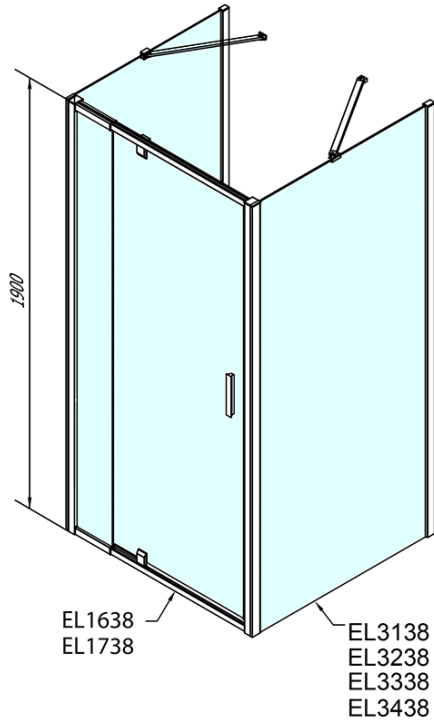

EASY screen three sides 800-900x700mm, pivot doors, L/R variant, glass Brick

Order code: EL1638EL3138EL3138

Basic information

Brand: Polysan
Series: EASY

Size

Width: 800 mm
Height: 1900 mm
Depth: 700 mm

Properties

Profile colour: Chrome - polished aluminum
Shape: 3-piece shower enclosures
Type of opening: Single pivot door
Opening direction: Versatile
Opening width: 500 mm
Glass colour: BRICK glass
Glass thickness: 6 mm
Properties: Framed design
Weight / Piece: 74.0 kg
Packaging: 5 Piece
Warranty: 2 years

Technical sheet

	B
EL3138	680-700
EL3238	780-800
EL3338	880-900
EL3438	980-1000

	A	C	D	E
EL1638	775-915	204	120	500
EL1738	895-1035	264	120	560