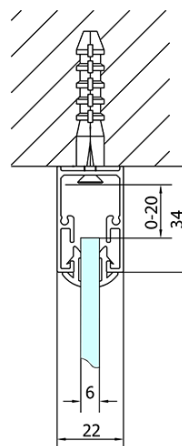

EASY screen three sides 800-900x700mm, pivot doors, L/R variant, glass Brick

Order code: EL1638EL3138EL3138

Basic information

Brand: Polysan
Series: EASY

Size

Width: 800 mm
Height: 1900 mm
Depth: 700 mm

Properties

Profile colour: Chrome - polished aluminum
Shape: 3-piece shower enclosures
Type of opening: Single pivot door
Opening direction: Versatile
Opening width: 500 mm
Glass colour: BRICK glass
Glass thickness: 6 mm
Properties: Framed design
Weight / Piece: 74.0 kg
Packaging: 5 Piece
Warranty: 2 years

Technical sheet

	B
EL3138	680-700
EL3238	780-800
EL3338	880-900
EL3438	980-1000

	A	C	D	E
EL1638	775-915	204	120	500
EL1738	895-1035	264	120	560