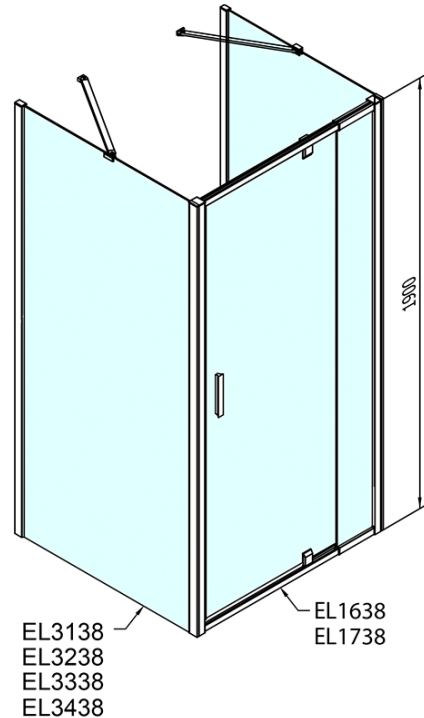

EASY screen three sides 800-900x700mm, pivot doors, L/R variant, glass Brick

Order code: EL1638EL3138EL3138

Basic information

Brand: Polysan
Series: EASY

Size

Width: 800 mm
Height: 1900 mm
Depth: 700 mm

Properties

Profile colour: Chrome - polished aluminum
Shape: 3-piece shower enclosures
Type of opening: Single pivot door
Opening direction: Versatile
Opening width: 500 mm
Glass colour: BRICK glass
Glass thickness: 6 mm
Properties: Framed design
Weight / Piece: 74.0 kg
Packaging: 5 Piece
Warranty: 2 years

Technical sheet

	B
EL3138	680-700
EL3238	780-800
EL3338	880-900
EL3438	980-1000

	A	C	D	E
EL1638	775-915	204	120	500
EL1738	895-1035	264	120	560