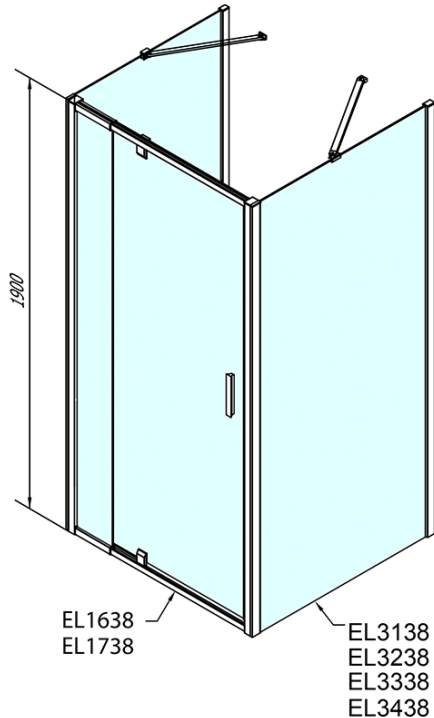

EASY screen three sides 800-900x700mm, pivot doors, L/R variant, glass Brick

Order code: EL1638EL3138EL3138

Basic information

Brand: Polysan
Series: EASY

Size

Width: 800 mm
Height: 1900 mm
Depth: 700 mm

Properties

Profile colour: Chrome - polished aluminum
Shape: 3-piece shower enclosures
Type of opening: Single pivot door
Opening direction: Versatile
Opening width: 500 mm
Glass colour: BRICK glass
Glass thickness: 6 mm
Properties: Framed design
Weight / Piece: 74.0 kg
Packaging: 5 Piece
Warranty: 2 years

Technical sheet

	B
EL3138	680-700
EL3238	780-800
EL3338	880-900
EL3438	980-1000

	A	C	D	E
EL1638	775-915	204	120	500
EL1738	895-1035	264	120	560