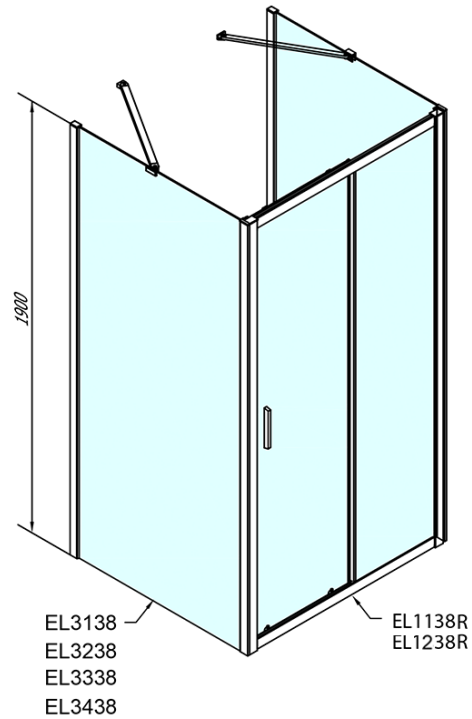

EASY screen three sides 1200x1000mm, L/R variant, glass Brick

Order code: EL1238EL3438EL3438

Basic information

Brand: Polysan
Series: EASY

Size

Width: 1200 mm
Height: 1900 mm
Depth: 1000 mm

Properties

Profile colour: Chrome - polished aluminum
Shape: 3-piece shower enclosures
Type of opening: Sliding door
Opening direction: Versatile
Opening width: 480 mm
Glass colour: BRICK glass
Glass thickness: 6 mm
Properties: Framed design
Weight / Piece: 100.5 kg
Packaging: 5 Piece
Warranty: 2 years

Technical sheet

	B
EL3138	680-700
EL3238	780-800
EL3338	880-900
EL3438	980-1000

	A	C	D
EL1138	1090-1130	500	430
EL1238	1190-1230	530	480