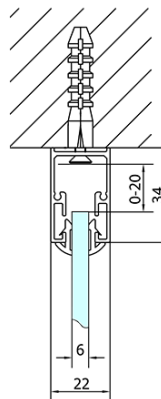

## Size

**Width:** 1200 mm  
**Height:** 1900 mm  
**Depth:** 1000 mm

## Properties

**Profile colour:** Chrome - polished aluminum  
**Shape:** 3-piece shower enclosures  
**Type of opening:** Sliding door  
**Opening direction:** Versatile  
**Opening width:** 480 mm  
**Glass colour:** BRICK glass  
**Glass thickness:** 6 mm  
**Properties:** Framed design  
**Weight / Piece:** 100.5 kg  
**Packaging:** 5 Piece  
**Warranty:** 2 years

Technical sheet

	B
EL3138	680-700
EL3238	780-800
EL3338	880-900
EL3438	980-1000

	A	C	D
EL1138	1090-1130	500	430
EL1238	1190-1230	530	480