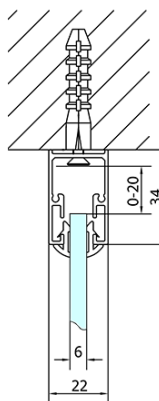

EASY screen three sides 1200x1000mm, L/R variant, glass Brick

Order code: EL1238EL3438EL3438

Basic information

Brand: Polysan
Series: EASY

Size

Width: 1200 mm
Height: 1900 mm
Depth: 1000 mm

Properties

Profile colour: Chrome - polished aluminum
Shape: 3-piece shower enclosures
Type of opening: Sliding door
Opening direction: Versatile
Opening width: 480 mm
Glass colour: BRICK glass
Glass thickness: 6 mm
Properties: Framed design
Weight / Piece: 100.5 kg
Packaging: 5 Piece
Warranty: 2 years

Technical sheet

	B
EL3138	680-700
EL3238	780-800
EL3338	880-900
EL3438	980-1000

	A	C	D
EL1138	1090-1130	500	430
EL1238	1190-1230	530	480