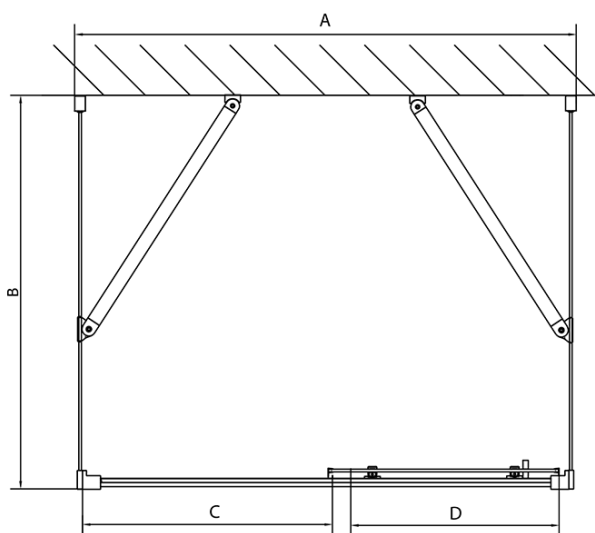

EASY screen three sides 1200x1000mm, L/R variant, glass Brick

Order code: EL1238EL3438EL3438

Basic information

Brand: Polysan
Series: EASY

Size

Width: 1200 mm
Height: 1900 mm
Depth: 1000 mm

Properties

Profile colour: Chrome - polished aluminum
Shape: 3-piece shower enclosures
Type of opening: Sliding door
Opening direction: Versatile
Opening width: 480 mm
Glass colour: BRICK glass
Glass thickness: 6 mm
Properties: Framed design
Weight / Piece: 100.5 kg
Packaging: 5 Piece
Warranty: 2 years

Technical sheet

	B
EL3138	680-700
EL3238	780-800
EL3338	880-900
EL3438	980-1000

	A	C	D
EL1138	1090-1130	500	430
EL1238	1190-1230	530	480