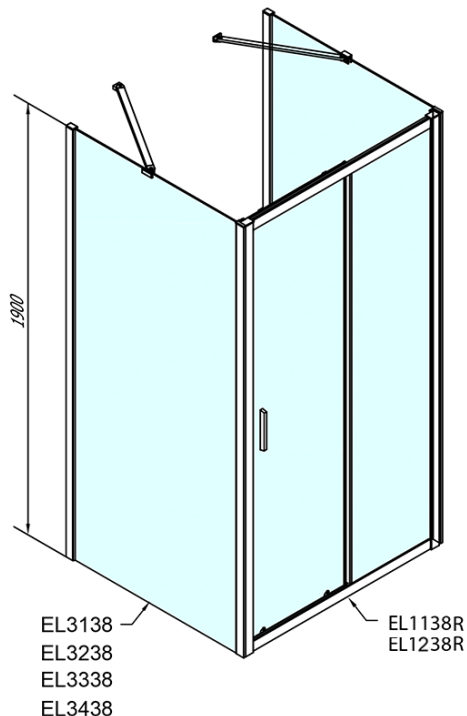

EASY screen three sides 1200x1000mm, L/R variant, glass Brick

Order code: EL1238EL3438EL3438

Basic information

Brand: Polysan
Series: EASY

Size

Width: 1200 mm
Height: 1900 mm
Depth: 1000 mm

Properties

Profile colour: Chrome - polished aluminum
Shape: 3-piece shower enclosures
Type of opening: Sliding door
Opening direction: Versatile
Opening width: 480 mm
Glass colour: BRICK glass
Glass thickness: 6 mm
Properties: Framed design
Weight / Piece: 100.5 kg
Packaging: 5 Piece
Warranty: 2 years

Technical sheet

	B
EL3138	680-700
EL3238	780-800
EL3338	880-900
EL3438	980-1000

	A	C	D
EL1138	1090-1130	500	430
EL1238	1190-1230	530	480