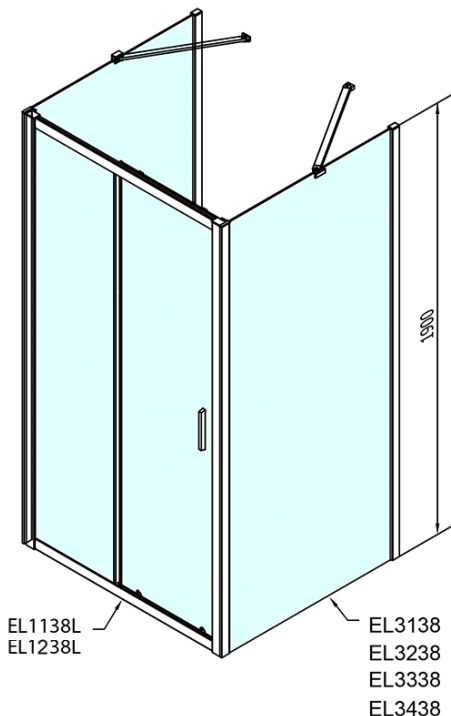

EASY screen three sides 1200x1000mm, L/R variant, glass Brick

Order code: EL1238EL3438EL3438

Basic information

Brand: Polysan
Series: EASY

Size

Width: 1200 mm
Height: 1900 mm
Depth: 1000 mm

Properties

Profile colour: Chrome - polished aluminum
Shape: 3-piece shower enclosures
Type of opening: Sliding door
Opening direction: Versatile
Opening width: 480 mm
Glass colour: BRICK glass
Glass thickness: 6 mm
Properties: Framed design
Weight / Piece: 100.5 kg
Packaging: 5 Piece
Warranty: 2 years

Technical sheet

	B
EL3138	680-700
EL3238	780-800
EL3338	880-900
EL3438	980-1000

	A	C	D
EL1138	1090-1130	500	430
EL1238	1190-1230	530	480