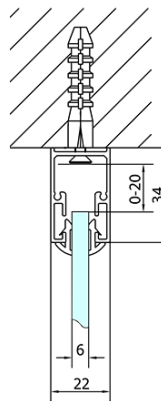

EASY screen three sides 1200x1000mm, L/R variant, glass Brick

Order code: EL1238EL3438EL3438

Basic information

Brand: Polysan
Series: EASY

Size

Width: 1200 mm
Height: 1900 mm
Depth: 1000 mm

Properties

Profile colour: Chrome - polished aluminum
Shape: 3-piece shower enclosures
Type of opening: Sliding door
Opening direction: Versatile
Opening width: 480 mm
Glass colour: BRICK glass
Glass thickness: 6 mm
Properties: Framed design
Weight / Piece: 100.5 kg
Packaging: 5 Piece
Warranty: 2 years

Technical sheet

	B
EL3138	680-700
EL3238	780-800
EL3338	880-900
EL3438	980-1000

	A	C	D
EL1138	1090-1130	500	430
EL1238	1190-1230	530	480