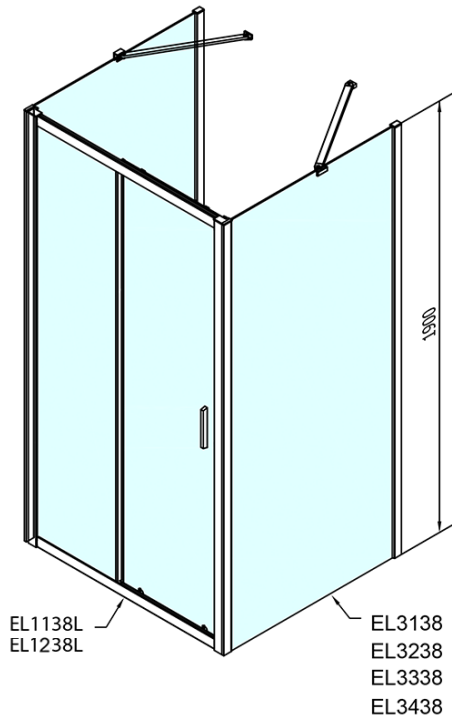

EASY screen three sides 1200x1000mm, L/R variant, glass Brick

Order code: EL1238EL3438EL3438

Basic information

Brand: Polysan
Series: EASY

Size

Width: 1200 mm
Height: 1900 mm
Depth: 1000 mm

Properties

Profile colour: Chrome - polished aluminum
Shape: 3-piece shower enclosures
Type of opening: Sliding door
Opening direction: Versatile
Opening width: 480 mm
Glass colour: BRICK glass
Glass thickness: 6 mm
Properties: Framed design
Weight / Piece: 100.5 kg
Packaging: 5 Piece
Warranty: 2 years

Technical sheet

	B
EL3138	680-700
EL3238	780-800
EL3338	880-900
EL3438	980-1000

	A	C	D
EL1138	1090-1130	500	430
EL1238	1190-1230	530	480