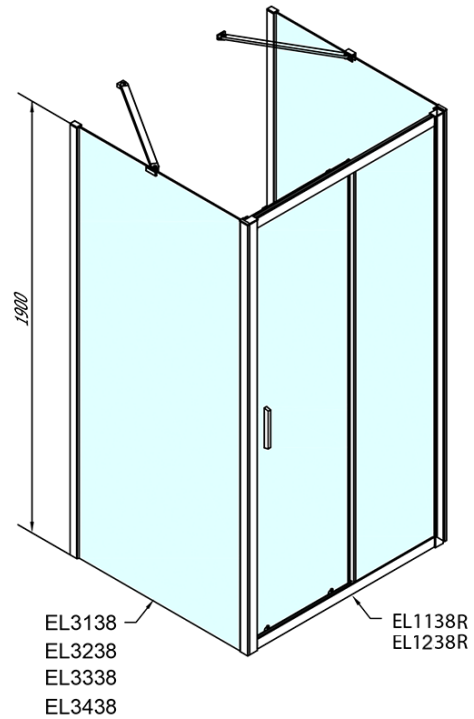

EASY screen three sides 1200x1000mm, L/R variant, glass Brick

Order code: EL1238EL3438EL3438

Basic information

Brand: Polysan
Series: EASY

Size

Width: 1200 mm
Height: 1900 mm
Depth: 1000 mm

Properties

Profile colour: Chrome - polished aluminum
Shape: 3-piece shower enclosures
Type of opening: Sliding door
Opening direction: Versatile
Opening width: 480 mm
Glass colour: BRICK glass
Glass thickness: 6 mm
Properties: Framed design
Weight / Piece: 100.5 kg
Packaging: 5 Piece
Warranty: 2 years

Technical sheet

	B
EL3138	680-700
EL3238	780-800
EL3338	880-900
EL3438	980-1000

	A	C	D
EL1138	1090-1130	500	430
EL1238	1190-1230	530	480