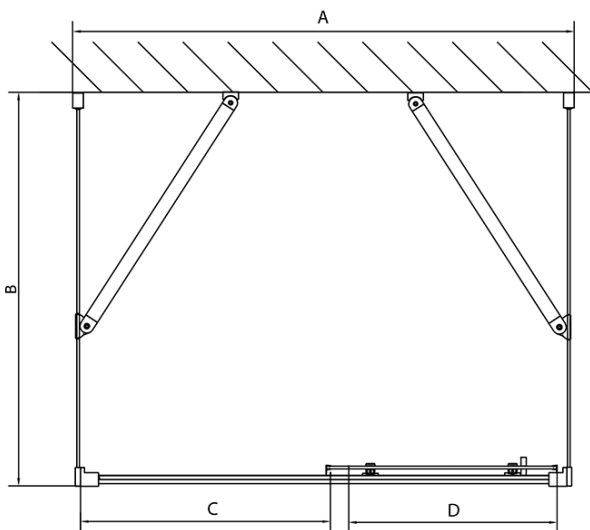

EASY screen three sides 1200x1000mm, L/R variant, glass Brick

Order code: EL1238EL3438EL3438

Basic information

Brand: Polysan
Series: EASY

Size

Width: 1200 mm
Height: 1900 mm
Depth: 1000 mm

Properties

Profile colour: Chrome - polished aluminum
Shape: 3-piece shower enclosures
Type of opening: Sliding door
Opening direction: Versatile
Opening width: 480 mm
Glass colour: BRICK glass
Glass thickness: 6 mm
Properties: Framed design
Weight / Piece: 100.5 kg
Packaging: 5 Piece
Warranty: 2 years

Technical sheet

	B
EL3138	680-700
EL3238	780-800
EL3338	880-900
EL3438	980-1000

	A	C	D
EL1138	1090-1130	500	430
EL1238	1190-1230	530	480