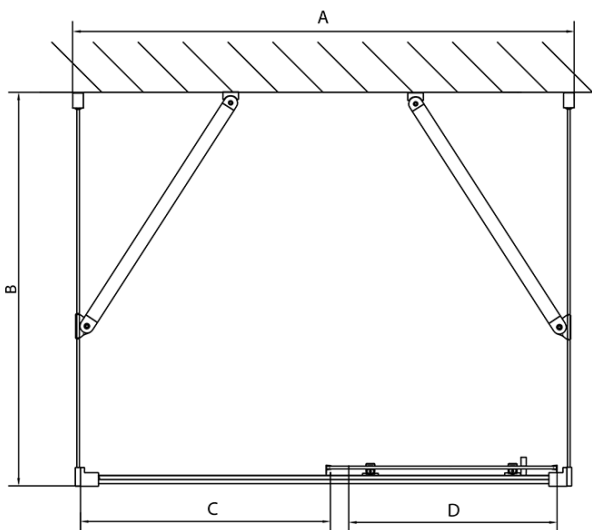

EASY screen three sides 1200x1000mm, L/R variant, glass Brick

Order code: EL1238EL3438EL3438

Basic information

Brand: Polysan
Series: EASY

Size

Width: 1200 mm
Height: 1900 mm
Depth: 1000 mm

Properties

Profile colour: Chrome - polished aluminum
Shape: 3-piece shower enclosures
Type of opening: Sliding door
Opening direction: Versatile
Opening width: 480 mm
Glass colour: BRICK glass
Glass thickness: 6 mm
Properties: Framed design
Weight / Piece: 100.5 kg
Packaging: 5 Piece
Warranty: 2 years

Technical sheet

	B
EL3138	680-700
EL3238	780-800
EL3338	880-900
EL3438	980-1000

	A	C	D
EL1138	1090-1130	500	430
EL1238	1190-1230	530	480