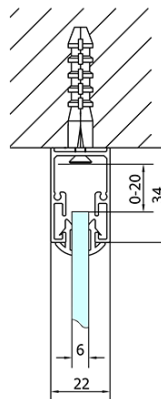

EASY screen three sides 1200x1000mm, L/R variant, glass Brick

Order code: EL1238EL3438EL3438

Basic information

Brand: Polysan
Series: EASY

Size

Width: 1200 mm
Height: 1900 mm
Depth: 1000 mm

Properties

Profile colour: Chrome - polished aluminum
Shape: 3-piece shower enclosures
Type of opening: Sliding door
Opening direction: Versatile
Opening width: 480 mm
Glass colour: BRICK glass
Glass thickness: 6 mm
Properties: Framed design
Weight / Piece: 100.5 kg
Packaging: 5 Piece
Warranty: 2 years

Technical sheet

	B
EL3138	680-700
EL3238	780-800
EL3338	880-900
EL3438	980-1000

	A	C	D
EL1138	1090-1130	500	430
EL1238	1190-1230	530	480