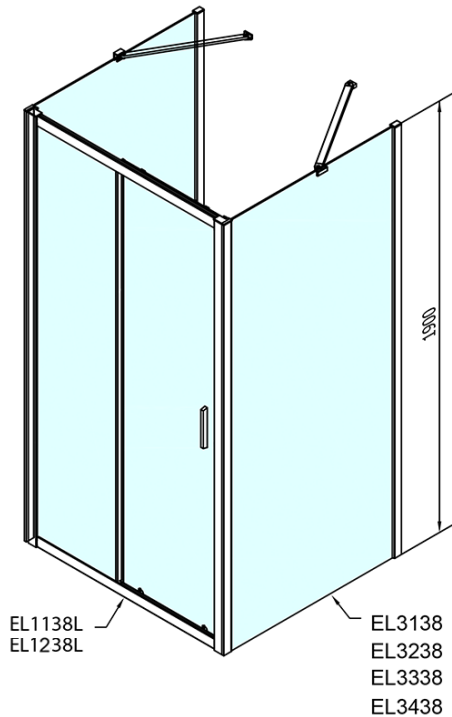

EASY screen three sides 1200x1000mm, L/R variant, glass Brick

Order code: EL1238EL3438EL3438

Basic information

Brand: Polysan
Series: EASY

Size

Width: 1200 mm
Height: 1900 mm
Depth: 1000 mm

Properties

Profile colour: Chrome - polished aluminum
Shape: 3-piece shower enclosures
Type of opening: Sliding door
Opening direction: Versatile
Opening width: 480 mm
Glass colour: BRICK glass
Glass thickness: 6 mm
Properties: Framed design
Weight / Piece: 100.5 kg
Packaging: 5 Piece
Warranty: 2 years

Technical sheet

	B
EL3138	680-700
EL3238	780-800
EL3338	880-900
EL3438	980-1000

	A	C	D
EL1138	1090-1130	500	430
EL1238	1190-1230	530	480