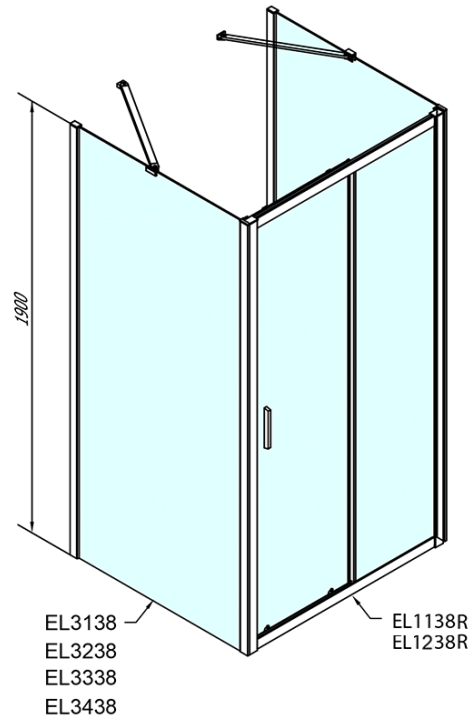

EASY screen three sides 1200x1000mm, L/R variant, glass Brick

Order code: EL1238EL3438EL3438

Basic information

Brand: Polysan
Series: EASY

Size

Width: 1200 mm
Height: 1900 mm
Depth: 1000 mm

Properties

Profile colour: Chrome - polished aluminum
Shape: 3-piece shower enclosures
Type of opening: Sliding door
Opening direction: Versatile
Opening width: 480 mm
Glass colour: BRICK glass
Glass thickness: 6 mm
Properties: Framed design
Weight / Piece: 100.5 kg
Packaging: 5 Piece
Warranty: 2 years

Technical sheet

	B
EL3138	680-700
EL3238	780-800
EL3338	880-900
EL3438	980-1000

	A	C	D
EL1138	1090-1130	500	430
EL1238	1190-1230	530	480