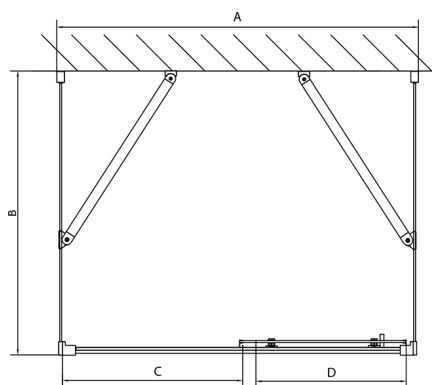

EASY screen three sides 1200x1000mm, L/R variant, glass Brick

Order code: EL1238EL3438EL3438

Size

Width: 1200 mm

Height: 1900 mm

Depth: 1000 mm

Properties

Warranty: 2 years

Technical sheet

	B
EL3138	680-700
EL3238	780-800
EL3338	880-900
EL3438	980-1000

	A	C	D
EL1138	1090-1130	500	430
EL1238	1190-1230	530	480