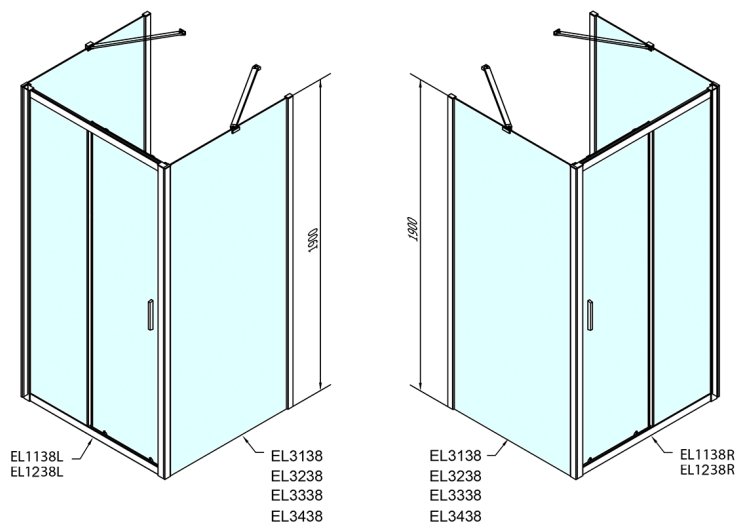

EASY screen three sides 1200x1000mm, L/R variant, glass Brick

Order code: EL1238EL3438EL3438

Size

Width: 1200 mm

Height: 1900 mm

Depth: 1000 mm

Properties

Warranty: 2 years

Technical sheet

	B
EL3138	680-700
EL3238	780-800
EL3338	880-900
EL3438	980-1000

	A	C	D
EL1138	1090-1130	500	430
EL1238	1190-1230	530	480