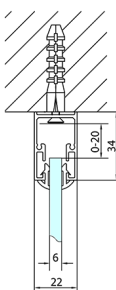

EASY screen three sides 1200x1000mm, L/R variant, glass Brick

Order code: EL1238EL3438EL3438

Size

Width: 1200 mm

Height: 1900 mm

Depth: 1000 mm

Properties

Warranty: 2 years

Technical sheet

	B
EL3138	680-700
EL3238	780-800
EL3338	880-900
EL3438	980-1000

	A	C	D
EL1138	1090-1130	500	430
EL1238	1190-1230	530	480