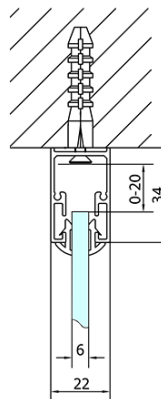

EASY screen three sides 1200x900mm, L/R variant, glass Brick

Order code: EL1238EL3338EL3338

Basic information

Brand: Polysan
Series: EASY

Size

Width: 1200 mm
Height: 1900 mm
Depth: 900 mm

Properties

Profile colour: Chrome - polished aluminum
Shape: 3-piece shower enclosures
Type of opening: Sliding door
Opening direction: Versatile
Opening width: 480 mm
Glass colour: BRICK glass
Glass thickness: 6 mm
Properties: Framed design
Weight / Piece: 94.5 kg
Packaging: 5 Piece
Warranty: 2 years

Technical sheet

	B
EL3138	680-700
EL3238	780-800
EL3338	880-900
EL3438	980-1000

	A	C	D
EL1138	1090-1130	500	430
EL1238	1190-1230	530	480