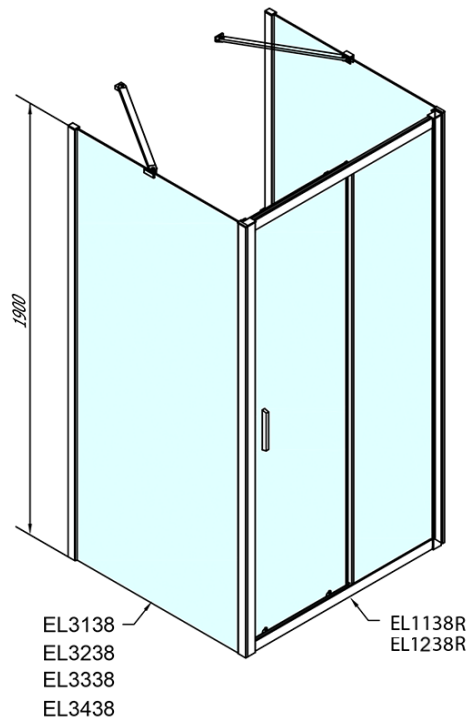

Technical sheet

	B
EL3138	680-700
EL3238	780-800
EL3338	880-900
EL3438	980-1000

	A	C	D
EL1138	1090-1130	500	430
EL1238	1190-1230	530	480