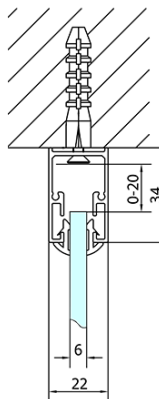

# EASY screen three sides 1200x900mm, L/R variant, glass Brick

**Order code:** EL1238EL3338EL3338

## Size

**Width:** 1200 mm  
**Height:** 1900 mm  
**Depth:** 900 mm

## Properties

**Profile colour:** Chrome - polished aluminum  
**Shape:** 3-piece shower enclosures  
**Type of opening:** Sliding door  
**Opening direction:** Versatile  
**Opening width:** 480 mm  
**Glass colour:** BRICK glass  
**Glass thickness:** 6 mm  
**Properties:** Framed design  
**Weight / Piece:** 94.5 kg  
**Packaging:** 5 Piece  
**Warranty:** 2 years

Technical sheet

	B
EL3138	680-700
EL3238	780-800
EL3338	880-900
EL3438	980-1000

	A	C	D
EL1138	1090-1130	500	430
EL1238	1190-1230	530	480