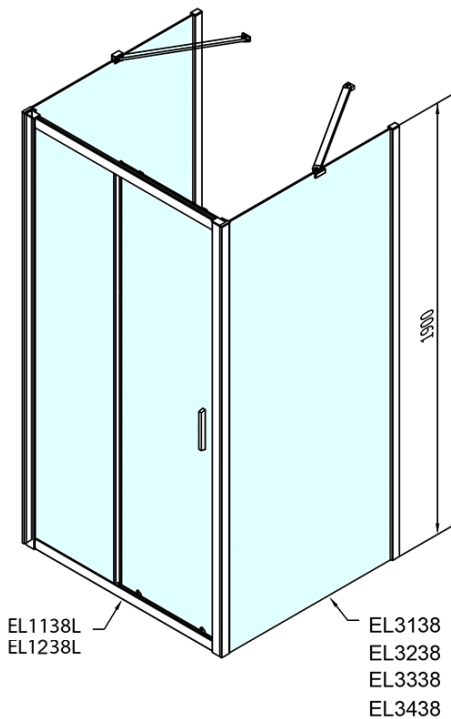

Technical sheet

	B
EL3138	680-700
EL3238	780-800
EL3338	880-900
EL3438	980-1000

	A	C	D
EL1138	1090-1130	500	430
EL1238	1190-1230	530	480