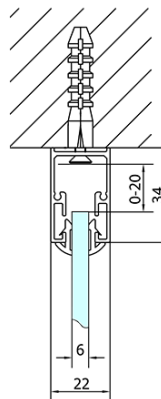

## Size

**Width:** 1200 mm  
**Height:** 1900 mm  
**Depth:** 900 mm

## Properties

**Profile colour:** Chrome - polished aluminum  
**Shape:** 3-piece shower enclosures  
**Type of opening:** Sliding door  
**Opening direction:** Versatile  
**Opening width:** 480 mm  
**Glass colour:** BRICK glass  
**Glass thickness:** 6 mm  
**Properties:** Framed design  
**Weight / Piece:** 94.5 kg  
**Packaging:** 5 Piece  
**Warranty:** 2 years

Technical sheet

	B
EL3138	680-700
EL3238	780-800
EL3338	880-900
EL3438	980-1000

	A	C	D
EL1138	1090-1130	500	430
EL1238	1190-1230	530	480