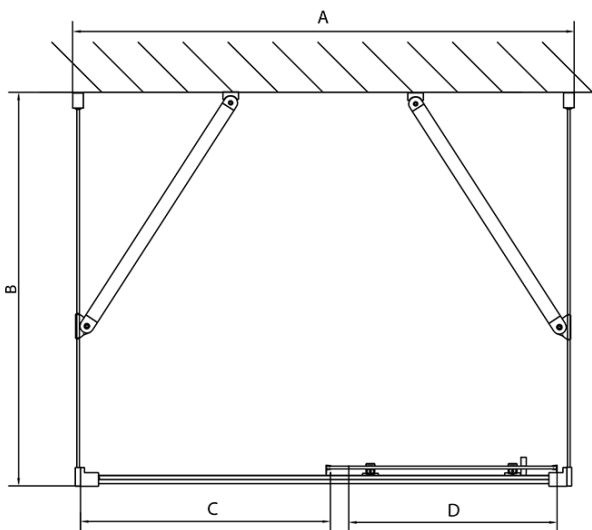

EASY screen three sides 1200x900mm, L/R variant, glass Brick

Order code: EL1238EL3338EL3338

Basic information

Brand: Polysan
Series: EASY

Size

Width: 1200 mm
Height: 1900 mm
Depth: 900 mm

Properties

Profile colour: Chrome - polished aluminum
Shape: 3-piece shower enclosures
Type of opening: Sliding door
Opening direction: Versatile
Opening width: 480 mm
Glass colour: BRICK glass
Glass thickness: 6 mm
Properties: Framed design
Weight / Piece: 94.5 kg
Packaging: 5 Piece
Warranty: 2 years

Technical sheet

	B
EL3138	680-700
EL3238	780-800
EL3338	880-900
EL3438	980-1000

	A	C	D
EL1138	1090-1130	500	430
EL1238	1190-1230	530	480