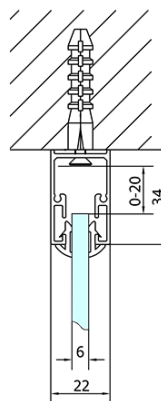

EASY screen three sides 1200x900mm, L/R variant, glass Brick

Order code: EL1238EL3338EL3338

Basic information

Brand: Polysan
Series: EASY

Size

Width: 1200 mm
Height: 1900 mm
Depth: 900 mm

Properties

Profile colour: Chrome - polished aluminum
Shape: 3-piece shower enclosures
Type of opening: Sliding door
Opening direction: Versatile
Opening width: 480 mm
Glass colour: BRICK glass
Glass thickness: 6 mm
Properties: Framed design
Weight / Piece: 94.5 kg
Packaging: 5 Piece
Warranty: 2 years

Technical sheet

	B
EL3138	680-700
EL3238	780-800
EL3338	880-900
EL3438	980-1000

	A	C	D
EL1138	1090-1130	500	430
EL1238	1190-1230	530	480