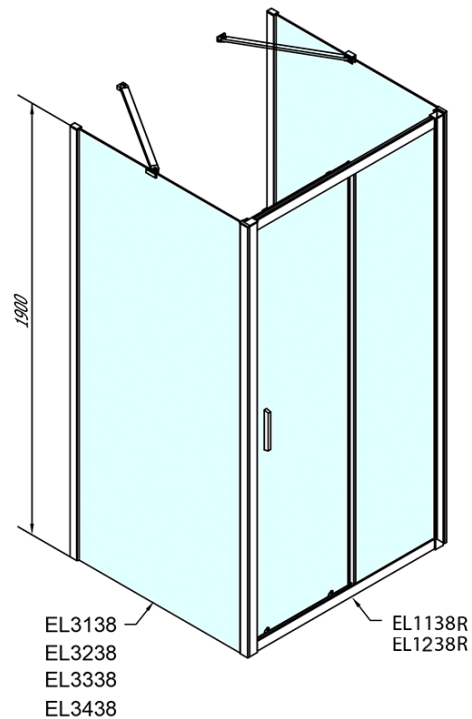

EASY screen three sides 1200x900mm, L/R variant, glass Brick

Order code: EL1238EL3338EL3338

Basic information

Brand: Polysan
Series: EASY

Size

Width: 1200 mm
Height: 1900 mm
Depth: 900 mm

Properties

Profile colour: Chrome - polished aluminum
Shape: 3-piece shower enclosures
Type of opening: Sliding door
Opening direction: Versatile
Opening width: 480 mm
Glass colour: BRICK glass
Glass thickness: 6 mm
Properties: Framed design
Weight / Piece: 94.5 kg
Packaging: 5 Piece
Warranty: 2 years

Technical sheet

	B
EL3138	680-700
EL3238	780-800
EL3338	880-900
EL3438	980-1000

	A	C	D
EL1138	1090-1130	500	430
EL1238	1190-1230	530	480