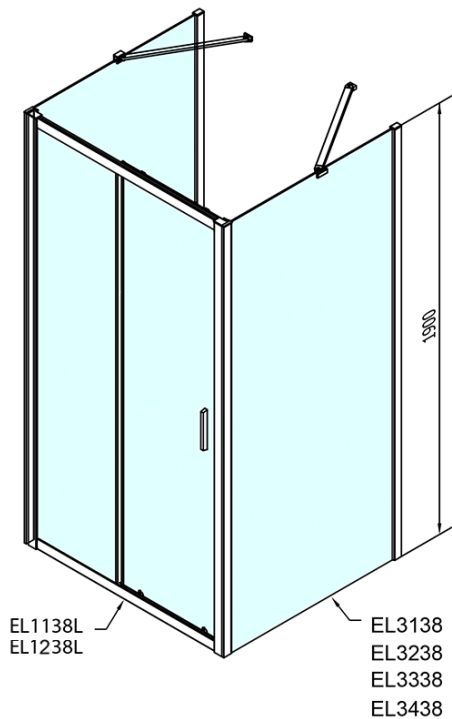

EASY screen three sides 1200x900mm, L/R variant, glass Brick

Order code: EL1238EL3338EL3338

Basic information

Brand: Polysan
Series: EASY

Size

Width: 1200 mm
Height: 1900 mm
Depth: 900 mm

Properties

Profile colour: Chrome - polished aluminum
Shape: 3-piece shower enclosures
Type of opening: Sliding door
Opening direction: Versatile
Opening width: 480 mm
Glass colour: BRICK glass
Glass thickness: 6 mm
Properties: Framed design
Weight / Piece: 94.5 kg
Packaging: 5 Piece
Warranty: 2 years

Technical sheet

	B
EL3138	680-700
EL3238	780-800
EL3338	880-900
EL3438	980-1000

	A	C	D
EL1138	1090-1130	500	430
EL1238	1190-1230	530	480