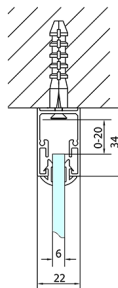

# EASY screen three sides 1200x900mm, L/R variant, glass Brick

**Order code:** EL1238EL3338EL3338

**Size**

Width: 1200 mm  
 Height: 1900 mm  
 Depth: 900 mm

**Properties**

Warranty: 2 years

## Technical sheet

	B
EL3138	680-700
EL3238	780-800
EL3338	880-900
EL3438	980-1000

	A	C	D
EL1138	1090-1130	500	430
EL1238	1190-1230	530	480