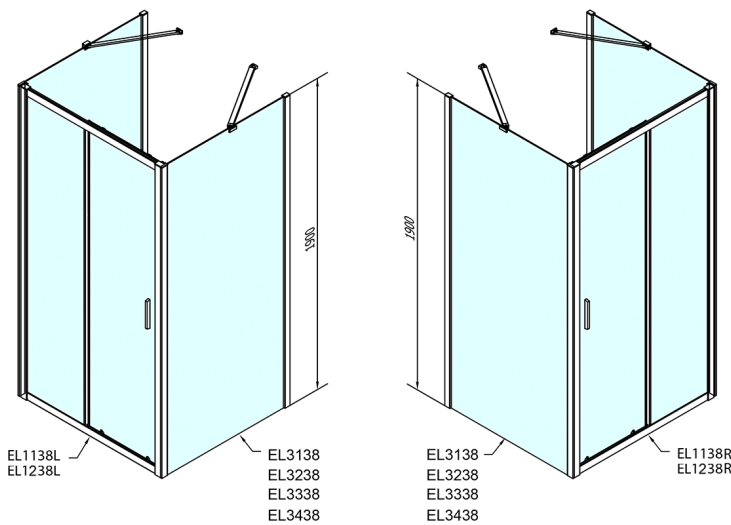

# EASY screen three sides 1200x900mm, L/R variant, glass Brick

**Order code:** EL1238EL3338EL3338

**Size**

Width: 1200 mm  
 Height: 1900 mm  
 Depth: 900 mm

**Properties**

Warranty: 2 years

## Technical sheet

	B
EL3138	680-700
EL3238	780-800
EL3338	880-900
EL3438	980-1000

	A	C	D
EL1138	1090-1130	500	430
EL1238	1190-1230	530	480