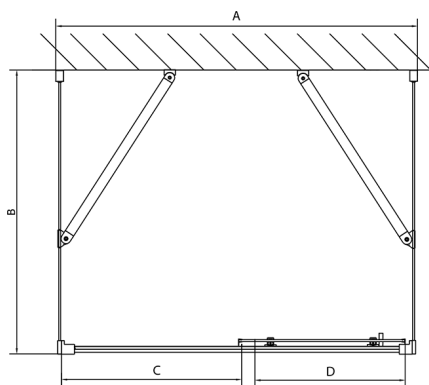

# EASY screen three sides 1200x900mm, L/R variant, glass Brick

**Order code:** EL1238EL3338EL3338

**Size**

Width: 1200 mm  
 Height: 1900 mm  
 Depth: 900 mm

**Properties**

Warranty: 2 years

## Technical sheet

	B
EL3138	680-700
EL3238	780-800
EL3338	880-900
EL3438	980-1000

	A	C	D
EL1138	1090-1130	500	430
EL1238	1190-1230	530	480