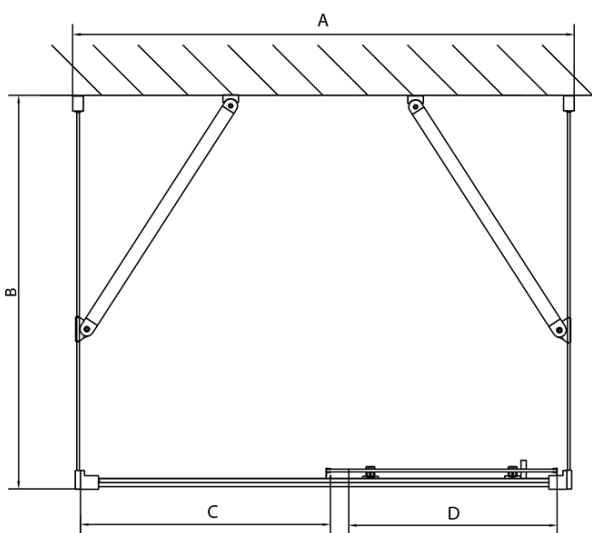

## Size

**Width:** 1200 mm  
**Height:** 1900 mm  
**Depth:** 800 mm

## Properties

**Profile colour:** Chrome - polished aluminum  
**Shape:** 3-piece shower enclosures  
**Type of opening:** Sliding door  
**Opening direction:** Versatile  
**Opening width:** 480 mm  
**Glass colour:** BRICK glass  
**Glass thickness:** 6 mm  
**Properties:** Framed design  
**Weight / Piece:** 88.5 kg  
**Packaging:** 5 Piece  
**Warranty:** 2 years

Technical sheet

	B
EL3138	680-700
EL3238	780-800
EL3338	880-900
EL3438	980-1000

	A	C	D
EL1138	1090-1130	500	430
EL1238	1190-1230	530	480