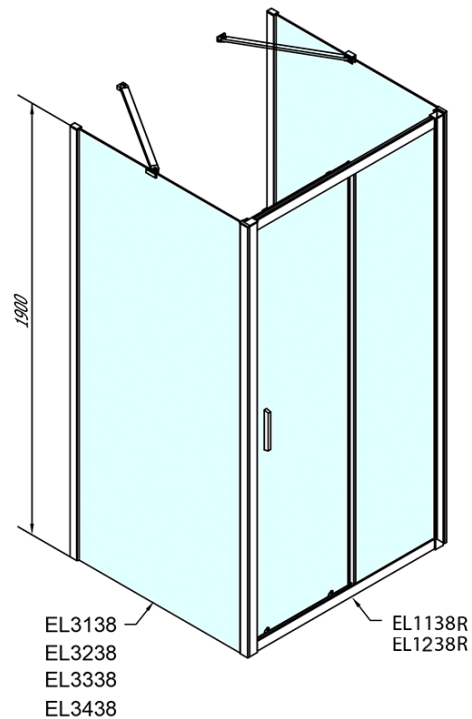

Technical sheet

	B
EL3138	680-700
EL3238	780-800
EL3338	880-900
EL3438	980-1000

	A	C	D
EL1138	1090-1130	500	430
EL1238	1190-1230	530	480