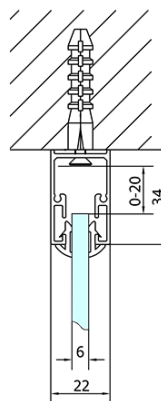

# EASY screen three sides 1200x800mm, L/R variant, glass Brick

**Order code:** EL1238EL3238EL3238

## Size

**Width:** 1200 mm  
**Height:** 1900 mm  
**Depth:** 800 mm

## Properties

**Profile colour:** Chrome - polished aluminum  
**Shape:** 3-piece shower enclosures  
**Type of opening:** Sliding door  
**Opening direction:** Versatile  
**Opening width:** 480 mm  
**Glass colour:** BRICK glass  
**Glass thickness:** 6 mm  
**Properties:** Framed design  
**Weight / Piece:** 88.5 kg  
**Packaging:** 5 Piece  
**Warranty:** 2 years

Technical sheet

	B
EL3138	680-700
EL3238	780-800
EL3338	880-900
EL3438	980-1000

	A	C	D
EL1138	1090-1130	500	430
EL1238	1190-1230	530	480