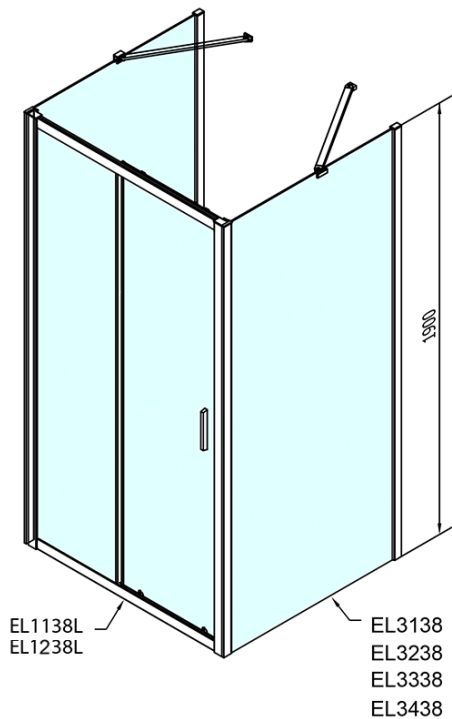

Technical sheet

	B
EL3138	680-700
EL3238	780-800
EL3338	880-900
EL3438	980-1000

	A	C	D
EL1138	1090-1130	500	430
EL1238	1190-1230	530	480