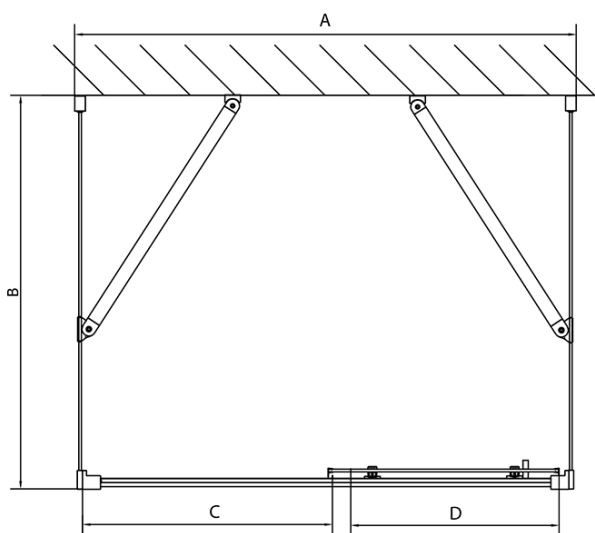

EASY screen three sides 1200x800mm, L/R variant, glass Brick

Order code: EL1238EL3238EL3238

Basic information

Brand: Polysan
Series: EASY

Size

Width: 1200 mm
Height: 1900 mm
Depth: 800 mm

Properties

Profile colour: Chrome - polished aluminum
Shape: 3-piece shower enclosures
Type of opening: Sliding door
Opening direction: Versatile
Opening width: 480 mm
Glass colour: BRICK glass
Glass thickness: 6 mm
Properties: Framed design
Weight / Piece: 88.5 kg
Packaging: 5 Piece
Warranty: 2 years

Technical sheet

	B
EL3138	680-700
EL3238	780-800
EL3338	880-900
EL3438	980-1000

	A	C	D
EL1138	1090-1130	500	430
EL1238	1190-1230	530	480