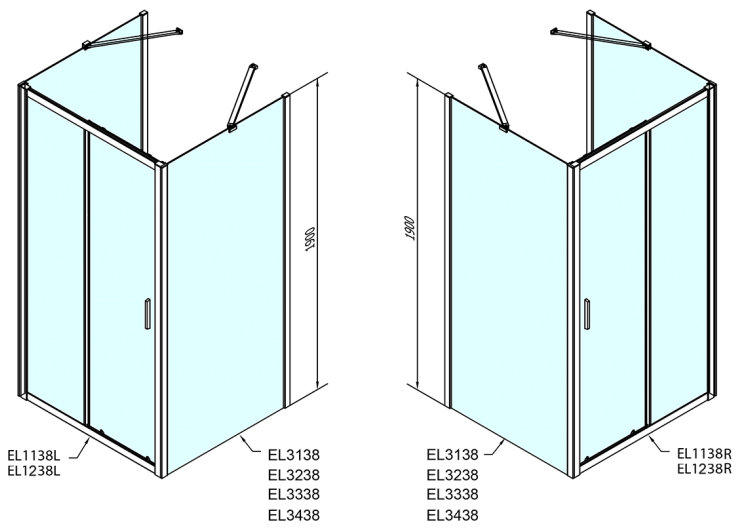

EASY screen three sides 1200x800mm, L/R variant, glass Brick

Order code: EL1238EL3238EL3238

Size

Width: 1200 mm
 Height: 1900 mm
 Depth: 800 mm

Properties

Warranty: 2 years

Technical sheet

	B
EL3138	680-700
EL3238	780-800
EL3338	880-900
EL3438	980-1000

	A	C	D
EL1138	1090-1130	500	430
EL1238	1190-1230	530	480