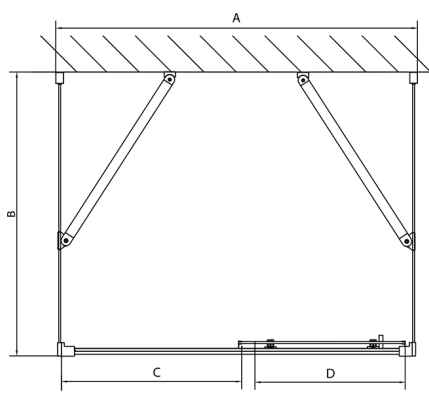

EASY screen three sides 1200x800mm, L/R variant, glass Brick

Order code: EL1238EL3238EL3238

Size

Width: 1200 mm
 Height: 1900 mm
 Depth: 800 mm

Properties

Warranty: 2 years

Technical sheet

	B
EL3138	680-700
EL3238	780-800
EL3338	880-900
EL3438	980-1000

	A	C	D
EL1138	1090-1130	500	430
EL1238	1190-1230	530	480