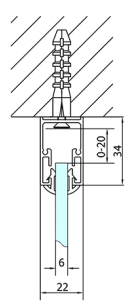

EASY screen three sides 1200x800mm, L/R variant, glass Brick

Order code: EL1238EL3238EL3238

Size

Width: 1200 mm
 Height: 1900 mm
 Depth: 800 mm

Properties

Warranty: 2 years

Technical sheet

	B
EL3138	680-700
EL3238	780-800
EL3338	880-900
EL3438	980-1000

	A	C	D
EL1138	1090-1130	500	430
EL1238	1190-1230	530	480