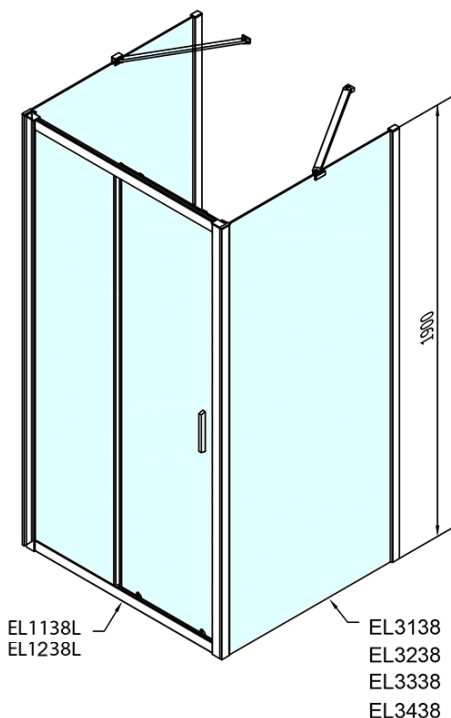

EASY screen three sides 1200x700mm, L/R variant, glass Brick

Order code: EL1238EL3138EL3138

Basic information

Brand: Polysan
Series: EASY

Size

Width: 1200 mm
Height: 1900 mm
Depth: 700 mm

Properties

Profile colour: Chrome - polished aluminum
Shape: 3-piece shower enclosures
Type of opening: Sliding door
Opening direction: Versatile
Opening width: 480 mm
Glass colour: BRICK glass
Glass thickness: 6 mm
Properties: Framed design
Weight / Piece: 82.5 kg
Packaging: 5 Piece
Warranty: 2 years

Technical sheet

	B
EL3138	680-700
EL3238	780-800
EL3338	880-900
EL3438	980-1000

	A	C	D
EL1138	1090-1130	500	430
EL1238	1190-1230	530	480