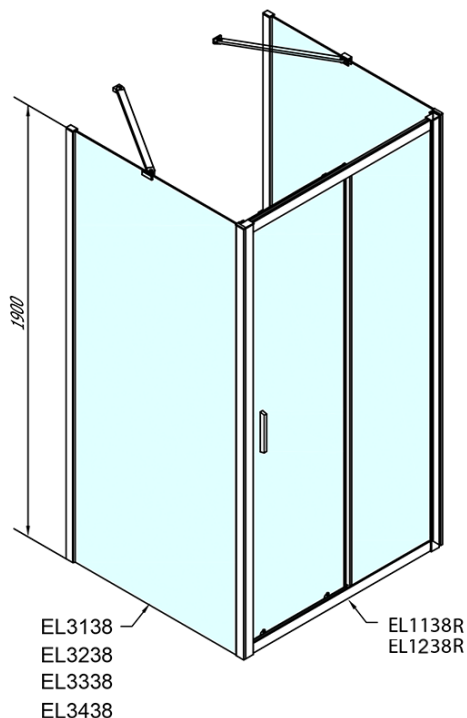

EASY screen three sides 1200x700mm, L/R variant, glass Brick

Order code: EL1238EL3138EL3138

Basic information

Brand: Polysan
Series: EASY

Size

Width: 1200 mm
Height: 1900 mm
Depth: 700 mm

Properties

Profile colour: Chrome - polished aluminum
Shape: 3-piece shower enclosures
Type of opening: Sliding door
Opening direction: Versatile
Opening width: 480 mm
Glass colour: BRICK glass
Glass thickness: 6 mm
Properties: Framed design
Weight / Piece: 82.5 kg
Packaging: 5 Piece
Warranty: 2 years

Technical sheet

	B
EL3138	680-700
EL3238	780-800
EL3338	880-900
EL3438	980-1000

	A	C	D
EL1138	1090-1130	500	430
EL1238	1190-1230	530	480