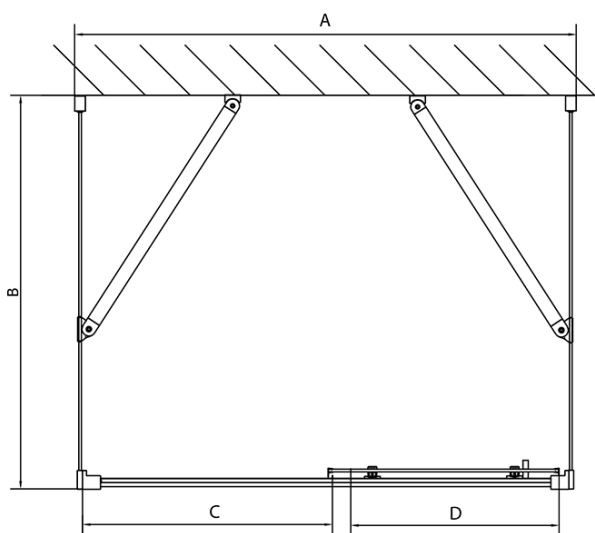

EASY screen three sides 1200x700mm, L/R variant, glass Brick

Order code: EL1238EL3138EL3138

Basic information

Brand: Polysan
Series: EASY

Size

Width: 1200 mm
Height: 1900 mm
Depth: 700 mm

Properties

Profile colour: Chrome - polished aluminum
Shape: 3-piece shower enclosures
Type of opening: Sliding door
Opening direction: Versatile
Opening width: 480 mm
Glass colour: BRICK glass
Glass thickness: 6 mm
Properties: Framed design
Weight / Piece: 82.5 kg
Packaging: 5 Piece
Warranty: 2 years

Technical sheet

	B
EL3138	680-700
EL3238	780-800
EL3338	880-900
EL3438	980-1000

	A	C	D
EL1138	1090-1130	500	430
EL1238	1190-1230	530	480