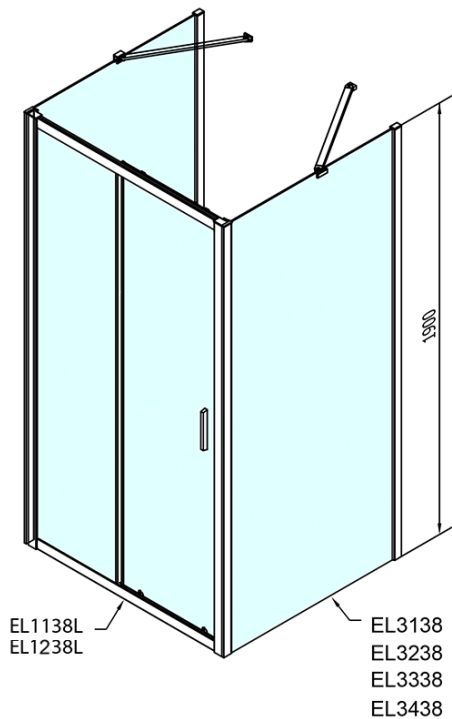

EASY screen three sides 1200x700mm, L/R variant, glass Brick

Order code: EL1238EL3138EL3138

Basic information

Brand: Polysan
Series: EASY

Size

Width: 1200 mm
Height: 1900 mm
Depth: 700 mm

Properties

Profile colour: Chrome - polished aluminum
Shape: 3-piece shower enclosures
Type of opening: Sliding door
Opening direction: Versatile
Opening width: 480 mm
Glass colour: BRICK glass
Glass thickness: 6 mm
Properties: Framed design
Weight / Piece: 82.5 kg
Packaging: 5 Piece
Warranty: 2 years

Technical sheet

	B
EL3138	680-700
EL3238	780-800
EL3338	880-900
EL3438	980-1000

	A	C	D
EL1138	1090-1130	500	430
EL1238	1190-1230	530	480