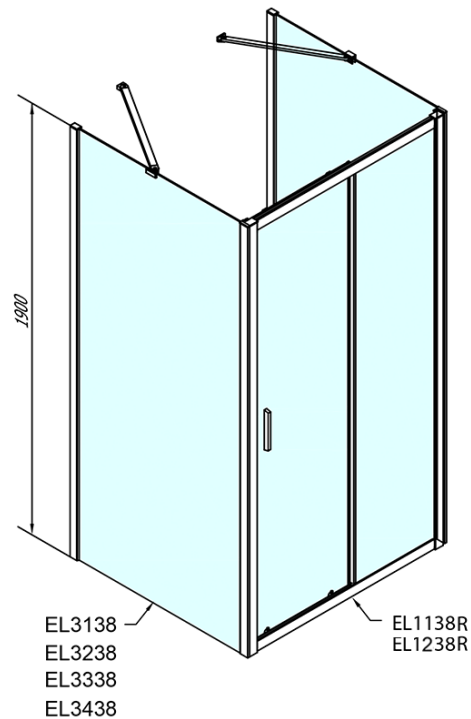

EASY screen three sides 1200x700mm, L/R variant, glass Brick

Order code: EL1238EL3138EL3138

Basic information

Brand: Polysan
Series: EASY

Size

Width: 1200 mm
Height: 1900 mm
Depth: 700 mm

Properties

Profile colour: Chrome - polished aluminum
Shape: 3-piece shower enclosures
Type of opening: Sliding door
Opening direction: Versatile
Opening width: 480 mm
Glass colour: BRICK glass
Glass thickness: 6 mm
Properties: Framed design
Weight / Piece: 82.5 kg
Packaging: 5 Piece
Warranty: 2 years

Technical sheet

	B
EL3138	680-700
EL3238	780-800
EL3338	880-900
EL3438	980-1000

	A	C	D
EL1138	1090-1130	500	430
EL1238	1190-1230	530	480