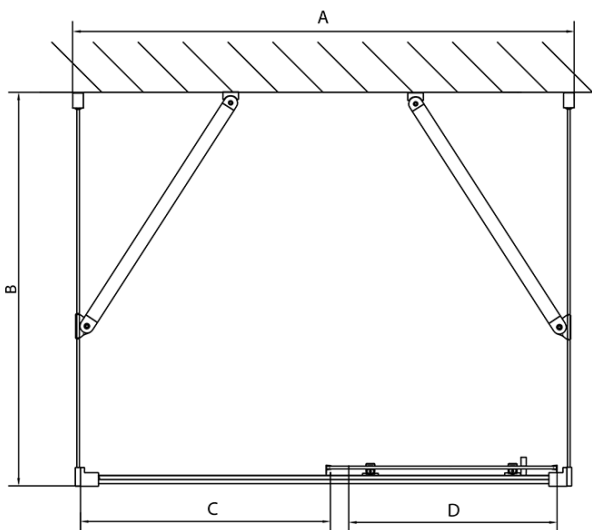

EASY screen three sides 1200x700mm, L/R variant, glass Brick

Order code: EL1238EL3138EL3138

Basic information

Brand: Polysan
Series: EASY

Size

Width: 1200 mm
Height: 1900 mm
Depth: 700 mm

Properties

Profile colour: Chrome - polished aluminum
Shape: 3-piece shower enclosures
Type of opening: Sliding door
Opening direction: Versatile
Opening width: 480 mm
Glass colour: BRICK glass
Glass thickness: 6 mm
Properties: Framed design
Weight / Piece: 82.5 kg
Packaging: 5 Piece
Warranty: 2 years

Technical sheet

	B
EL3138	680-700
EL3238	780-800
EL3338	880-900
EL3438	980-1000

	A	C	D
EL1138	1090-1130	500	430
EL1238	1190-1230	530	480