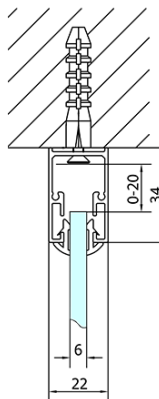

EASY screen three sides 1200x700mm, L/R variant, glass Brick

Order code: EL1238EL3138EL3138

Basic information

Brand: Polysan
Series: EASY

Size

Width: 1200 mm
Height: 1900 mm
Depth: 700 mm

Properties

Profile colour: Chrome - polished aluminum
Shape: 3-piece shower enclosures
Type of opening: Sliding door
Opening direction: Versatile
Opening width: 480 mm
Glass colour: BRICK glass
Glass thickness: 6 mm
Properties: Framed design
Weight / Piece: 82.5 kg
Packaging: 5 Piece
Warranty: 2 years

Technical sheet

	B
EL3138	680-700
EL3238	780-800
EL3338	880-900
EL3438	980-1000

	A	C	D
EL1138	1090-1130	500	430
EL1238	1190-1230	530	480