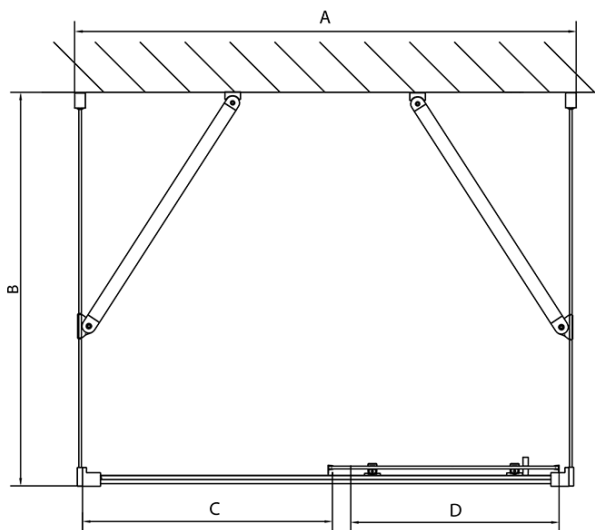

EASY screen three sides 1200x700mm, L/R variant, glass Brick

Order code: EL1238EL3138EL3138

Basic information

Brand: Polysan
Series: EASY

Size

Width: 1200 mm
Height: 1900 mm
Depth: 700 mm

Properties

Profile colour: Chrome - polished aluminum
Shape: 3-piece shower enclosures
Type of opening: Sliding door
Opening direction: Versatile
Opening width: 480 mm
Glass colour: BRICK glass
Glass thickness: 6 mm
Properties: Framed design
Weight / Piece: 82.5 kg
Packaging: 5 Piece
Warranty: 2 years

Technical sheet

	B
EL3138	680-700
EL3238	780-800
EL3338	880-900
EL3438	980-1000

	A	C	D
EL1138	1090-1130	500	430
EL1238	1190-1230	530	480