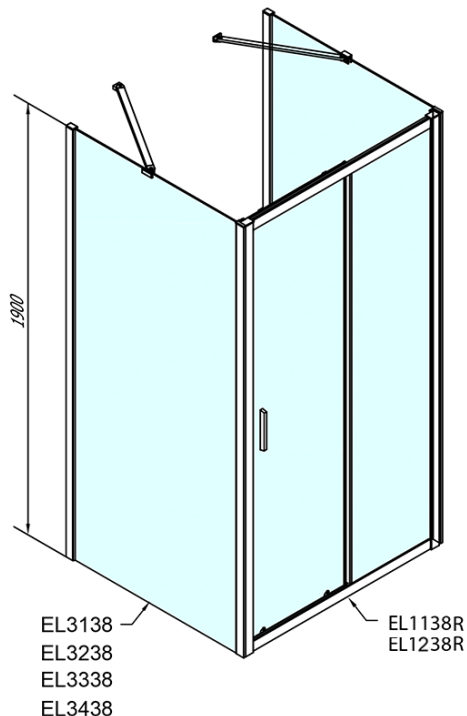

Technical sheet

	B
EL3138	680-700
EL3238	780-800
EL3338	880-900
EL3438	980-1000

	A	C	D
EL1138	1090-1130	500	430
EL1238	1190-1230	530	480