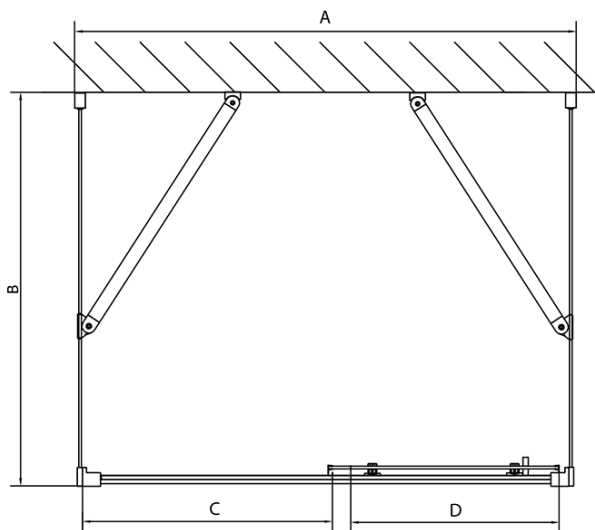

## Size

**Width:** 1200 mm  
**Height:** 1900 mm  
**Depth:** 700 mm

## Properties

**Profile colour:** Chrome - polished aluminum  
**Shape:** 3-piece shower enclosures  
**Type of opening:** Sliding door  
**Opening direction:** Versatile  
**Opening width:** 480 mm  
**Glass colour:** BRICK glass  
**Glass thickness:** 6 mm  
**Properties:** Framed design  
**Weight / Piece:** 82.5 kg  
**Packaging:** 5 Piece  
**Warranty:** 2 years

Technical sheet

	B
EL3138	680-700
EL3238	780-800
EL3338	880-900
EL3438	980-1000

	A	C	D
EL1138	1090-1130	500	430
EL1238	1190-1230	530	480