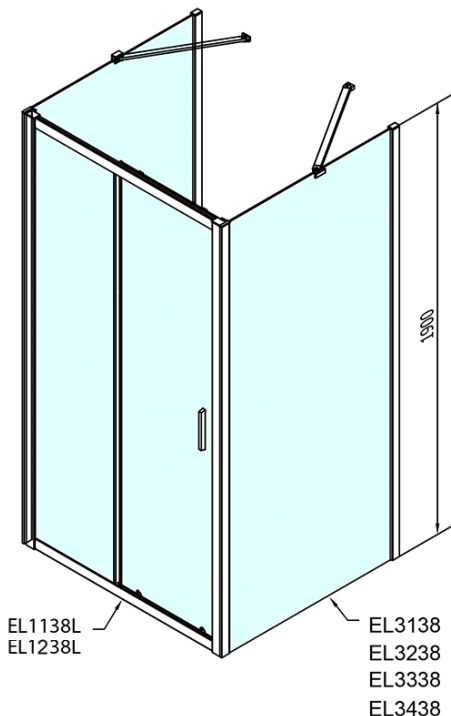

Technical sheet

	B
EL3138	680-700
EL3238	780-800
EL3338	880-900
EL3438	980-1000

	A	C	D
EL1138	1090-1130	500	430
EL1238	1190-1230	530	480