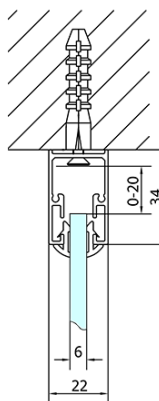

## Size

**Width:** 1200 mm  
**Height:** 1900 mm  
**Depth:** 700 mm

## Properties

**Profile colour:** Chrome - polished aluminum  
**Shape:** 3-piece shower enclosures  
**Type of opening:** Sliding door  
**Opening direction:** Versatile  
**Opening width:** 480 mm  
**Glass colour:** BRICK glass  
**Glass thickness:** 6 mm  
**Properties:** Framed design  
**Weight / Piece:** 82.5 kg  
**Packaging:** 5 Piece  
**Warranty:** 2 years

Technical sheet

	B
EL3138	680-700
EL3238	780-800
EL3338	880-900
EL3438	980-1000

	A	C	D
EL1138	1090-1130	500	430
EL1238	1190-1230	530	480