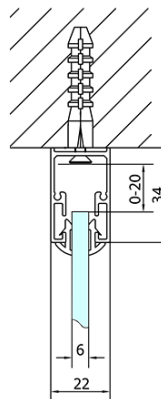

EASY screen three sides 1100x1000mm, L/R variant, glass Brick

Order code: EL1138EL3438EL3438

Basic information

Brand: Polysan
Series: EASY

Size

Width: 1100 mm
Height: 1900 mm
Depth: 1000 mm

Properties

Profile colour: Chrome - polished aluminum
Shape: 3-piece shower enclosures
Type of opening: Sliding door
Opening direction: Versatile
Opening width: 430 mm
Glass colour: BRICK glass
Glass thickness: 6 mm
Properties: Framed design
Weight / Piece: 97.5 kg
Packaging: 5 Piece
Warranty: 2 years

Technical sheet

	B
EL3138	680-700
EL3238	780-800
EL3338	880-900
EL3438	980-1000

	A	C	D
EL1138	1090-1130	500	430
EL1238	1190-1230	530	480