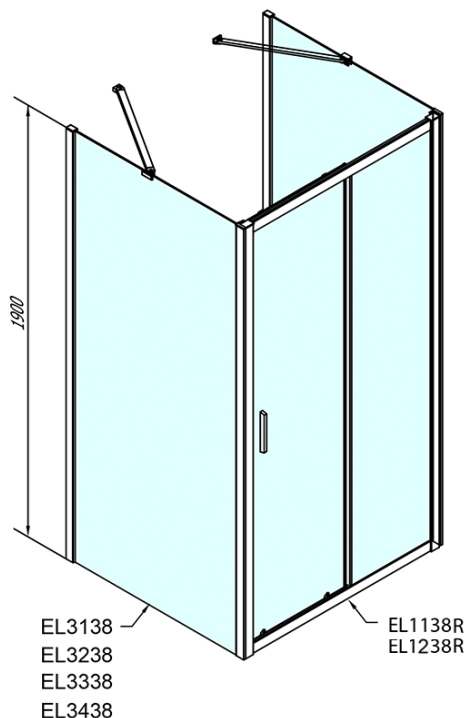

EASY screen three sides 1100x1000mm, L/R variant, glass Brick

Order code: EL1138EL3438EL3438

Basic information

Brand: Polysan
Series: EASY

Size

Width: 1100 mm
Height: 1900 mm
Depth: 1000 mm

Properties

Profile colour: Chrome - polished aluminum
Shape: 3-piece shower enclosures
Type of opening: Sliding door
Opening direction: Versatile
Opening width: 430 mm
Glass colour: BRICK glass
Glass thickness: 6 mm
Properties: Framed design
Weight / Piece: 97.5 kg
Packaging: 5 Piece
Warranty: 2 years

Technical sheet

	B
EL3138	680-700
EL3238	780-800
EL3338	880-900
EL3438	980-1000

	A	C	D
EL1138	1090-1130	500	430
EL1238	1190-1230	530	480