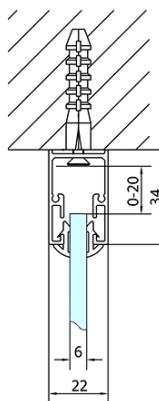

EASY screen three sides 1100x1000mm, L/R variant, glass Brick

Order code: EL1138EL3438EL3438

Basic information

Brand: Polysan
Series: EASY

Size

Width: 1100 mm
Height: 1900 mm
Depth: 1000 mm

Properties

Profile colour: Chrome - polished aluminum
Shape: 3-piece shower enclosures
Type of opening: Sliding door
Opening direction: Versatile
Opening width: 430 mm
Glass colour: BRICK glass
Glass thickness: 6 mm
Properties: Framed design
Weight / Piece: 97.5 kg
Packaging: 5 Piece
Warranty: 2 years

Technical sheet

	B
EL3138	680-700
EL3238	780-800
EL3338	880-900
EL3438	980-1000

	A	C	D
EL1138	1090-1130	500	430
EL1238	1190-1230	530	480