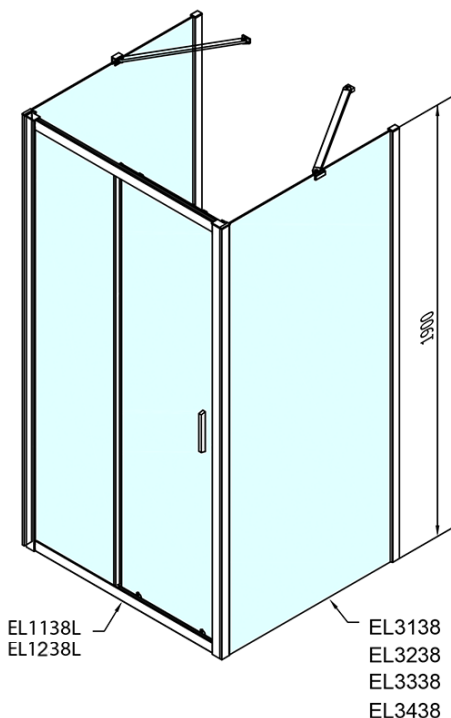

EASY screen three sides 1100x1000mm, L/R variant, glass Brick

Order code: EL1138EL3438EL3438

Basic information

Brand: Polysan
Series: EASY

Size

Width: 1100 mm
Height: 1900 mm
Depth: 1000 mm

Properties

Profile colour: Chrome - polished aluminum
Shape: 3-piece shower enclosures
Type of opening: Sliding door
Opening direction: Versatile
Opening width: 430 mm
Glass colour: BRICK glass
Glass thickness: 6 mm
Properties: Framed design
Weight / Piece: 97.5 kg
Packaging: 5 Piece
Warranty: 2 years

Technical sheet

	B
EL3138	680-700
EL3238	780-800
EL3338	880-900
EL3438	980-1000

	A	C	D
EL1138	1090-1130	500	430
EL1238	1190-1230	530	480