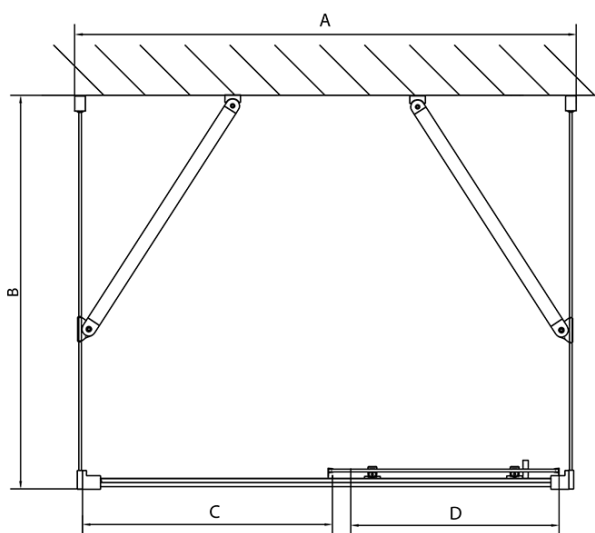

EASY screen three sides 1100x1000mm, L/R variant, glass Brick

Order code: EL1138EL3438EL3438

Basic information

Brand: Polysan
Series: EASY

Size

Width: 1100 mm
Height: 1900 mm
Depth: 1000 mm

Properties

Profile colour: Chrome - polished aluminum
Shape: 3-piece shower enclosures
Type of opening: Sliding door
Opening direction: Versatile
Opening width: 430 mm
Glass colour: BRICK glass
Glass thickness: 6 mm
Properties: Framed design
Weight / Piece: 97.5 kg
Packaging: 5 Piece
Warranty: 2 years

Technical sheet

	B
EL3138	680-700
EL3238	780-800
EL3338	880-900
EL3438	980-1000

	A	C	D
EL1138	1090-1130	500	430
EL1238	1190-1230	530	480