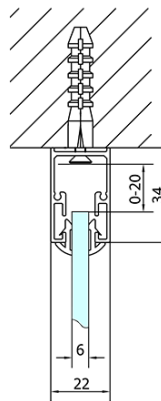

EASY screen three sides 1100x1000mm, L/R variant, glass Brick

Order code: EL1138EL3438EL3438

Basic information

Brand: Polysan
Series: EASY

Size

Width: 1100 mm
Height: 1900 mm
Depth: 1000 mm

Properties

Profile colour: Chrome - polished aluminum
Shape: 3-piece shower enclosures
Type of opening: Sliding door
Opening direction: Versatile
Opening width: 430 mm
Glass colour: BRICK glass
Glass thickness: 6 mm
Properties: Framed design
Weight / Piece: 97.5 kg
Packaging: 5 Piece
Warranty: 2 years

Technical sheet

	B
EL3138	680-700
EL3238	780-800
EL3338	880-900
EL3438	980-1000

	A	C	D
EL1138	1090-1130	500	430
EL1238	1190-1230	530	480