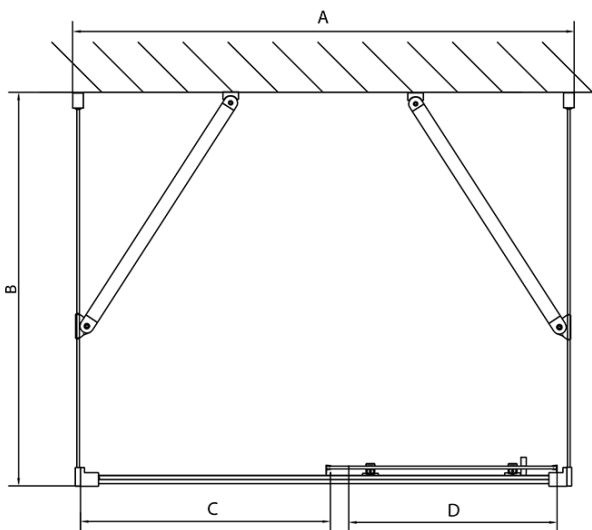

EASY screen three sides 1100x1000mm, L/R variant, glass Brick

Order code: EL1138EL3438EL3438

Basic information

Brand: Polysan
Series: EASY

Size

Width: 1100 mm
Height: 1900 mm
Depth: 1000 mm

Properties

Profile colour: Chrome - polished aluminum
Shape: 3-piece shower enclosures
Type of opening: Sliding door
Opening direction: Versatile
Opening width: 430 mm
Glass colour: BRICK glass
Glass thickness: 6 mm
Properties: Framed design
Weight / Piece: 97.5 kg
Packaging: 5 Piece
Warranty: 2 years

Technical sheet

	B
EL3138	680-700
EL3238	780-800
EL3338	880-900
EL3438	980-1000

	A	C	D
EL1138	1090-1130	500	430
EL1238	1190-1230	530	480