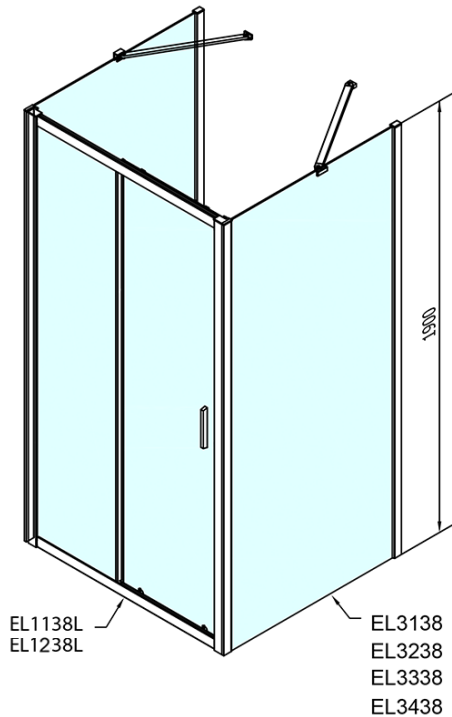

EASY screen three sides 1100x1000mm, L/R variant, glass Brick

Order code: EL1138EL3438EL3438

Basic information

Brand: Polysan
Series: EASY

Size

Width: 1100 mm
Height: 1900 mm
Depth: 1000 mm

Properties

Profile colour: Chrome - polished aluminum
Shape: 3-piece shower enclosures
Type of opening: Sliding door
Opening direction: Versatile
Opening width: 430 mm
Glass colour: BRICK glass
Glass thickness: 6 mm
Properties: Framed design
Weight / Piece: 97.5 kg
Packaging: 5 Piece
Warranty: 2 years

Technical sheet

	B
EL3138	680-700
EL3238	780-800
EL3338	880-900
EL3438	980-1000

	A	C	D
EL1138	1090-1130	500	430
EL1238	1190-1230	530	480