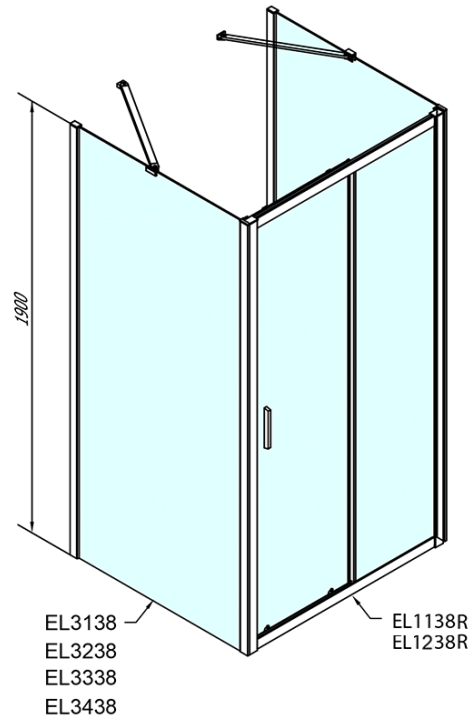

EASY screen three sides 1100x1000mm, L/R variant, glass Brick

Order code: EL1138EL3438EL3438

Basic information

Brand: Polysan
Series: EASY

Size

Width: 1100 mm
Height: 1900 mm
Depth: 1000 mm

Properties

Profile colour: Chrome - polished aluminum
Shape: 3-piece shower enclosures
Type of opening: Sliding door
Opening direction: Versatile
Opening width: 430 mm
Glass colour: BRICK glass
Glass thickness: 6 mm
Properties: Framed design
Weight / Piece: 97.5 kg
Packaging: 5 Piece
Warranty: 2 years

Technical sheet

	B
EL3138	680-700
EL3238	780-800
EL3338	880-900
EL3438	980-1000

	A	C	D
EL1138	1090-1130	500	430
EL1238	1190-1230	530	480