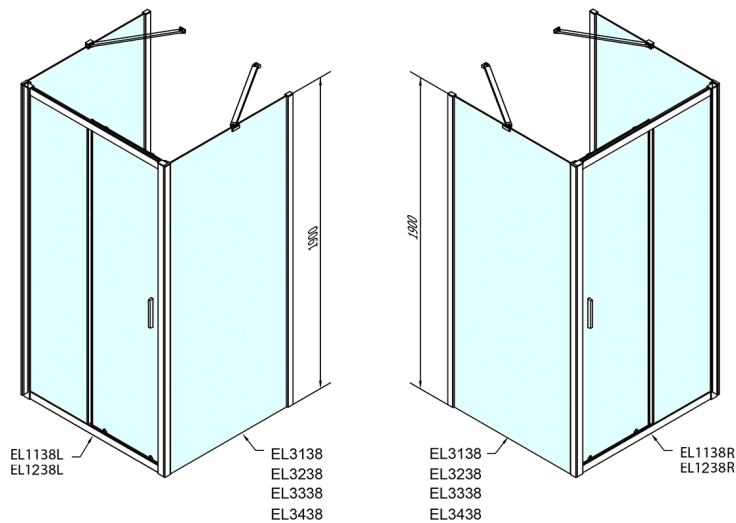

## EASY screen three sides 1100x1000mm, L/R variant, glass Brick

Order code: EL1138EL3438EL3438

### Size

Width: 1100 mm  
 Height: 1900 mm  
 Depth: 1000 mm

## Technical sheet

	B
EL3138	680-700
EL3238	780-800
EL3338	880-900
EL3438	980-1000

	A	C	D
EL1138	1090-1130	500	430
EL1238	1190-1230	530	480