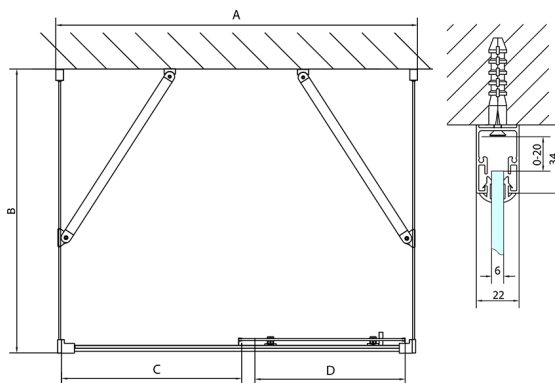

## EASY screen three sides 1100x1000mm, L/R variant, glass Brick

Order code: EL1138EL3438EL3438

### Size

Width: 1100 mm  
 Height: 1900 mm  
 Depth: 1000 mm

## Technical sheet

	B
EL3138	680-700
EL3238	780-800
EL3338	880-900
EL3438	980-1000

	A	C	D
EL1138	1090-1130	500	430
EL1238	1190-1230	530	480