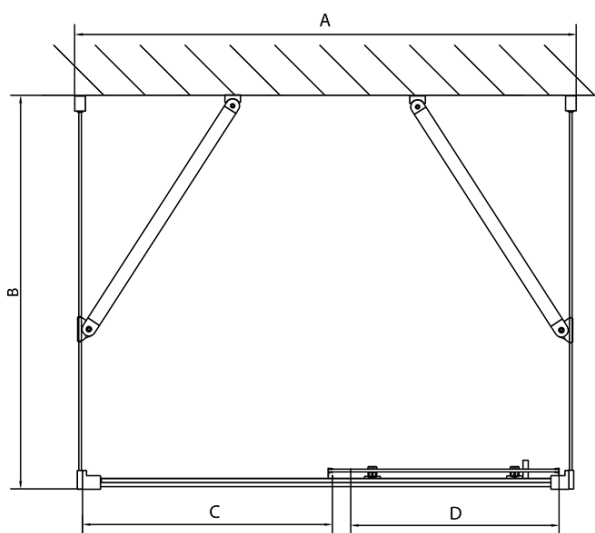

EASY screen three sides 1100x900mm, L/R variant, glass Brick

Order code: EL1138EL3338EL3338

Basic information

Brand: Polysan
Series: EASY

Size

Width: 1100 mm
Height: 1900 mm
Depth: 900 mm

Properties

Profile colour: Chrome - polished aluminum
Shape: 3-piece shower enclosures
Type of opening: Sliding door
Opening direction: Versatile
Opening width: 430 mm
Glass colour: BRICK glass
Glass thickness: 6 mm
Properties: Framed design
Weight / Piece: 91.5 kg
Packaging: 5 Piece
Warranty: 2 years

Technical sheet

	B
EL3138	680-700
EL3238	780-800
EL3338	880-900
EL3438	980-1000

	A	C	D
EL1138	1090-1130	500	430
EL1238	1190-1230	530	480