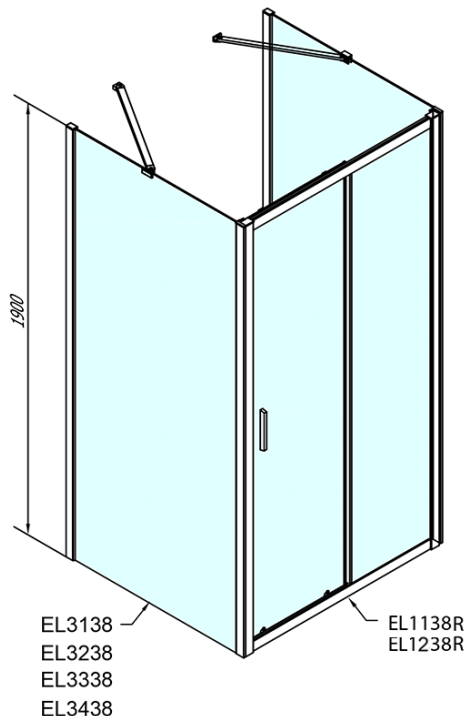

EASY screen three sides 1100x900mm, L/R variant, glass Brick

Order code: EL1138EL3338EL3338

Basic information

Brand: Polysan
Series: EASY

Size

Width: 1100 mm
Height: 1900 mm
Depth: 900 mm

Properties

Profile colour: Chrome - polished aluminum
Shape: 3-piece shower enclosures
Type of opening: Sliding door
Opening direction: Versatile
Opening width: 430 mm
Glass colour: BRICK glass
Glass thickness: 6 mm
Properties: Framed design
Weight / Piece: 91.5 kg
Packaging: 5 Piece
Warranty: 2 years

Technical sheet

	B
EL3138	680-700
EL3238	780-800
EL3338	880-900
EL3438	980-1000

	A	C	D
EL1138	1090-1130	500	430
EL1238	1190-1230	530	480