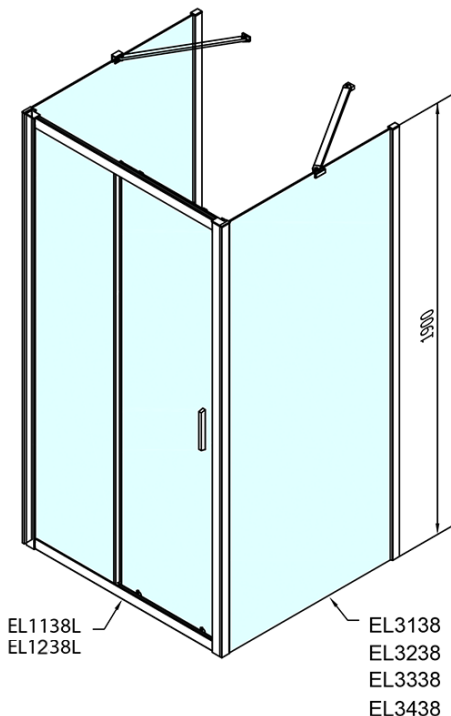

EASY screen three sides 1100x900mm, L/R variant, glass Brick

Order code: EL1138EL3338EL3338

Basic information

Brand: Polysan
Series: EASY

Size

Width: 1100 mm
Height: 1900 mm
Depth: 900 mm

Properties

Profile colour: Chrome - polished aluminum
Shape: 3-piece shower enclosures
Type of opening: Sliding door
Opening direction: Versatile
Opening width: 430 mm
Glass colour: BRICK glass
Glass thickness: 6 mm
Properties: Framed design
Weight / Piece: 91.5 kg
Packaging: 5 Piece
Warranty: 2 years

Technical sheet

	B
EL3138	680-700
EL3238	780-800
EL3338	880-900
EL3438	980-1000

	A	C	D
EL1138	1090-1130	500	430
EL1238	1190-1230	530	480