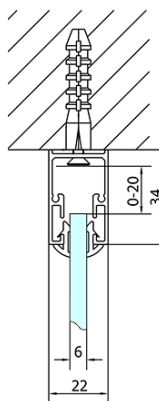

EASY screen three sides 1100x900mm, L/R variant, glass Brick

Order code: EL1138EL3338EL3338

Basic information

Brand: Polysan
Series: EASY

Size

Width: 1100 mm
Height: 1900 mm
Depth: 900 mm

Properties

Profile colour: Chrome - polished aluminum
Shape: 3-piece shower enclosures
Type of opening: Sliding door
Opening direction: Versatile
Opening width: 430 mm
Glass colour: BRICK glass
Glass thickness: 6 mm
Properties: Framed design
Weight / Piece: 91.5 kg
Packaging: 5 Piece
Warranty: 2 years

Technical sheet

	B
EL3138	680-700
EL3238	780-800
EL3338	880-900
EL3438	980-1000

	A	C	D
EL1138	1090-1130	500	430
EL1238	1190-1230	530	480