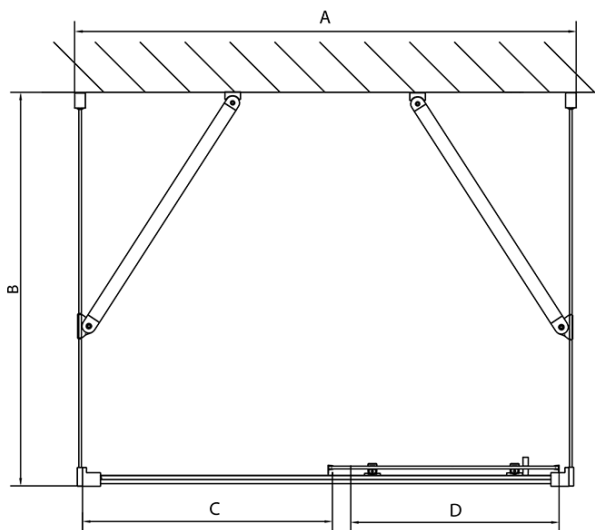

EASY screen three sides 1100x900mm, L/R variant, glass Brick

Order code: EL1138EL3338EL3338

Basic information

Brand: Polysan
Series: EASY

Size

Width: 1100 mm
Height: 1900 mm
Depth: 900 mm

Properties

Profile colour: Chrome - polished aluminum
Shape: 3-piece shower enclosures
Type of opening: Sliding door
Opening direction: Versatile
Opening width: 430 mm
Glass colour: BRICK glass
Glass thickness: 6 mm
Properties: Framed design
Weight / Piece: 91.5 kg
Packaging: 5 Piece
Warranty: 2 years

Technical sheet

	B
EL3138	680-700
EL3238	780-800
EL3338	880-900
EL3438	980-1000

	A	C	D
EL1138	1090-1130	500	430
EL1238	1190-1230	530	480