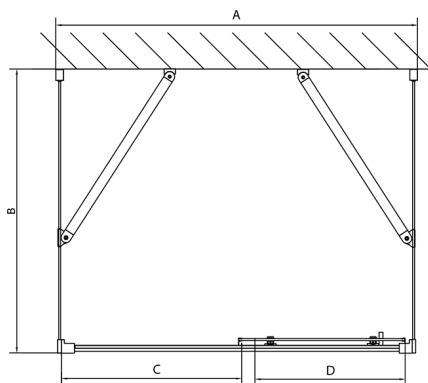

EASY screen three sides 1100x900mm, L/R variant, glass Brick

Order code: EL1138EL3338EL3338

Size

Width: 1100 mm
 Height: 1900 mm
 Depth: 900 mm

Properties

Warranty: 2 years

Technical sheet

	B
EL3138	680-700
EL3238	780-800
EL3338	880-900
EL3438	980-1000

	A	C	D
EL1138	1090-1130	500	430
EL1238	1190-1230	530	480