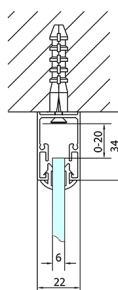

EASY screen three sides 1100x900mm, L/R variant, glass Brick

Order code: EL1138EL3338EL3338

Size

Width: 1100 mm
 Height: 1900 mm
 Depth: 900 mm

Properties

Warranty: 2 years

Technical sheet

	B
EL3138	680-700
EL3238	780-800
EL3338	880-900
EL3438	980-1000

	A	C	D
EL1138	1090-1130	500	430
EL1238	1190-1230	530	480