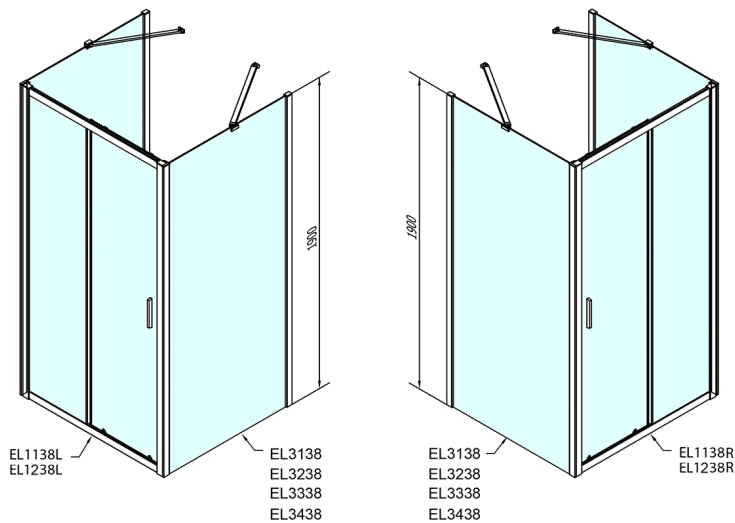

EASY screen three sides 1100x900mm, L/R variant, glass Brick

Order code: EL1138EL3338EL3338

Size

Width: 1100 mm
 Height: 1900 mm
 Depth: 900 mm

Properties

Warranty: 2 years

Technical sheet

	B
EL3138	680-700
EL3238	780-800
EL3338	880-900
EL3438	980-1000

	A	C	D
EL1138	1090-1130	500	430
EL1238	1190-1230	530	480