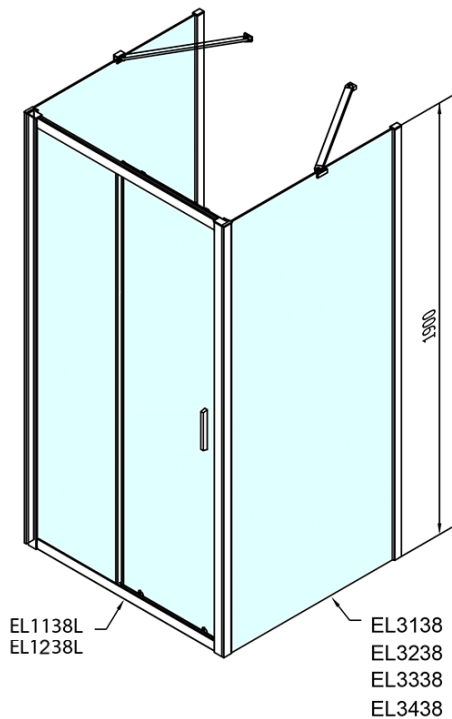

EASY screen three sides 1100x800mm, L/R variant, glass Brick

Order code: EL1138EL3238EL3238

Basic information

Brand: Polysan
Series: EASY

Size

Width: 1100 mm
Height: 1900 mm
Depth: 800 mm

Properties

Profile colour: Chrome - polished aluminum
Shape: 3-piece shower enclosures
Type of opening: Sliding door
Opening direction: Versatile
Opening width: 430 mm
Glass colour: BRICK glass
Glass thickness: 6 mm
Properties: Framed design
Weight / Piece: 85.5 kg
Packaging: 5 Piece
Warranty: 2 years

Technical sheet

	B
EL3138	680-700
EL3238	780-800
EL3338	880-900
EL3438	980-1000

	A	C	D
EL1138	1090-1130	500	430
EL1238	1190-1230	530	480