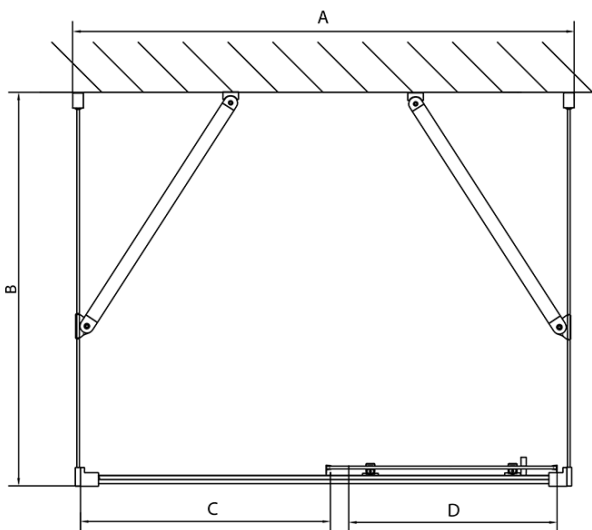

EASY screen three sides 1100x800mm, L/R variant, glass Brick

Order code: EL1138EL3238EL3238

Basic information

Brand: Polysan
Series: EASY

Size

Width: 1100 mm
Height: 1900 mm
Depth: 800 mm

Properties

Profile colour: Chrome - polished aluminum
Shape: 3-piece shower enclosures
Type of opening: Sliding door
Opening direction: Versatile
Opening width: 430 mm
Glass colour: BRICK glass
Glass thickness: 6 mm
Properties: Framed design
Weight / Piece: 85.5 kg
Packaging: 5 Piece
Warranty: 2 years

Technical sheet

	B
EL3138	680-700
EL3238	780-800
EL3338	880-900
EL3438	980-1000

	A	C	D
EL1138	1090-1130	500	430
EL1238	1190-1230	530	480