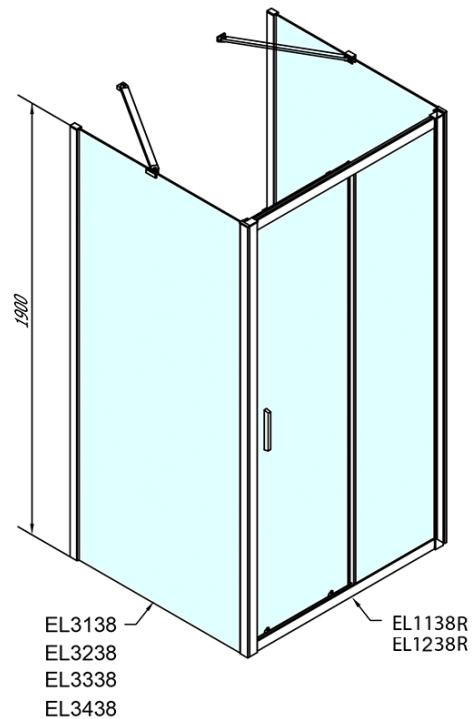

EASY screen three sides 1100x800mm, L/R variant, glass Brick

Order code: EL1138EL3238EL3238

Basic information

Brand: Polysan
Series: EASY

Size

Width: 1100 mm
Height: 1900 mm
Depth: 800 mm

Properties

Profile colour: Chrome - polished aluminum
Shape: 3-piece shower enclosures
Type of opening: Sliding door
Opening direction: Versatile
Opening width: 430 mm
Glass colour: BRICK glass
Glass thickness: 6 mm
Properties: Framed design
Weight / Piece: 85.5 kg
Packaging: 5 Piece
Warranty: 2 years

Technical sheet

	B
EL3138	680-700
EL3238	780-800
EL3338	880-900
EL3438	980-1000

	A	C	D
EL1138	1090-1130	500	430
EL1238	1190-1230	530	480