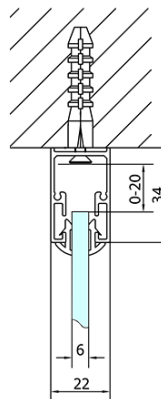

EASY screen three sides 1100x800mm, L/R variant, glass Brick

Order code: EL1138EL3238EL3238

Basic information

Brand: Polysan
Series: EASY

Size

Width: 1100 mm
Height: 1900 mm
Depth: 800 mm

Properties

Profile colour: Chrome - polished aluminum
Shape: 3-piece shower enclosures
Type of opening: Sliding door
Opening direction: Versatile
Opening width: 430 mm
Glass colour: BRICK glass
Glass thickness: 6 mm
Properties: Framed design
Weight / Piece: 85.5 kg
Packaging: 5 Piece
Warranty: 2 years

Technical sheet

	B
EL3138	680-700
EL3238	780-800
EL3338	880-900
EL3438	980-1000

	A	C	D
EL1138	1090-1130	500	430
EL1238	1190-1230	530	480