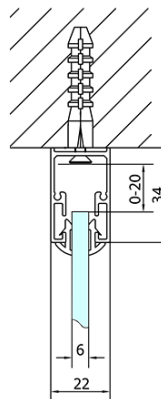

Technical sheet

	B
EL3138	680-700
EL3238	780-800
EL3338	880-900
EL3438	980-1000

	A	C	D
EL1138	1090-1130	500	430
EL1238	1190-1230	530	480