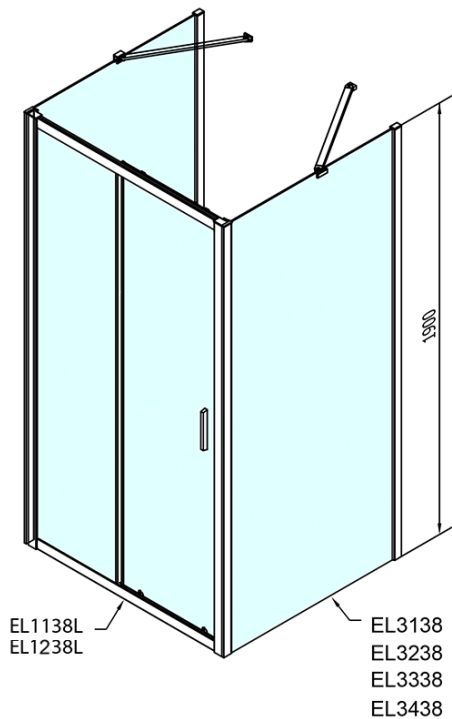

EASY screen three sides 1100x800mm, L/R variant, glass Brick

Order code: EL1138EL3238EL3238

Basic information

Brand: Polysan

Series: EASY

Size

Width: 1100 mm

Height: 1900 mm

Depth: 800 mm

Properties

Profile colour: Chrome - polished aluminum

Shape: 3-piece shower enclosures

Type of opening: Sliding door

Opening direction: Versatile

Opening width: 430 mm

Glass colour: BRICK glass

Glass thickness: 6 mm

Properties: Framed design

Weight / Piece: 85.5 kg

Packaging: 5 Piece

Warranty: 2 years

Technical sheet

	B
EL3138	680-700
EL3238	780-800
EL3338	880-900
EL3438	980-1000

	A	C	D
EL1138	1090-1130	500	430
EL1238	1190-1230	530	480