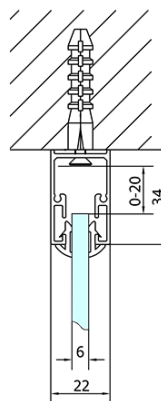

EASY screen three sides 1100x800mm, L/R variant, glass Brick

Order code: EL1138EL3238EL3238

Basic information

Brand: Polysan

Series: EASY

Size

Width: 1100 mm

Height: 1900 mm

Depth: 800 mm

Properties

Profile colour: Chrome - polished aluminum

Shape: 3-piece shower enclosures

Type of opening: Sliding door

Opening direction: Versatile

Opening width: 430 mm

Glass colour: BRICK glass

Glass thickness: 6 mm

Properties: Framed design

Weight / Piece: 85.5 kg

Packaging: 5 Piece

Warranty: 2 years

Technical sheet

	B
EL3138	680-700
EL3238	780-800
EL3338	880-900
EL3438	980-1000

	A	C	D
EL1138	1090-1130	500	430
EL1238	1190-1230	530	480