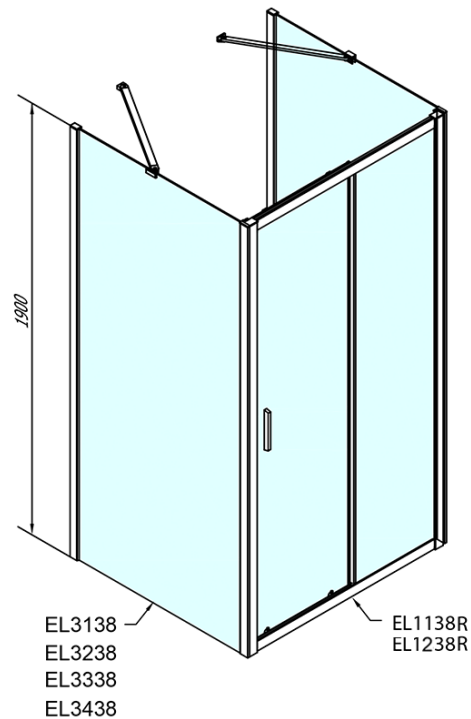

EASY screen three sides 1100x800mm, L/R variant, glass Brick

Order code: EL1138EL3238EL3238

Basic information

Brand: Polysan

Series: EASY

Size

Width: 1100 mm

Height: 1900 mm

Depth: 800 mm

Properties

Profile colour: Chrome - polished aluminum

Shape: 3-piece shower enclosures

Type of opening: Sliding door

Opening direction: Versatile

Opening width: 430 mm

Glass colour: BRICK glass

Glass thickness: 6 mm

Properties: Framed design

Weight / Piece: 85.5 kg

Packaging: 5 Piece

Warranty: 2 years

Technical sheet

	B
EL3138	680-700
EL3238	780-800
EL3338	880-900
EL3438	980-1000

	A	C	D
EL1138	1090-1130	500	430
EL1238	1190-1230	530	480