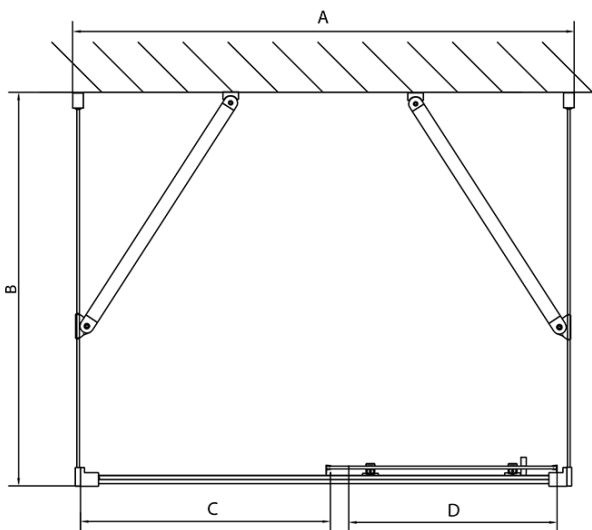

EASY screen three sides 1100x800mm, L/R variant, glass Brick

Order code: EL1138EL3238EL3238

Basic information

Brand: Polysan

Series: EASY

Size

Width: 1100 mm

Height: 1900 mm

Depth: 800 mm

Properties

Profile colour: Chrome - polished aluminum

Shape: 3-piece shower enclosures

Type of opening: Sliding door

Opening direction: Versatile

Opening width: 430 mm

Glass colour: BRICK glass

Glass thickness: 6 mm

Properties: Framed design

Weight / Piece: 85.5 kg

Packaging: 5 Piece

Warranty: 2 years

Technical sheet

	B
EL3138	680-700
EL3238	780-800
EL3338	880-900
EL3438	980-1000

	A	C	D
EL1138	1090-1130	500	430
EL1238	1190-1230	530	480