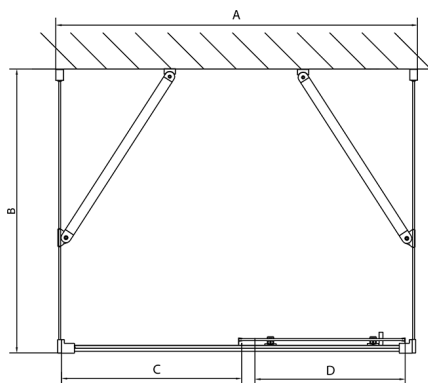

EASY screen three sides 1100x800mm, L/R variant, glass Brick

Order code: EL1138EL3238EL3238

Size

Width: 1100 mm
 Height: 1900 mm
 Depth: 800 mm

Properties

Warranty: 2 years

Technical sheet

	B
EL3138	680-700
EL3238	780-800
EL3338	880-900
EL3438	980-1000

	A	C	D
EL1138	1090-1130	500	430
EL1238	1190-1230	530	480