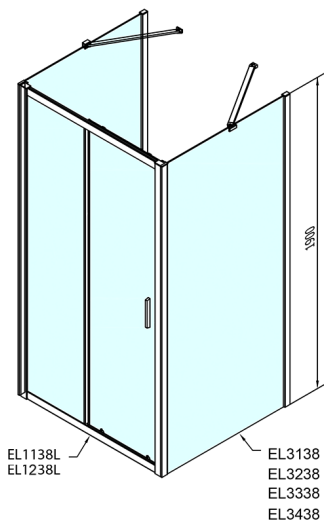

EASY screen three sides 1100x800mm, L/R variant, glass Brick

Order code: EL1138EL3238EL3238

Size

Width: 1100 mm
 Height: 1900 mm
 Depth: 800 mm

Properties

Warranty: 2 years

Technical sheet

	B
EL3138	680-700
EL3238	780-800
EL3338	880-900
EL3438	980-1000

	A	C	D
EL1138	1090-1130	500	430
EL1238	1190-1230	530	480