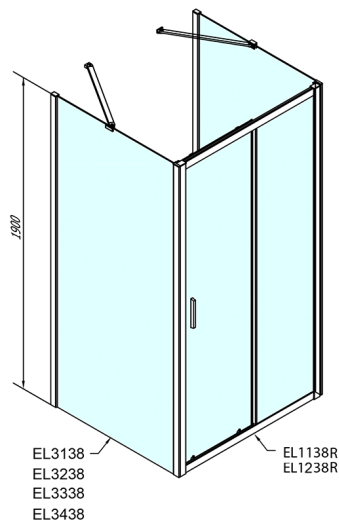

EASY screen three sides 1100x800mm, L/R variant, glass Brick

Order code: EL1138EL3238EL3238

Size

Width: 1100 mm
 Height: 1900 mm
 Depth: 800 mm

Properties

Warranty: 2 years

Technical sheet

	B
EL3138	680-700
EL3238	780-800
EL3338	880-900
EL3438	980-1000

	A	C	D
EL1138	1090-1130	500	430
EL1238	1190-1230	530	480