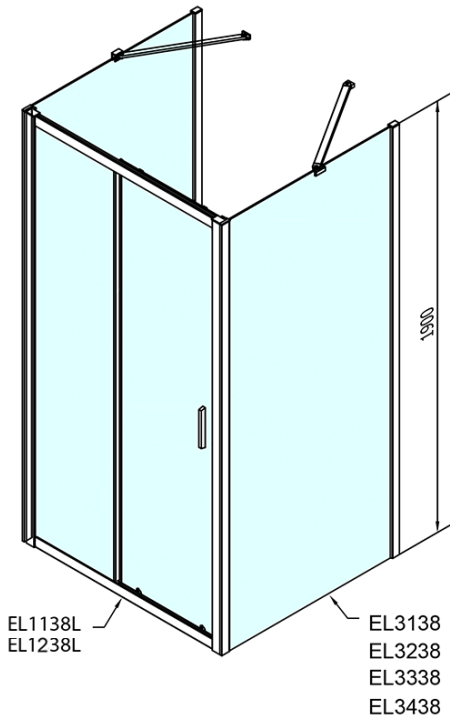

Technical sheet

	B
EL3138	680-700
EL3238	780-800
EL3338	880-900
EL3438	980-1000

	A	C	D
EL1138	1090-1130	500	430
EL1238	1190-1230	530	480