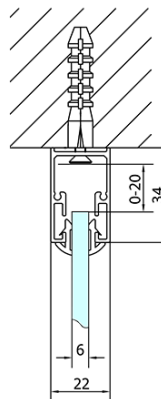

EASY screen three sides 1100x700mm, L/R variant, glass Brick

Order code: EL1138EL3138EL3138

Basic information

Brand: Polysan
Series: EASY

Size

Width: 1100 mm
Height: 1900 mm
Depth: 700 mm

Properties

Profile colour: Chrome - polished aluminum
Shape: 3-piece shower enclosures
Type of opening: Sliding door
Opening direction: Versatile
Opening width: 430 mm
Glass colour: BRICK glass
Glass thickness: 6 mm
Properties: Framed design
Weight / Piece: 79.5 kg
Packaging: 5 Piece
Warranty: 2 years

Technical sheet

	B
EL3138	680-700
EL3238	780-800
EL3338	880-900
EL3438	980-1000

	A	C	D
EL1138	1090-1130	500	430
EL1238	1190-1230	530	480