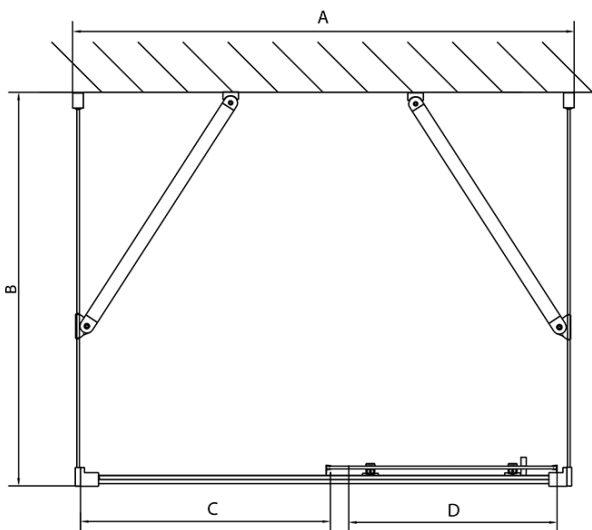

EASY screen three sides 1100x700mm, L/R variant, glass Brick

Order code: EL1138EL3138EL3138

Basic information

Brand: Polysan
Series: EASY

Size

Width: 1100 mm
Height: 1900 mm
Depth: 700 mm

Properties

Profile colour: Chrome - polished aluminum
Shape: 3-piece shower enclosures
Type of opening: Sliding door
Opening direction: Versatile
Opening width: 430 mm
Glass colour: BRICK glass
Glass thickness: 6 mm
Properties: Framed design
Weight / Piece: 79.5 kg
Packaging: 5 Piece
Warranty: 2 years

Technical sheet

	B
EL3138	680-700
EL3238	780-800
EL3338	880-900
EL3438	980-1000

	A	C	D
EL1138	1090-1130	500	430
EL1238	1190-1230	530	480