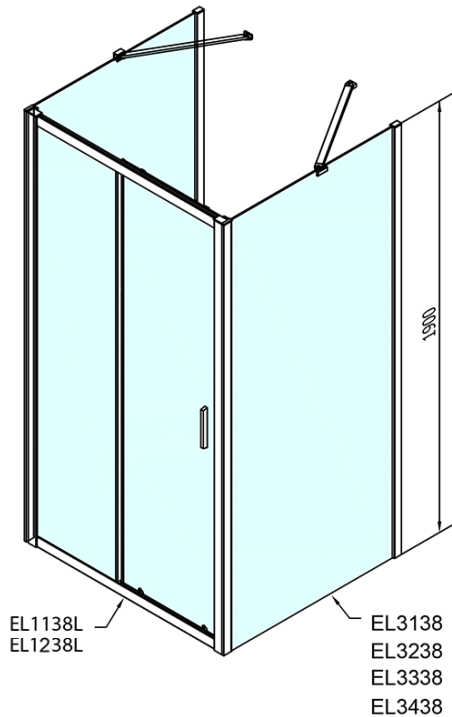

EASY screen three sides 1100x700mm, L/R variant, glass Brick

Order code: EL1138EL3138EL3138

Basic information

Brand: Polysan
Series: EASY

Size

Width: 1100 mm
Height: 1900 mm
Depth: 700 mm

Properties

Profile colour: Chrome - polished aluminum
Shape: 3-piece shower enclosures
Type of opening: Sliding door
Opening direction: Versatile
Opening width: 430 mm
Glass colour: BRICK glass
Glass thickness: 6 mm
Properties: Framed design
Weight / Piece: 79.5 kg
Packaging: 5 Piece
Warranty: 2 years

Technical sheet

	B
EL3138	680-700
EL3238	780-800
EL3338	880-900
EL3438	980-1000

	A	C	D
EL1138	1090-1130	500	430
EL1238	1190-1230	530	480