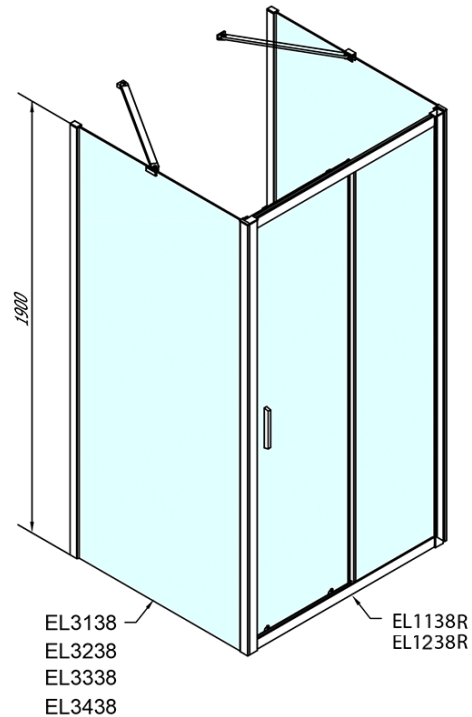

EASY screen three sides 1100x700mm, L/R variant, glass Brick

Order code: EL1138EL3138EL3138

Basic information

Brand: Polysan
Series: EASY

Size

Width: 1100 mm
Height: 1900 mm
Depth: 700 mm

Properties

Profile colour: Chrome - polished aluminum
Shape: 3-piece shower enclosures
Type of opening: Sliding door
Opening direction: Versatile
Opening width: 430 mm
Glass colour: BRICK glass
Glass thickness: 6 mm
Properties: Framed design
Weight / Piece: 79.5 kg
Packaging: 5 Piece
Warranty: 2 years

Technical sheet

	B
EL3138	680-700
EL3238	780-800
EL3338	880-900
EL3438	980-1000

	A	C	D
EL1138	1090-1130	500	430
EL1238	1190-1230	530	480