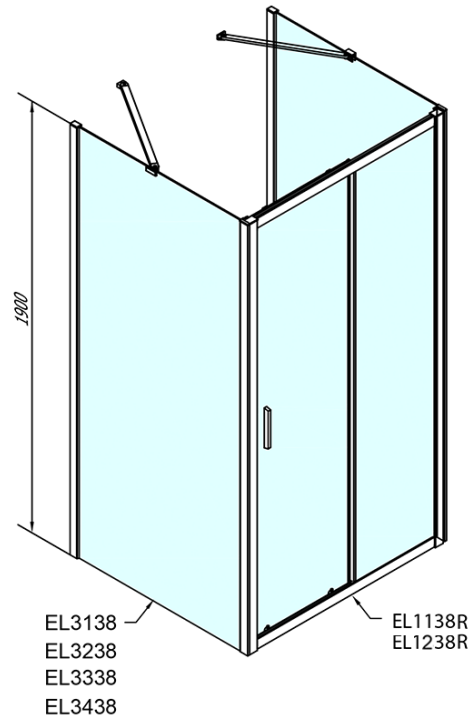

Technical sheet

	B
EL3138	680-700
EL3238	780-800
EL3338	880-900
EL3438	980-1000

	A	C	D
EL1138	1090-1130	500	430
EL1238	1190-1230	530	480