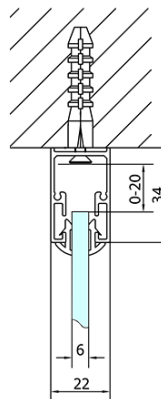

### Size

**Width:** 1100 mm  
**Height:** 1900 mm  
**Depth:** 700 mm

### Properties

**Profile colour:** Chrome - polished aluminum  
**Shape:** 3-piece shower enclosures  
**Type of opening:** Sliding door  
**Opening direction:** Versatile  
**Opening width:** 430 mm  
**Glass colour:** BRICK glass  
**Glass thickness:** 6 mm  
**Properties:** Framed design  
**Weight / Piece:** 79.5 kg  
**Packaging:** 5 Piece  
**Warranty:** 2 years

Technical sheet

	B
EL3138	680-700
EL3238	780-800
EL3338	880-900
EL3438	980-1000

	A	C	D
EL1138	1090-1130	500	430
EL1238	1190-1230	530	480