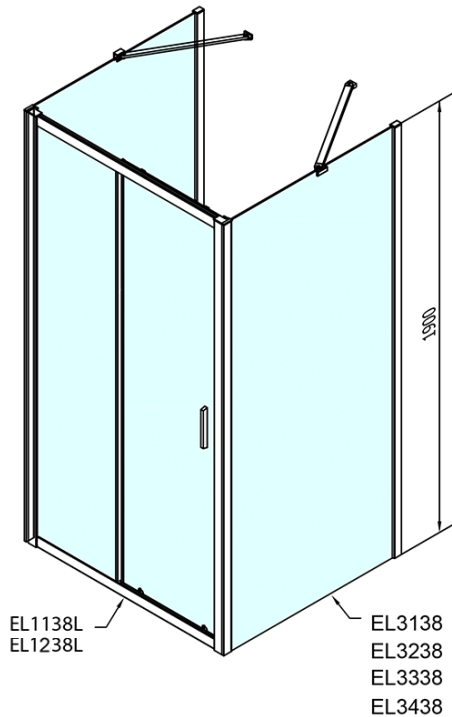

Technical sheet

	B
EL3138	680-700
EL3238	780-800
EL3338	880-900
EL3438	980-1000

	A	C	D
EL1138	1090-1130	500	430
EL1238	1190-1230	530	480