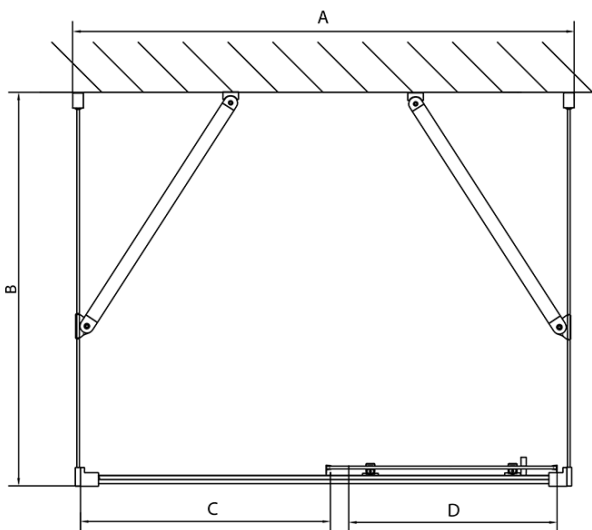

Technical sheet

	B
EL3138	680-700
EL3238	780-800
EL3338	880-900
EL3438	980-1000

	A	C	D
EL1138	1090-1130	500	430
EL1238	1190-1230	530	480