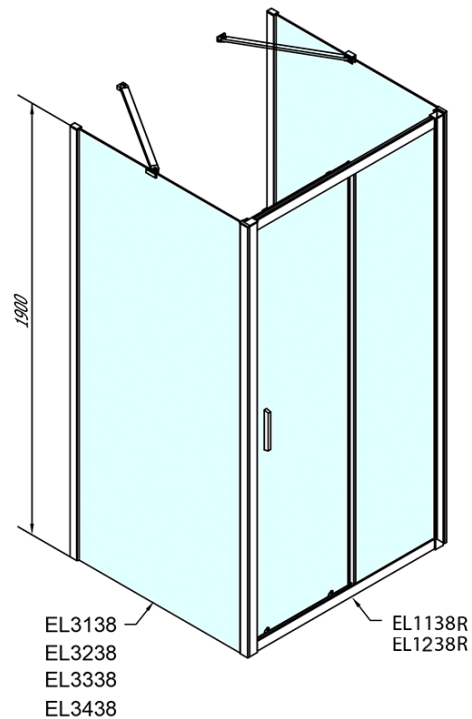

EASY screen three sides 1100x700mm, L/R variant, glass Brick

Order code: EL1138EL3138EL3138

Basic information

Brand: Polysan
Series: EASY

Size

Width: 1100 mm
Height: 1900 mm
Depth: 700 mm

Properties

Profile colour: Chrome - polished aluminum
Shape: 3-piece shower enclosures
Type of opening: Sliding door
Opening direction: Versatile
Opening width: 430 mm
Glass colour: BRICK glass
Glass thickness: 6 mm
Properties: Framed design
Weight / Piece: 79.5 kg
Packaging: 5 Piece
Warranty: 2 years

Technical sheet

	B
EL3138	680-700
EL3238	780-800
EL3338	880-900
EL3438	980-1000

	A	C	D
EL1138	1090-1130	500	430
EL1238	1190-1230	530	480