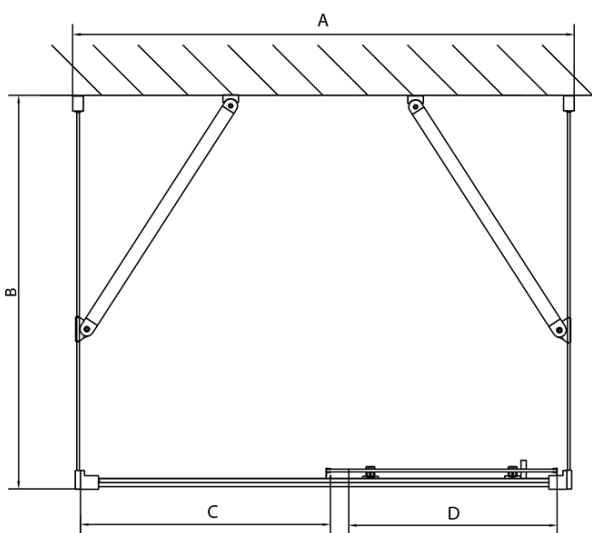

EASY screen three sides 1100x700mm, L/R variant, glass Brick

Order code: EL1138EL3138EL3138

Basic information

Brand: Polysan
Series: EASY

Size

Width: 1100 mm
Height: 1900 mm
Depth: 700 mm

Properties

Profile colour: Chrome - polished aluminum
Shape: 3-piece shower enclosures
Type of opening: Sliding door
Opening direction: Versatile
Opening width: 430 mm
Glass colour: BRICK glass
Glass thickness: 6 mm
Properties: Framed design
Weight / Piece: 79.5 kg
Packaging: 5 Piece
Warranty: 2 years

Technical sheet

	B
EL3138	680-700
EL3238	780-800
EL3338	880-900
EL3438	980-1000

	A	C	D
EL1138	1090-1130	500	430
EL1238	1190-1230	530	480