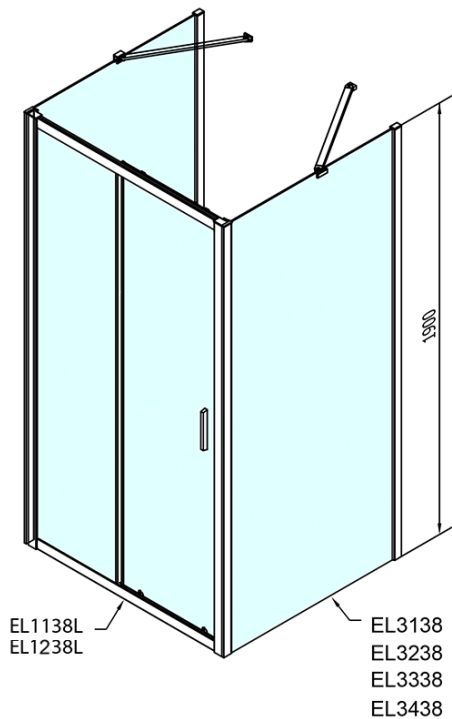

EASY screen three sides 1100x700mm, L/R variant, glass Brick

Order code: EL1138EL3138EL3138

Basic information

Brand: Polysan
Series: EASY

Size

Width: 1100 mm
Height: 1900 mm
Depth: 700 mm

Properties

Profile colour: Chrome - polished aluminum
Shape: 3-piece shower enclosures
Type of opening: Sliding door
Opening direction: Versatile
Opening width: 430 mm
Glass colour: BRICK glass
Glass thickness: 6 mm
Properties: Framed design
Weight / Piece: 79.5 kg
Packaging: 5 Piece
Warranty: 2 years

Technical sheet

	B
EL3138	680-700
EL3238	780-800
EL3338	880-900
EL3438	980-1000

	A	C	D
EL1138	1090-1130	500	430
EL1238	1190-1230	530	480