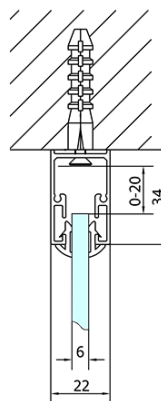

EASY screen three sides 1100x700mm, L/R variant, glass Brick

Order code: EL1138EL3138EL3138

Basic information

Brand: Polysan
Series: EASY

Size

Width: 1100 mm
Height: 1900 mm
Depth: 700 mm

Properties

Profile colour: Chrome - polished aluminum
Shape: 3-piece shower enclosures
Type of opening: Sliding door
Opening direction: Versatile
Opening width: 430 mm
Glass colour: BRICK glass
Glass thickness: 6 mm
Properties: Framed design
Weight / Piece: 79.5 kg
Packaging: 5 Piece
Warranty: 2 years

Technical sheet

	B
EL3138	680-700
EL3238	780-800
EL3338	880-900
EL3438	980-1000

	A	C	D
EL1138	1090-1130	500	430
EL1238	1190-1230	530	480