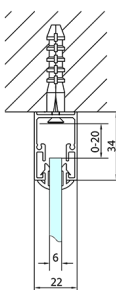

EASY screen three sides 1100x700mm, L/R variant, glass Brick

Order code: EL1138EL3138EL3138

Size

Width: 1100 mm
 Height: 1900 mm
 Depth: 700 mm

Properties

Warranty: 2 years

Technical sheet

| | B |
|--------|----------|
| EL3138 | 680-700 |
| EL3238 | 780-800 |
| EL3338 | 880-900 |
| EL3438 | 980-1000 |

| | A | C | D |
|--------|-----------|-----|-----|
| EL1138 | 1090-1130 | 500 | 430 |
| EL1238 | 1190-1230 | 530 | 480 |