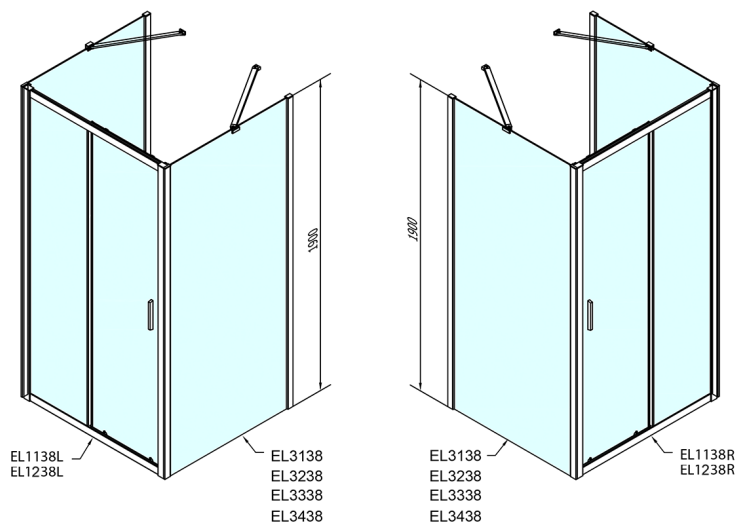

EASY screen three sides 1100x700mm, L/R variant, glass Brick

Order code: EL1138EL3138EL3138

Size

Width: 1100 mm
 Height: 1900 mm
 Depth: 700 mm

Properties

Warranty: 2 years

Technical sheet

| | B |
|--------|----------|
| EL3138 | 680-700 |
| EL3238 | 780-800 |
| EL3338 | 880-900 |
| EL3438 | 980-1000 |

| | A | C | D |
|--------|-----------|-----|-----|
| EL1138 | 1090-1130 | 500 | 430 |
| EL1238 | 1190-1230 | 530 | 480 |