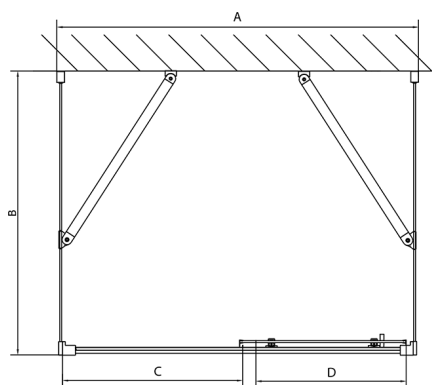

EASY screen three sides 1100x700mm, L/R variant, glass Brick

Order code: EL1138EL3138EL3138

Size

Width: 1100 mm
 Height: 1900 mm
 Depth: 700 mm

Properties

Warranty: 2 years

Technical sheet

| | B |
|--------|----------|
| EL3138 | 680-700 |
| EL3238 | 780-800 |
| EL3338 | 880-900 |
| EL3438 | 980-1000 |