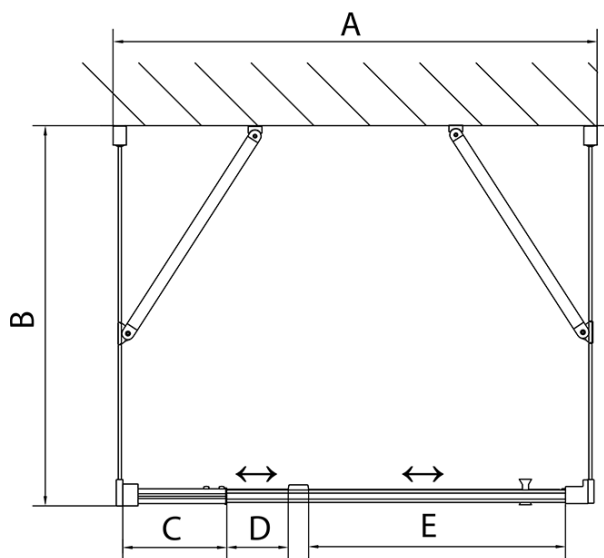

## Size

**Width:** 900 mm  
**Height:** 1900 mm  
**Depth:** 1000 mm

## Properties

**Profile colour:** Chrome - polished aluminum  
**Shape:** 3-piece shower enclosures  
**Type of opening:** Single pivot door  
**Opening direction:** Versatile  
**Opening width:** 560 mm  
**Glass colour:** TRANSPARENT glass  
**Glass thickness:** 6 mm  
**Properties:** Framed design  
**Weight / Piece:** 95.0 kg  
**Packaging:** 5 Piece  
**Warranty:** 2 years

EASY screen three sides 900-1000x1000mm, pivot doors, L/R variant, clear glass

Technical sheet

	B
EL3115	680-700
EL3215	780-800
EL3315	880-900
EL3415	980-1000

	A	C	D	E
EL1615	775-915	204	120	500
EL1715	895-1035	264	120	560