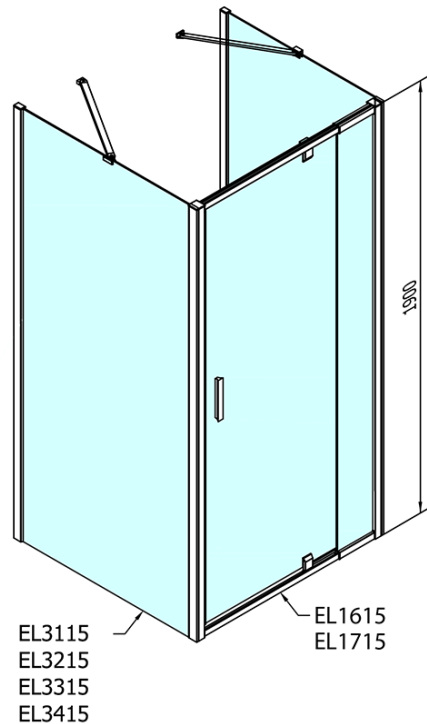

# EASY screen three sides 900-1000x1000mm, pivot doors, L/R variant, clear glass

**Order code:** EL1715EL3415EL3415

## Size

**Width:** 900 mm  
**Height:** 1900 mm  
**Depth:** 1000 mm

## Properties

**Profile colour:** Chrome - polished aluminum  
**Shape:** 3-piece shower enclosures  
**Type of opening:** Single pivot door  
**Opening direction:** Versatile  
**Opening width:** 560 mm  
**Glass colour:** TRANSPARENT glass  
**Glass thickness:** 6 mm  
**Properties:** Framed design  
**Weight / Piece:** 95.0 kg  
**Packaging:** 5 Piece  
**Warranty:** 2 years

EASY screen three sides 900-1000x1000mm, pivot doors, L/R variant, clear glass

Technical sheet

	B
EL3115	680-700
EL3215	780-800
EL3315	880-900
EL3415	980-1000

	A	C	D	E
EL1615	775-915	204	120	500
EL1715	895-1035	264	120	560