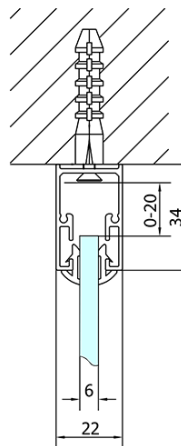

## Size

**Width:** 900 mm  
**Height:** 1900 mm  
**Depth:** 1000 mm

## Properties

**Profile colour:** Chrome - polished aluminum  
**Shape:** 3-piece shower enclosures  
**Type of opening:** Single pivot door  
**Opening direction:** Versatile  
**Opening width:** 560 mm  
**Glass colour:** TRANSPARENT glass  
**Glass thickness:** 6 mm  
**Properties:** Framed design  
**Weight / Piece:** 95.0 kg  
**Packaging:** 5 Piece  
**Warranty:** 2 years

EASY screen three sides 900-1000x1000mm, pivot doors, L/R variant, clear glass

Technical sheet

	B
EL3115	680-700
EL3215	780-800
EL3315	880-900
EL3415	980-1000

	A	C	D	E
EL1615	775-915	204	120	500
EL1715	895-1035	264	120	560