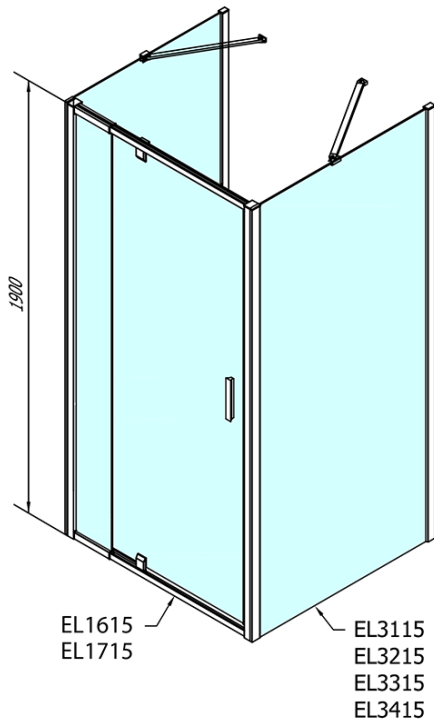

# EASY screen three sides 900-1000x1000mm, pivot doors, L/R variant, clear glass

**Order code:** EL1715EL3415EL3415

## Size

**Width:** 900 mm  
**Height:** 1900 mm  
**Depth:** 1000 mm

## Properties

**Profile colour:** Chrome - polished aluminum  
**Shape:** 3-piece shower enclosures  
**Type of opening:** Single pivot door  
**Opening direction:** Versatile  
**Opening width:** 560 mm  
**Glass colour:** TRANSPARENT glass  
**Glass thickness:** 6 mm  
**Properties:** Framed design  
**Weight / Piece:** 95.0 kg  
**Packaging:** 5 Piece  
**Warranty:** 2 years

EASY screen three sides 900-1000x1000mm, pivot doors, L/R variant, clear glass

Technical sheet

	B
EL3115	680-700
EL3215	780-800
EL3315	880-900
EL3415	980-1000

	A	C	D	E
EL1615	775-915	204	120	500
EL1715	895-1035	264	120	560